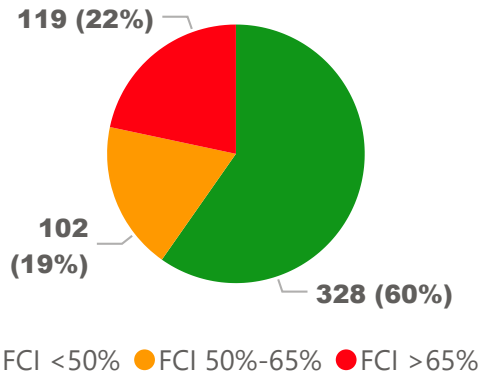

Site Size

● Site Size (Ac) ● Avg Site Size By Panel

Facility Size

● Facility Size (Sf) ● Avg Facility Size By Panel

Current FCI

System FCI

Operating Cost Per Square Foot

● Operating Cost/Sf ● Average Operating Cost (AOC)/Sf

Backlog Per Square Foot

● Backlog/Sf ● Average Backlog (AB)/Sf

409

School Capacity

316

Enrollment

77%

2020 Utilization Rate