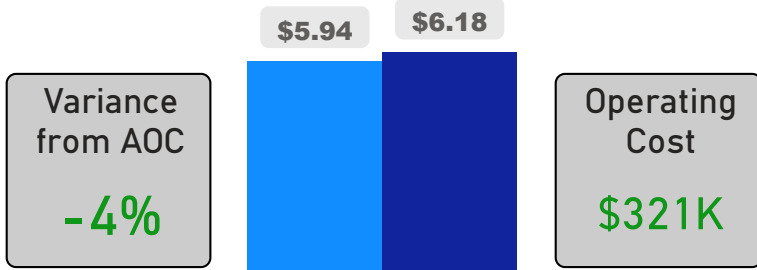

Site Size

● Site Size (Ac) ● Avg Site Size By Panel

Facility Size

● Facility Size (Sf) ● Avg Facility Size By Panel

Current FCI

System FCI

Operating Cost Per Square Foot

● Operating Cost/Sf ● Average Operating Cost (AOC)/Sf

Backlog Per Square Foot

● Backlog/Sf ● Average Backlog (AB)/Sf

409

School Capacity

316

Enrollment

77%

2020 Utilization Rate