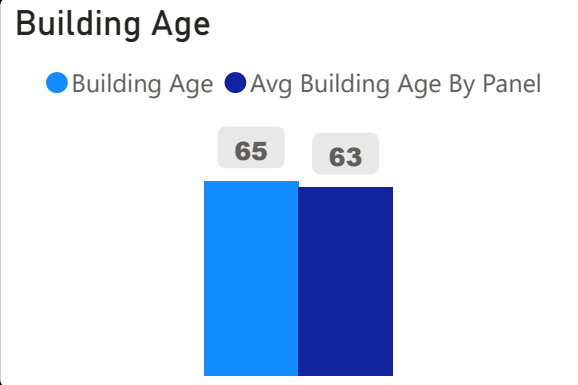

# Chine Drive Public School

Chine Drive Public School

JK-8      Elementary      Ward 18      Parthi Kandavel

**81**  
School Capacity

**142**  
Enrollment

**175%**  
2020 Utilization Rate

**123**  
2025 Proj Enrollment