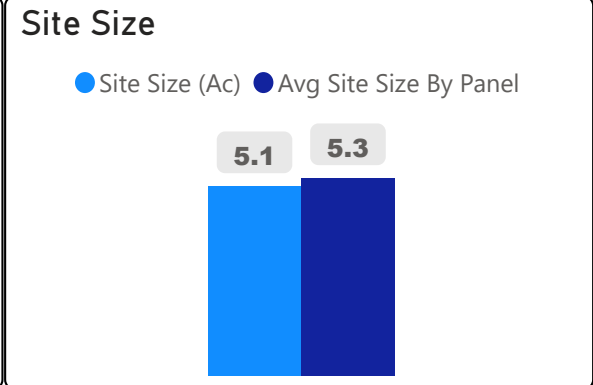

# Chine Drive Public School

Chine Drive Public School

JK-8      Elementary      Ward 18      Parthi Kandavel

**81**  
School Capacity

**142**  
Enrollment

**175%**  
2020 Utilization Rate

**123**  
2025 Proj Enrollment

**152%**  
2025 Utilization Rate

[Go To Google Map](#)

Bing