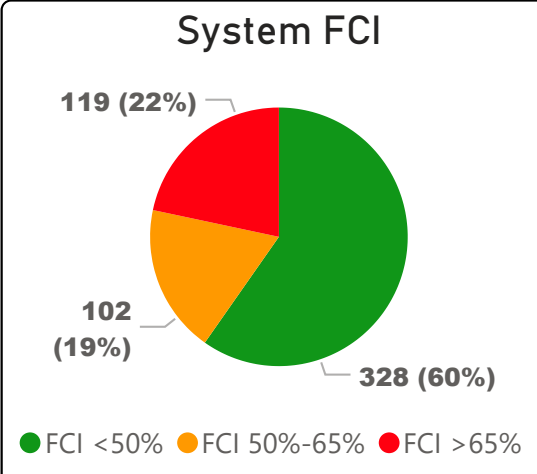

# Chine Drive Public School

Chine Drive Public School

JK-8      Elementary      Ward 18      Parthi Kandavel

**81**  
School Capacity

**142**  
Enrollment

**175%**  
2020 Utilization Rate

**123**  
2025 Proj Enrollment

**152%**  
2025 Utilization Rate

[Go To Google Map](#)

Bing