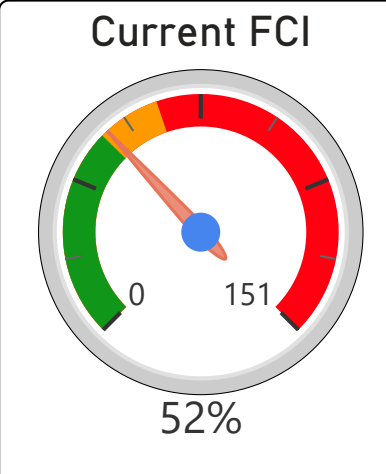

# Chine Drive Public School

Chine Drive Public School

JK-8      Elementary      Ward 18      Parthi Kandavel

**81**  
School Capacity

**142**  
Enrollment

**175%**  
2020 Utilization Rate

**123**  
2025 Proj Enrollment

**152%**  
2025 Utilization Rate

[Go To Google Map](#)

Bing