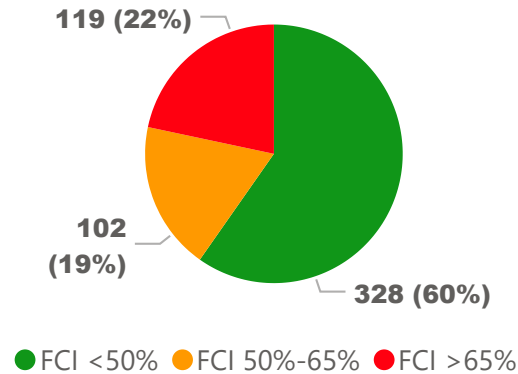

Site Size

● Site Size (Ac) ● Avg Site Size By Panel

Facility Size

● Facility Size (Sf) ● Avg Facility Size By Panel

Current FCI

System FCI

Operating Cost Per Square Foot

● Operating Cost/Sf ● Average Operating Cost (AOC)/Sf

106%

2020 Utilization Rate

141%

2025 Utilization Rate

[Go To Google Map](#)

Bing