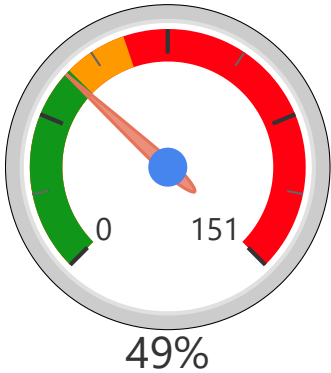

Site Size

● Site Size (Ac) ● Avg Site Size By Panel

Facility Size

● Facility Size (Sf) ● Avg Facility Size By Panel

Current FCI

System FCI

Operating Cost Per Square Foot

● Operating Cost/Sf ● Average Operating Cost (AOC)/Sf

106%

2020 Utilization Rate

141%

2025 Utilization Rate

[Go To Google Map](#)

Bing