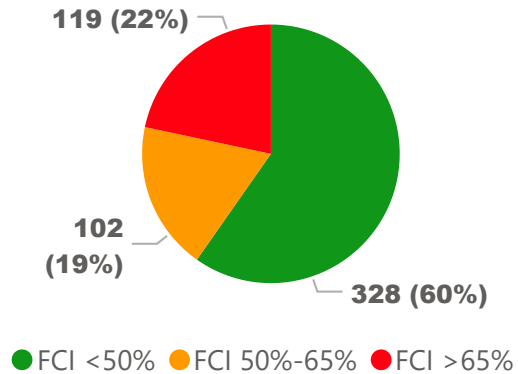

Site Size

● Site Size (Ac) ● Avg Site Size By Panel

Facility Size

● Facility Size (Sf) ● Avg Facility Size By Panel

Current FCI

System FCI

Operating Cost Per Square Foot

● Operating Cost/Sf ● Average Operating Cost (AOC)/Sf

Backlog Per Square Foot

● Backlog/Sf ● Average Backlog (AB)/Sf

386

School Capacity

347

Enrollment

90%

2020 Utilization Rate