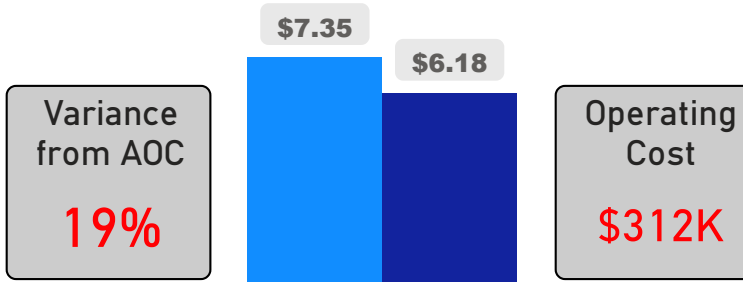

Site Size

● Site Size (Ac) ● Avg Site Size By Panel

Facility Size

● Facility Size (Sf) ● Avg Facility Size By Panel

Current FCI

System FCI

Operating Cost Per Square Foot

● Operating Cost/Sf ● Average Operating Cost (AOC)/Sf