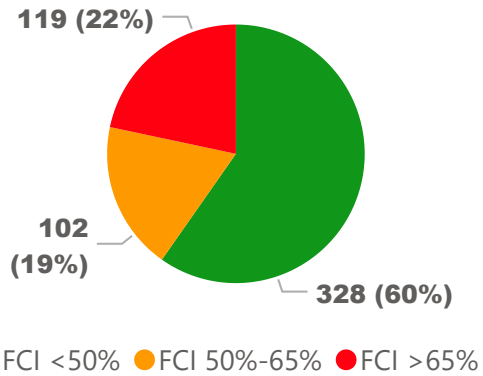

Site Size

● Site Size (Ac) ● Avg Site Size By Panel

Facility Size

● Facility Size (Sf) ● Avg Facility Size By Panel

Current FCI

System FCI

Operating Cost Per Square Foot

● Operating Cost/Sf ● Average Operating Cost (AOC)/Sf

99%

2020 Utilization Rate

115%

2025 Utilization Rate

[Go To Google Map](#)

Bing