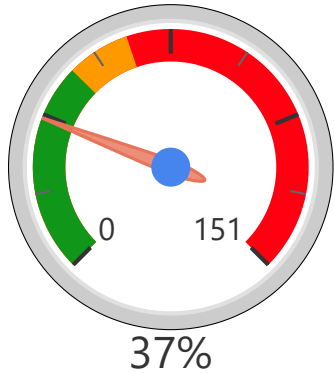

Site Size

● Site Size (Ac) ● Avg Site Size By Panel

Facility Size

● Facility Size (Sf) ● Avg Facility Size By Panel

Current FCI

System FCI

Operating Cost Per Square Foot

● Operating Cost/Sf ● Average Operating Cost (AOC)/Sf