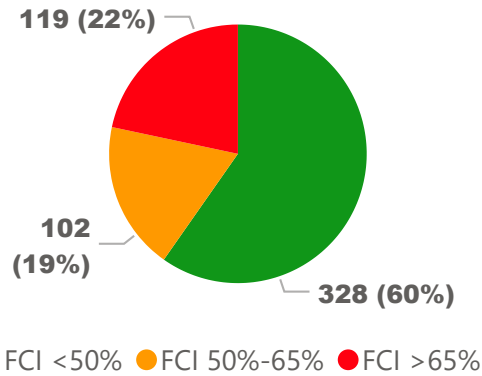

Site Size

● Site Size (Ac) ● Avg Site Size By Panel

Facility Size

● Facility Size (Sf) ● Avg Facility Size By Panel

Current FCI

System FCI

Operating Cost Per Square Foot

● Operating Cost/Sf ● Average Operating Cost (AOC)/Sf

Backlog Per Square Foot

● Backlog/Sf ● Average Backlog (AB)/Sf

539

School Capacity

310

Enrollment

58%

2020 Utilization Rate