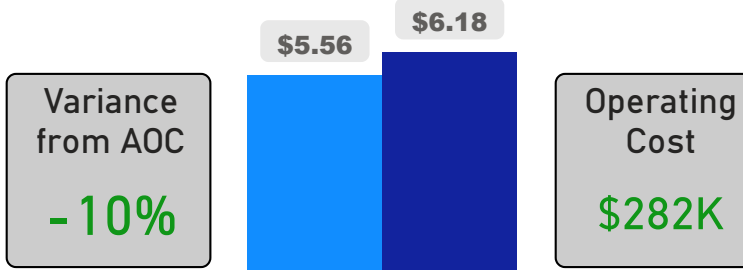

Site Size

● Site Size (Ac) ● Avg Site Size By Panel

Facility Size

● Facility Size (Sf) ● Avg Facility Size By Panel

Current FCI

System FCI

Operating Cost Per Square Foot

● Operating Cost/Sf ● Average Operating Cost (AOC)/Sf

Backlog Per Square Foot

● Backlog/Sf ● Average Backlog (AB)/Sf

539

School Capacity

310

Enrollment

58%

2020 Utilization Rate