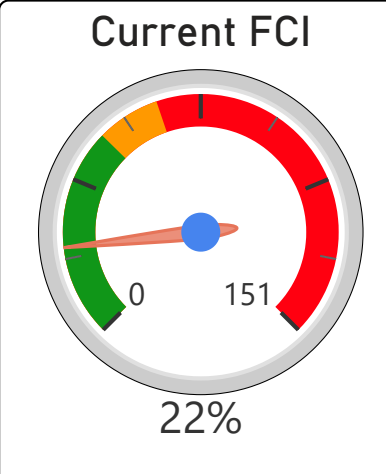

Oakridge Junior Public School

Oakridge Junior Public School

JK-4 Elementary Ward 18 Parthi Kandavel

703
School Capacity

562
Enrollment

80%
2020 Utilization Rate

589
2025 Proj Enrollment

84%
2025 Utilization Rate

[Go To Google Map](#)

Bing