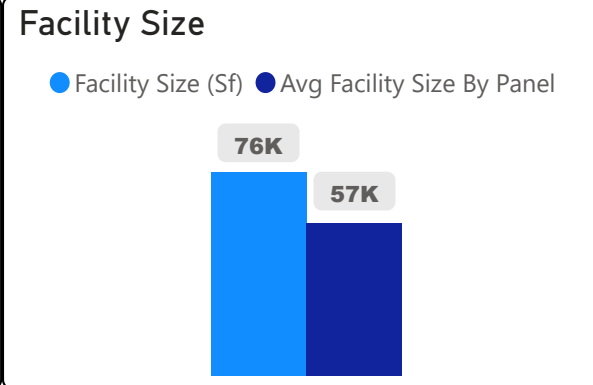

Oakridge Junior Public School

Oakridge Junior Public School

JK-4 Elementary Ward 18 Parthi Kandavel

703
School Capacity

562
Enrollment

80%
2020 Utilization Rate

589
2025 Proj Enrollment

84%
2025 Utilization Rate