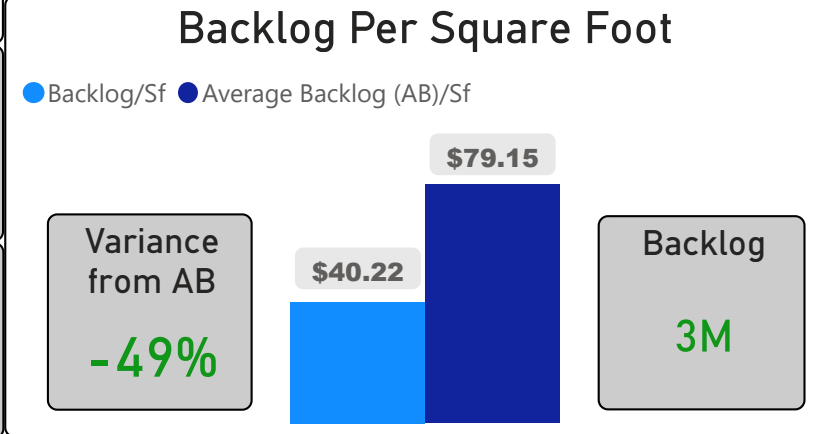

Oakridge Junior Public School

Oakridge Junior Public School

JK-4 Elementary Ward 18 Parthi Kandavel

703
School Capacity

562
Enrollment

80%
2020 Utilization Rate

589
2025 Proj Enrollment

84%
2025 Utilization Rate