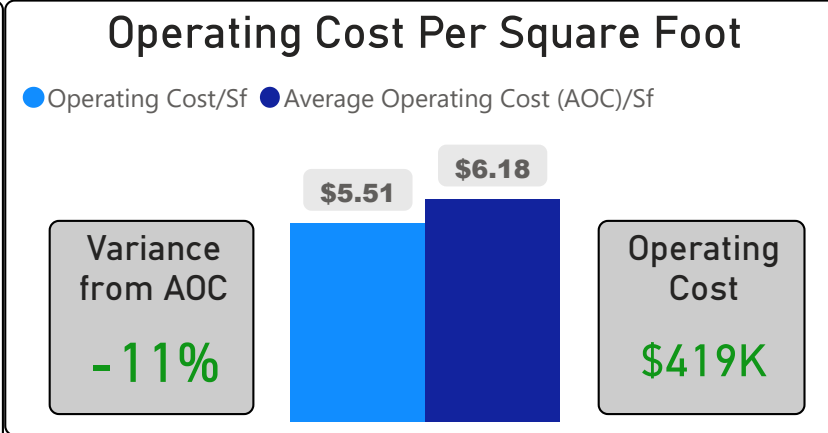

Oakridge Junior Public School

Oakridge Junior Public School

JK-4 Elementary Ward 18 Parthi Kandavel

703
School Capacity

562
Enrollment

80%
2020 Utilization Rate

589
2025 Proj Enrollment

84%
2025 Utilization Rate