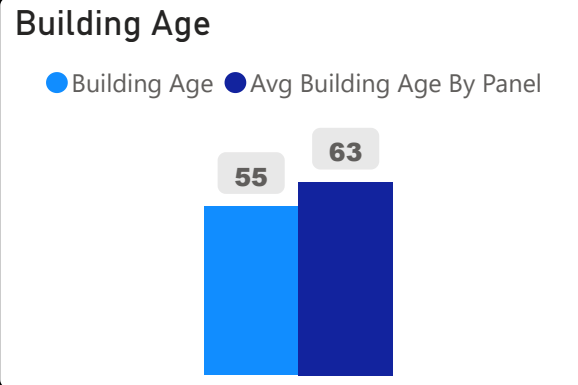

Oakridge Junior Public School

Oakridge Junior Public School

JK-4 Elementary Ward 18 Parthi Kandavel

703
School Capacity

562
Enrollment

80%
2020 Utilization Rate

589
2025 Proj Enrollment

84%
2025 Utilization Rate