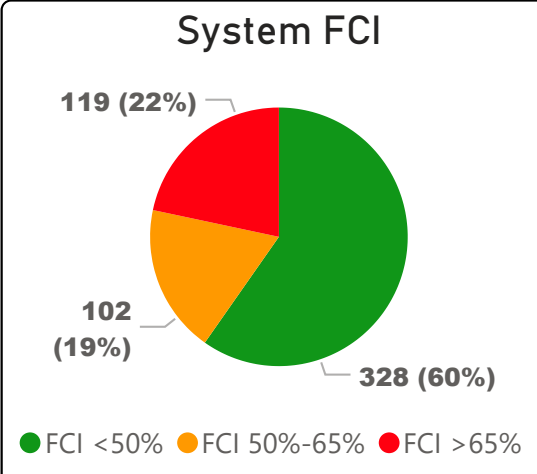

Oakridge Junior Public School

Oakridge Junior Public School

JK-4 Elementary Ward 18 Parthi Kandavel

703
School Capacity

562
Enrollment

80%
2020 Utilization Rate

589
2025 Proj Enrollment

84%
2025 Utilization Rate