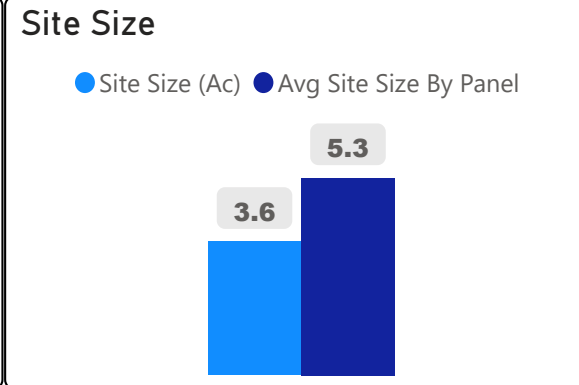

Oakridge Junior Public School

Oakridge Junior Public School

JK-4 Elementary Ward 18 Parthi Kandavel

703
School Capacity

562
Enrollment

80%
2020 Utilization Rate

589
2025 Proj Enrollment

84%
2025 Utilization Rate