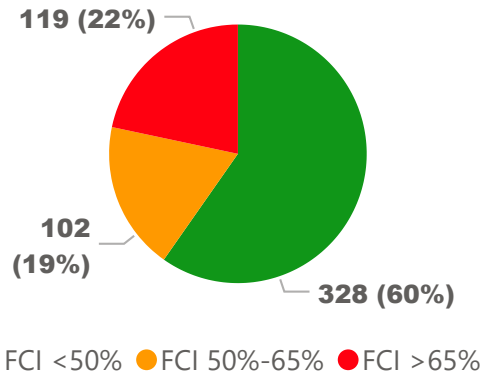

Site Size

● Site Size (Ac) ● Avg Site Size By Panel

Facility Size

● Facility Size (Sf) ● Avg Facility Size By Panel

Current FCI

System FCI

Operating Cost Per Square Foot

● Operating Cost/Sf ● Average Operating Cost (AOC)/Sf

60%

2020 Utilization Rate

69%

2025 Utilization Rate

[Go To Google Map](#)

Bing