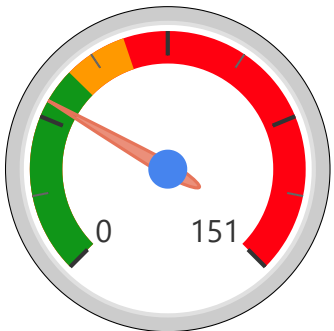

Site Size

● Site Size (Ac) ● Avg Site Size By Panel

Facility Size

● Facility Size (Sf) ● Avg Facility Size By Panel

Current FCI

System FCI

Operating Cost Per Square Foot

● Operating Cost/Sf ● Average Operating Cost (AOC)/Sf