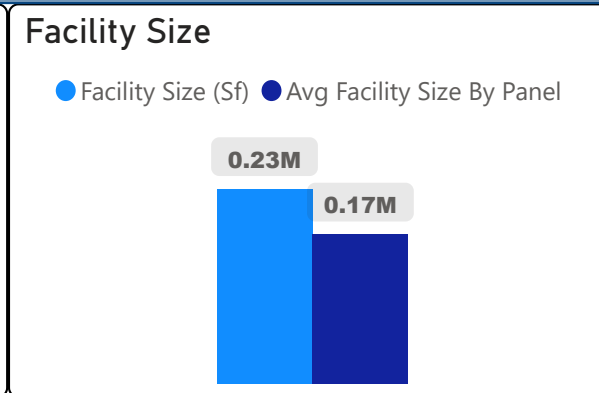

Scarborough Centre for Alternative Studies

Scarborough Centre for Alternative ...

9-12 Secondary Ward 18 Parthi Kandavel

423
School Capacity

156
Enrollment

37%
2020 Utilization Rate

276
2025 Proj Enrollment

65%
2025 Utilization Rate

[Go To Google Map](#)