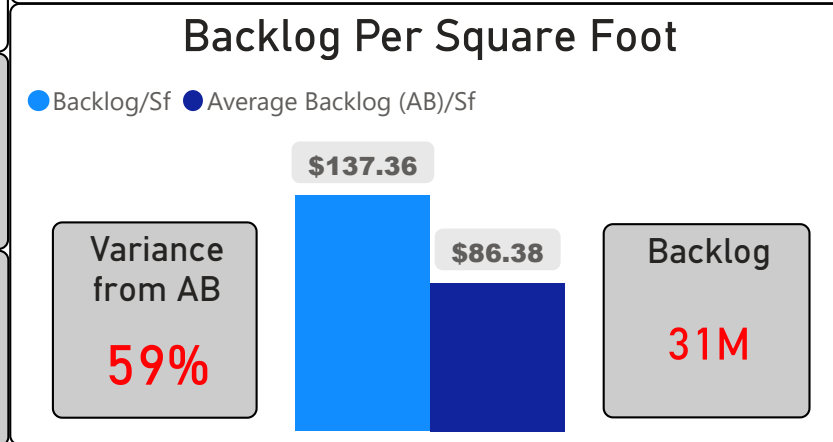

Scarborough Centre for Alternative Studies

Scarborough Centre for Alternative ...

9-12 Secondary Ward 18 Parthi Kandavel

423
School Capacity

156
Enrollment

37%
2020 Utilization Rate

276
2025 Proj Enrollment