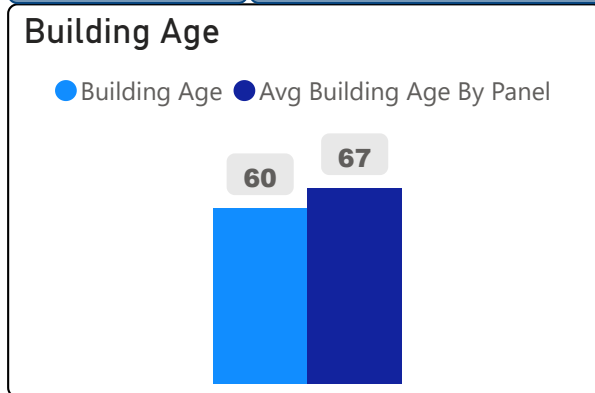

Scarborough Centre for Alternative Studies

Scarborough Centre for Alternative ...

9-12 Secondary Ward 18 Parthi Kandavel

423
School Capacity

156
Enrollment

37%
2020 Utilization Rate

276
2025 Proj Enrollment