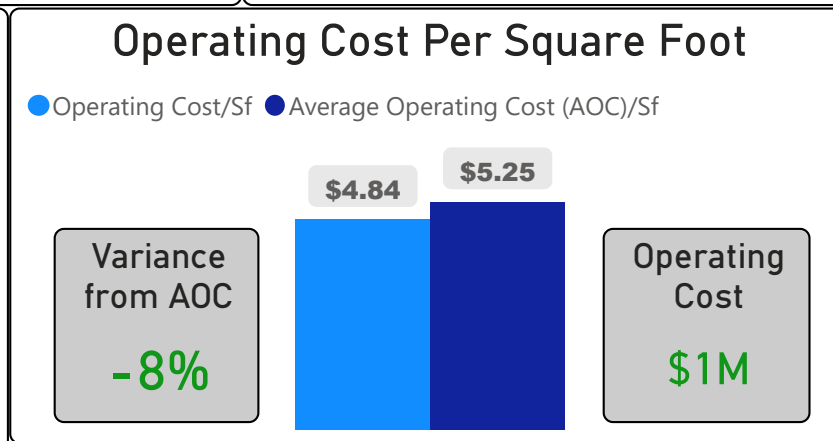

Scarborough Centre for Alternative Studies

Scarborough Centre for Alternative ...

9-12 Secondary Ward 18 Parthi Kandavel

423
School Capacity

156
Enrollment

37%
2020 Utilization Rate

276
2025 Proj Enrollment