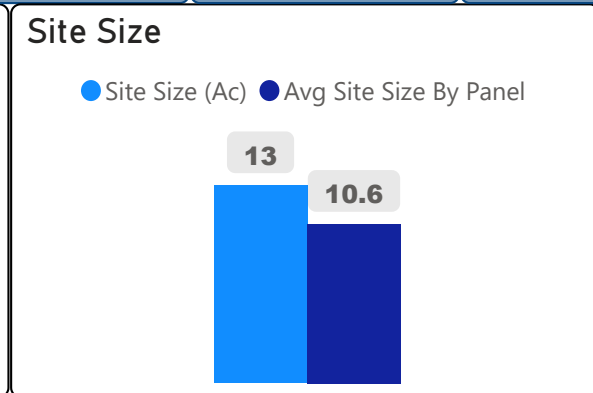

Scarborough Centre for Alternative Studies

Scarborough Centre for Alternative ...

9-12 Secondary Ward 18 Parthi Kandavel

423
School Capacity

156
Enrollment

37%
2020 Utilization Rate

276
2025 Proj Enrollment

65%
2025 Utilization Rate

[Go To Google Map](#)