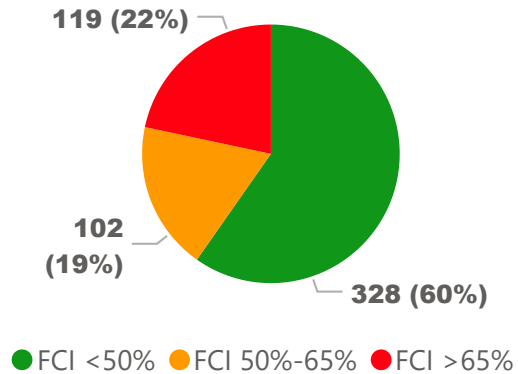

Site Size

● Site Size (Ac) ● Avg Site Size By Panel

Facility Size

● Facility Size (Sf) ● Avg Facility Size By Panel

Current FCI

System FCI

Operating Cost Per Square Foot

● Operating Cost/Sf ● Average Operating Cost (AOC)/Sf

Backlog Per Square Foot

● Backlog/Sf ● Average Backlog (AB)/Sf

383

School Capacity

376

Enrollment

98%

2020 Utilization Rate