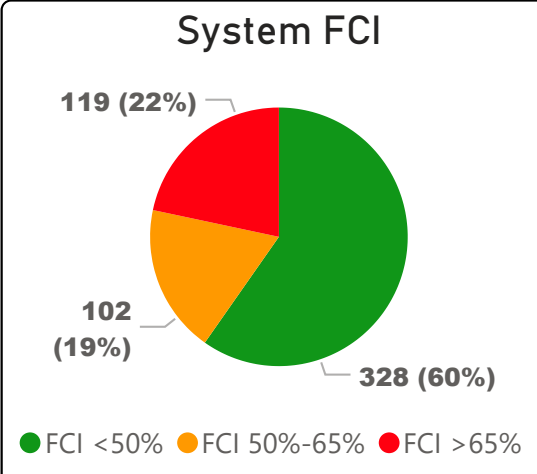

# Ben Heppner Vocal Music Academy

Ben Heppner Vocal Music Academy

4-8      Elementary      Ward 19      Zakir Patel

**92**  
School Capacity

**33**  
Enrollment

**36%**  
2020 Utilization Rate

**34**  
2025 Proj Enrollment

**37%**  
2025 Utilization Rate

[Go To Google Map](#)