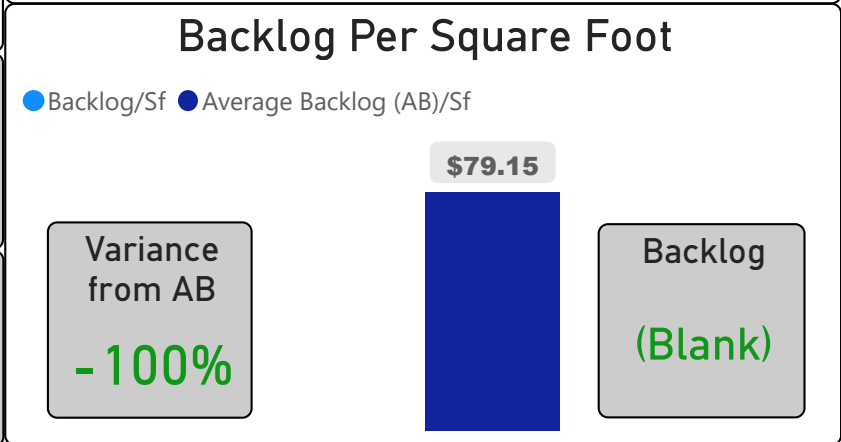

92
School Capacity

33
Enrollment

36%
2020 Utilization Rate

34
2025 Proj Enrollment

37%
2025 Utilization Rate