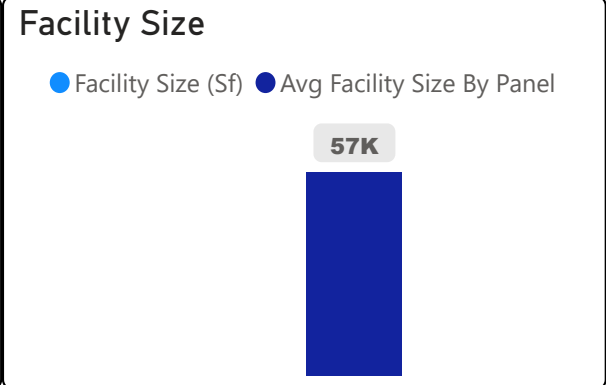

# Ben Heppner Vocal Music Academy

Ben Heppner Vocal Music Academy

4-8      Elementary      Ward 19      Zakir Patel

**92**  
School Capacity

**33**  
Enrollment

**36%**  
2020 Utilization Rate

**34**  
2025 Proj Enrollment