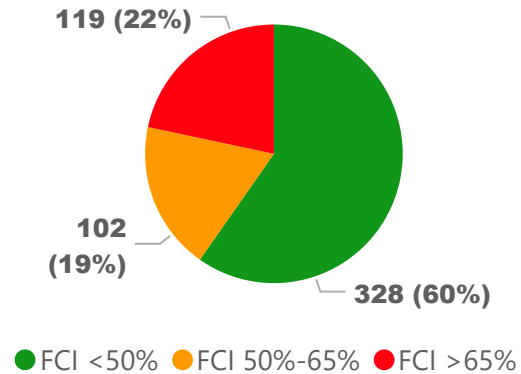

Site Size

● Site Size (Ac) ● Avg Site Size By Panel

Facility Size

● Facility Size (Sf) ● Avg Facility Size By Panel

Current FCI

System FCI

Operating Cost Per Square Foot

● Operating Cost/Sf ● Average Operating Cost (AOC)/Sf

Backlog Per Square Foot

● Backlog/Sf ● Average Backlog (AB)/Sf

376

School Capacity

395

Enrollment

105%

2020 Utilization Rate