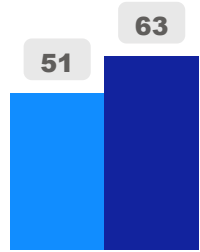

Cedar Drive Junior Public School

Cedar Drive Junior Public School

JK-6

Elementary

Ward 19

Zakir Patel

Building Age

● Building Age ● Avg Building Age By Panel