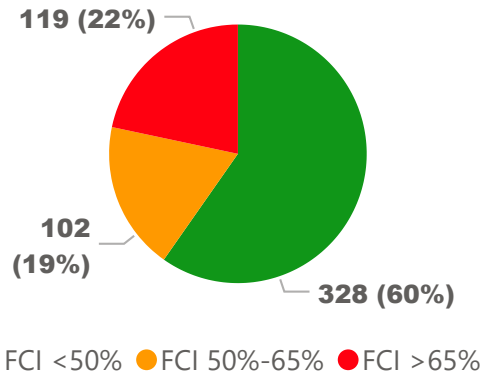

Site Size

● Site Size (Ac) ● Avg Site Size By Panel

Facility Size

● Facility Size (Sf) ● Avg Facility Size By Panel

Current FCI

System FCI

Operating Cost Per Square Foot

● Operating Cost/Sf ● Average Operating Cost (AOC)/Sf

Backlog Per Square Foot

● Backlog/Sf ● Average Backlog (AB)/Sf

830

School Capacity

642

Enrollment

77%

2020 Utilization Rate