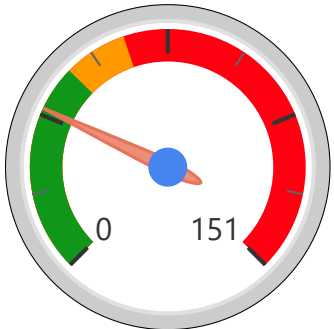

Site Size

● Site Size (Ac) ● Avg Site Size By Panel

Facility Size

● Facility Size (Sf) ● Avg Facility Size By Panel

Current FCI

System FCI

Operating Cost Per Square Foot

● Operating Cost/Sf ● Average Operating Cost (AOC)/Sf