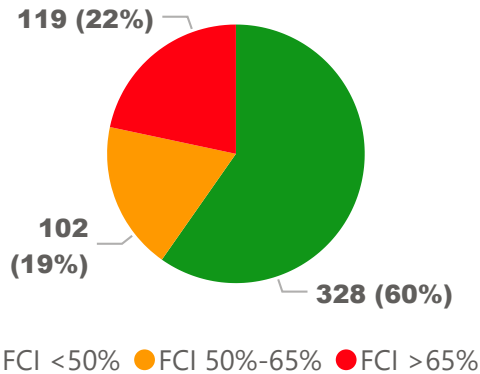

Site Size

● Site Size (Ac) ● Avg Site Size By Panel

Facility Size

● Facility Size (Sf) ● Avg Facility Size By Panel

Current FCI

System FCI

Operating Cost Per Square Foot

● Operating Cost/Sf ● Average Operating Cost (AOC)/Sf

Backlog Per Square Foot

● Backlog/Sf ● Average Backlog (AB)/Sf

547

School Capacity

280

Enrollment

51%

2020 Utilization Rate