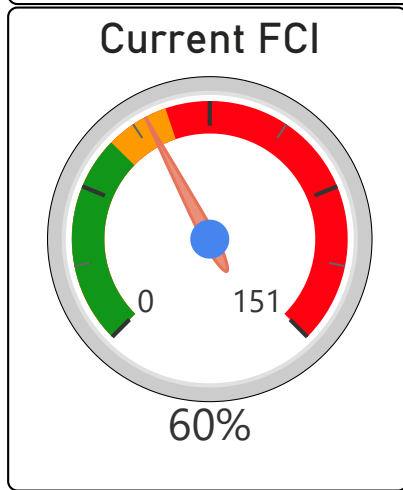

Elizabeth Simcoe Junior Public School

Elizabeth Simcoe Junior Public School ▾

JK-6 Elementary Ward 19 Zakir Patel

383
School Capacity

275
Enrollment

72%
2020 Utilization Rate

258
2025 Proj Enrollment

67%
2025 Utilization Rate

[Go To Google Map](#)