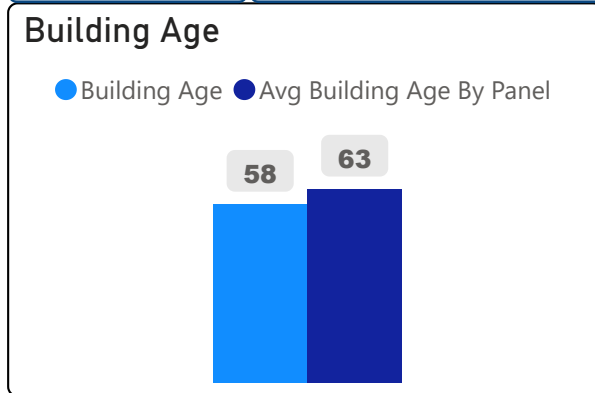

Elizabeth Simcoe Junior Public School

Elizabeth Simcoe Junior Public School ▾

JK-6 Elementary Ward 19 Zakir Patel

383
School Capacity

275
Enrollment

72%
2020 Utilization Rate

258
2025 Proj Enrollment

67%
2025 Utilization Rate