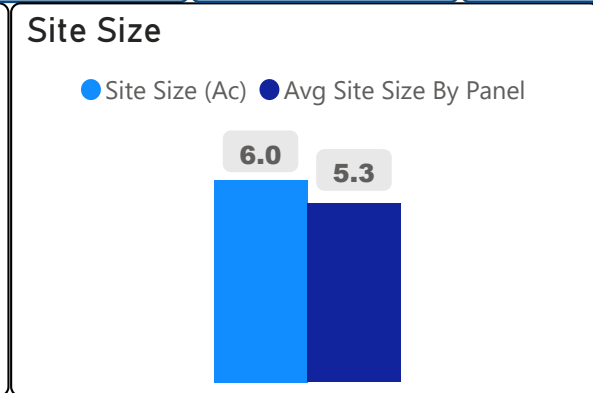

Elizabeth Simcoe Junior Public School

Elizabeth Simcoe Junior Public School ▾

JK-6 Elementary Ward 19 Zakir Patel

383
School Capacity

275
Enrollment

72%
2020 Utilization Rate

258
2025 Proj Enrollment

67%
2025 Utilization Rate