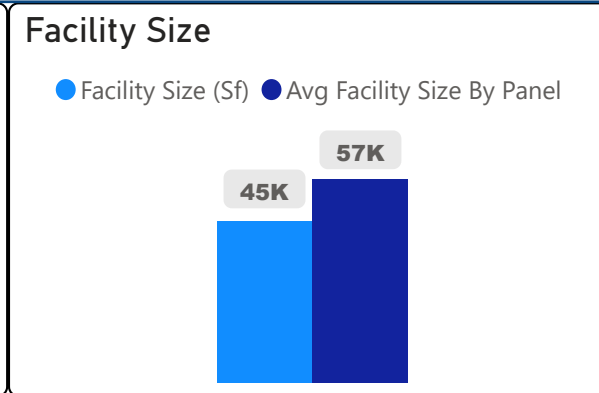

Elizabeth Simcoe Junior Public School

Elizabeth Simcoe Junior Public School ▾

JK-6 Elementary Ward 19 Zakir Patel

383
School Capacity

275
Enrollment

72%
2020 Utilization Rate

258
2025 Proj Enrollment

67%
2025 Utilization Rate