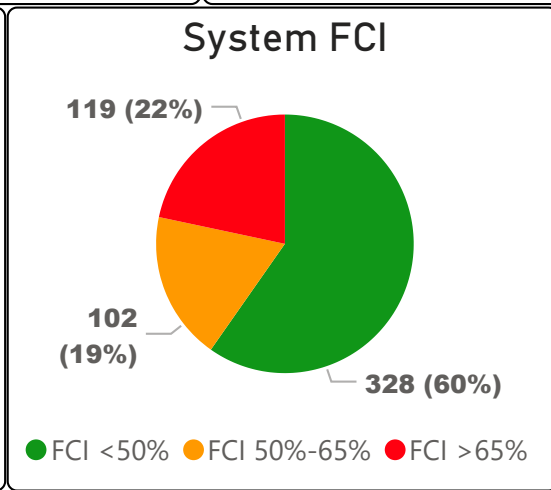

Elizabeth Simcoe Junior Public School

Elizabeth Simcoe Junior Public School ▾

JK-6 Elementary Ward 19 Zakir Patel

383
School Capacity

275
Enrollment

72%
2020 Utilization Rate

258
2025 Proj Enrollment

67%
2025 Utilization Rate