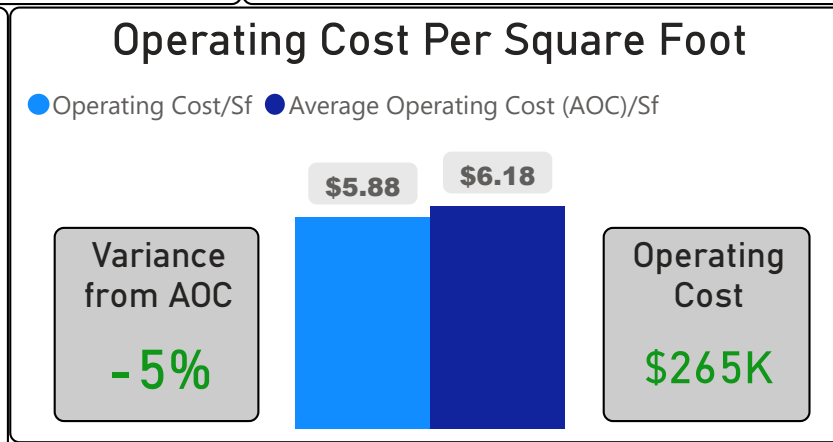

Elizabeth Simcoe Junior Public School

Elizabeth Simcoe Junior Public School ▾

JK-6 Elementary Ward 19 Zakir Patel

383
School Capacity

275
Enrollment

72%
2020 Utilization Rate

258
2025 Proj Enrollment

67%
2025 Utilization Rate