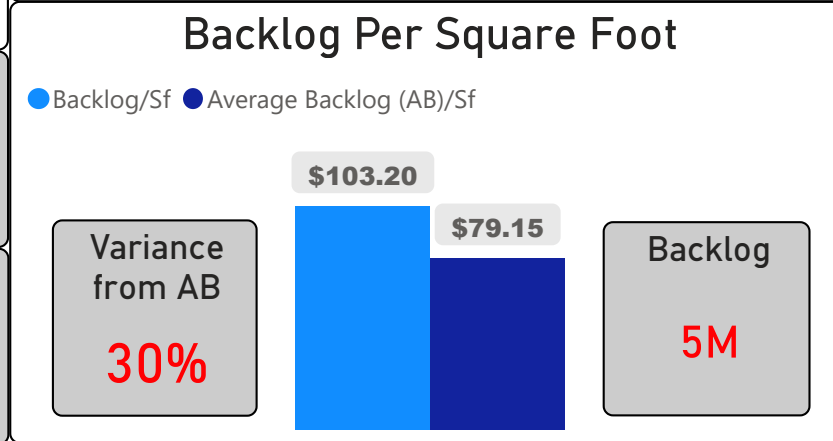

Elizabeth Simcoe Junior Public School

Elizabeth Simcoe Junior Public School ▾

JK-6 Elementary Ward 19 Zakir Patel

383
School Capacity

275
Enrollment

72%
2020 Utilization Rate

258
2025 Proj Enrollment

67%
2025 Utilization Rate