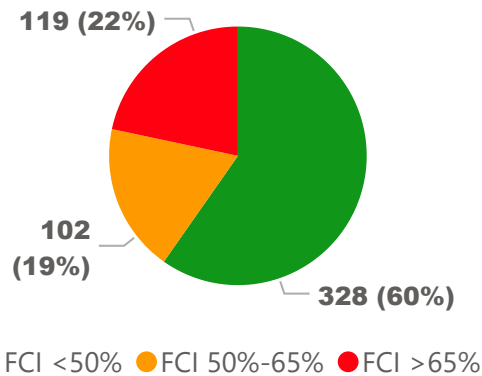

Site Size

● Site Size (Ac) ● Avg Site Size By Panel

Facility Size

● Facility Size (Sf) ● Avg Facility Size By Panel

Current FCI

System FCI

Operating Cost Per Square Foot

● Operating Cost/Sf ● Average Operating Cost (AOC)/Sf

Backlog Per Square Foot

● Backlog/Sf ● Average Backlog (AB)/Sf

231

School Capacity

136

Enrollment

59%

2020 Utilization Rate