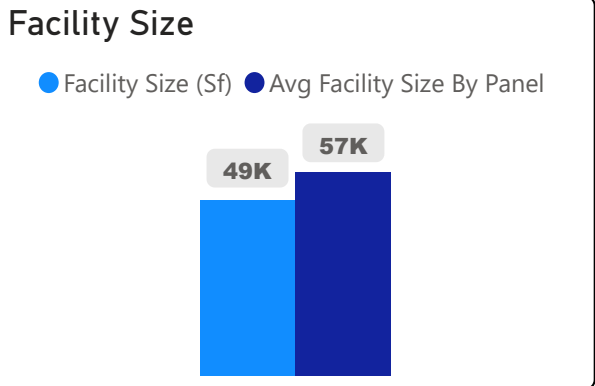

Heather Heights Junior Public School

Heather Heights Junior Public School

JK-6 Elementary Ward 19 Zakir Patel

240
School Capacity

184
Enrollment

77%
2020 Utilization Rate

178
2025 Proj Enrollment

74%
2025 Utilization Rate