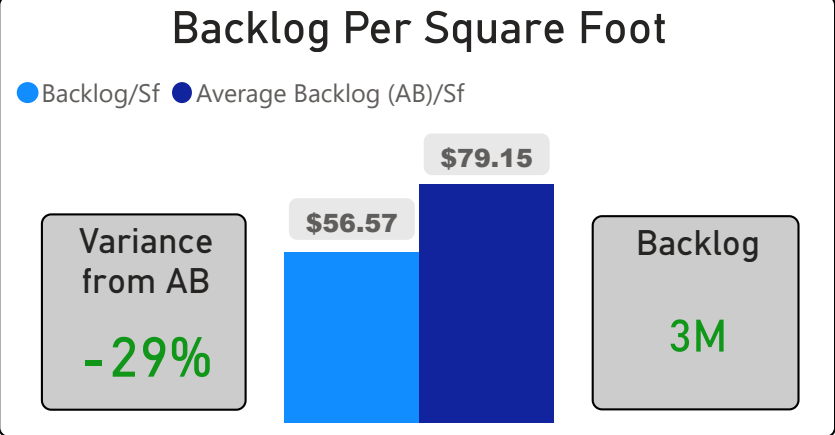

Heather Heights Junior Public School

Heather Heights Junior Public School

JK-6 Elementary Ward 19 Zakir Patel

240
School Capacity

184
Enrollment

77%
2020 Utilization Rate

178
2025 Proj Enrollment

74%
2025 Utilization Rate