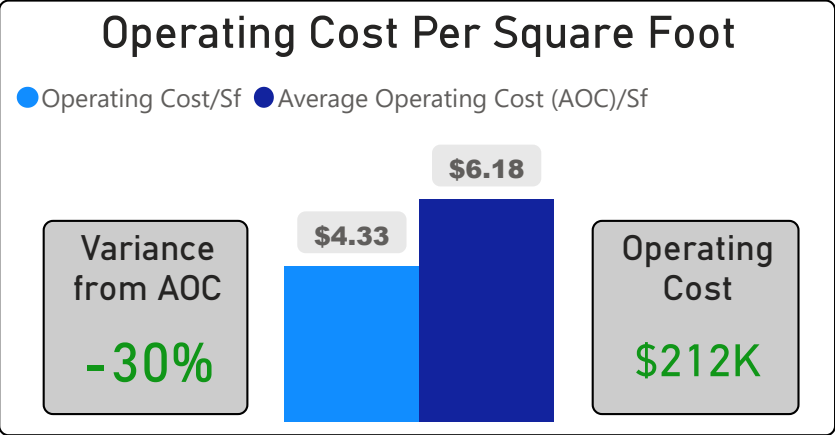

Heather Heights Junior Public School

Heather Heights Junior Public School

JK-6 Elementary Ward 19 Zakir Patel

240
School Capacity

184
Enrollment

77%
2020 Utilization Rate

178
2025 Proj Enrollment

74%
2025 Utilization Rate