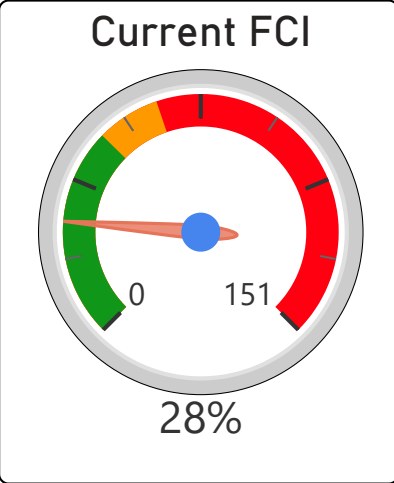

Heather Heights Junior Public School

Heather Heights Junior Public School

JK-6 Elementary Ward 19 Zakir Patel

240
School Capacity

184
Enrollment

77%
2020 Utilization Rate

178
2025 Proj Enrollment

74%
2025 Utilization Rate

[Go To Google Map](#)