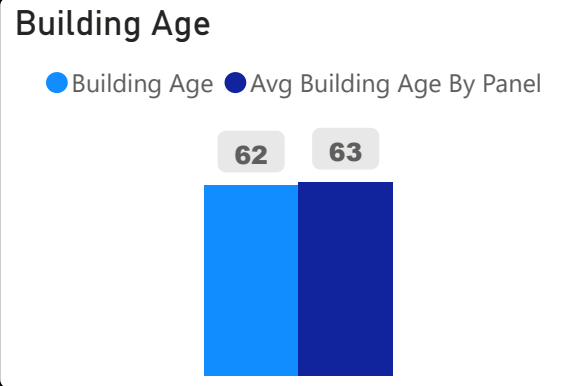

Heather Heights Junior Public School

Heather Heights Junior Public School

JK-6 Elementary Ward 19 Zakir Patel

240
School Capacity

184
Enrollment

77%
2020 Utilization Rate

178
2025 Proj Enrollment

74%
2025 Utilization Rate