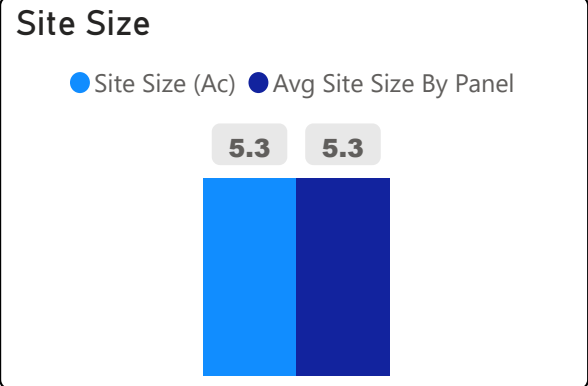

Heather Heights Junior Public School

Heather Heights Junior Public School

JK-6 Elementary Ward 19 Zakir Patel

240
School Capacity

184
Enrollment

77%
2020 Utilization Rate

178
2025 Proj Enrollment

74%
2025 Utilization Rate