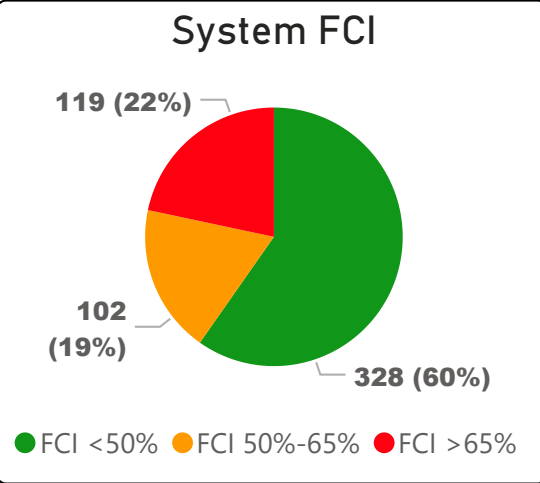

Heather Heights Junior Public School

Heather Heights Junior Public School

JK-6 Elementary Ward 19 Zakir Patel

240
School Capacity

184
Enrollment

77%
2020 Utilization Rate

178
2025 Proj Enrollment

74%
2025 Utilization Rate