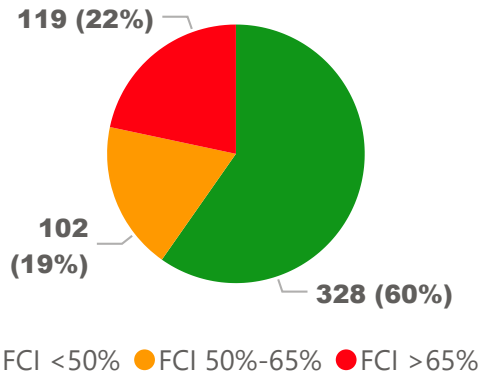

Site Size

● Site Size (Ac) ● Avg Site Size By Panel

Facility Size

● Facility Size (Sf) ● Avg Facility Size By Panel

Current FCI

System FCI

Operating Cost Per Square Foot

● Operating Cost/Sf ● Average Operating Cost (AOC)/Sf

Backlog Per Square Foot

● Backlog/Sf ● Average Backlog (AB)/Sf

483

School Capacity

306

Enrollment

63%

2020 Utilization Rate