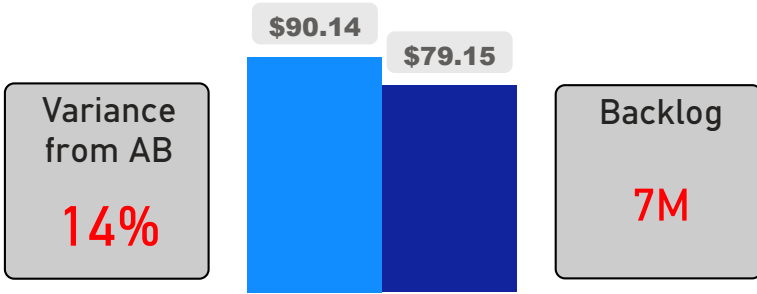

Site Size

● Site Size (Ac) ● Avg Site Size By Panel

Facility Size

● Facility Size (Sf) ● Avg Facility Size By Panel

Current FCI

System FCI

Operating Cost Per Square Foot

● Operating Cost/Sf ● Average Operating Cost (AOC)/Sf

Backlog Per Square Foot

● Backlog/Sf ● Average Backlog (AB)/Sf

483

School Capacity

306

Enrollment

63%

2020 Utilization Rate