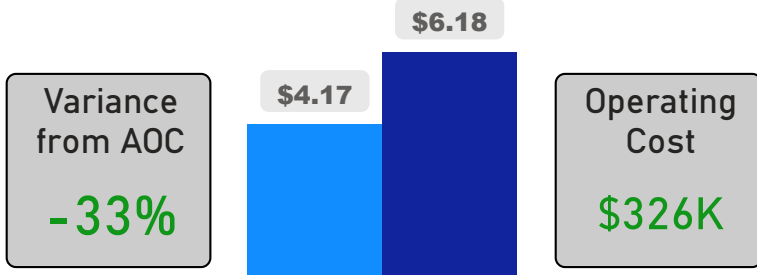

Site Size

● Site Size (Ac) ● Avg Site Size By Panel

Facility Size

● Facility Size (Sf) ● Avg Facility Size By Panel

Current FCI

System FCI

Operating Cost Per Square Foot

● Operating Cost/Sf ● Average Operating Cost (AOC)/Sf

Backlog Per Square Foot

● Backlog/Sf ● Average Backlog (AB)/Sf

483

School Capacity

306

Enrollment

63%

2020 Utilization Rate