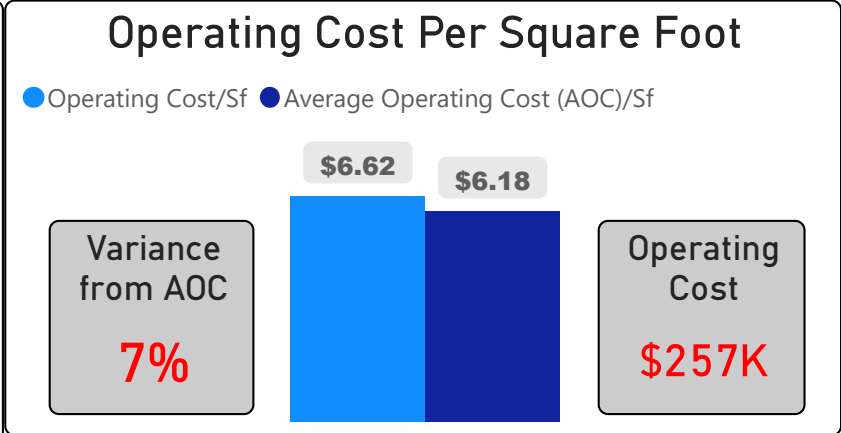

Highcastle Public School

Highcastle Public School

JK-8 Elementary Ward 19 Zakir Patel

326
School Capacity

384
Enrollment

118%
2020 Utilization Rate

340
2025 Proj Enrollment

104%
2025 Utilization Rate