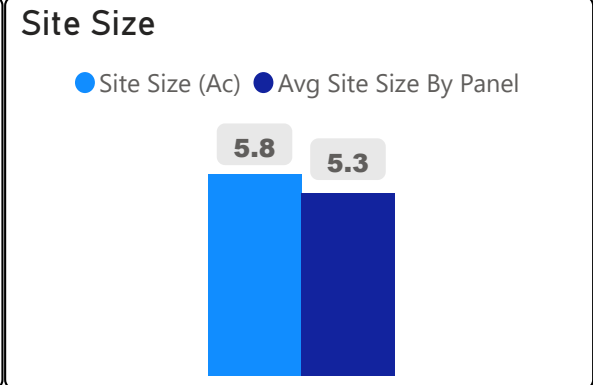

Highcastle Public School

Highcastle Public School

JK-8 Elementary Ward 19 Zakir Patel

326
School Capacity

384
Enrollment

118%
2020 Utilization Rate

340
2025 Proj Enrollment

104%
2025 Utilization Rate