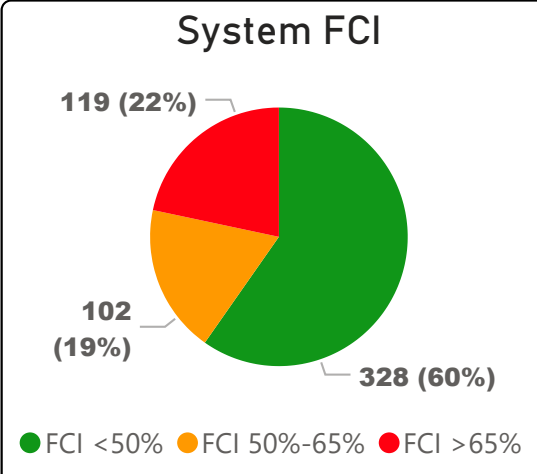

Highcastle Public School

Highcastle Public School

JK-8 Elementary Ward 19 Zakir Patel

326
School Capacity

384
Enrollment

118%
2020 Utilization Rate

340
2025 Proj Enrollment

104%
2025 Utilization Rate