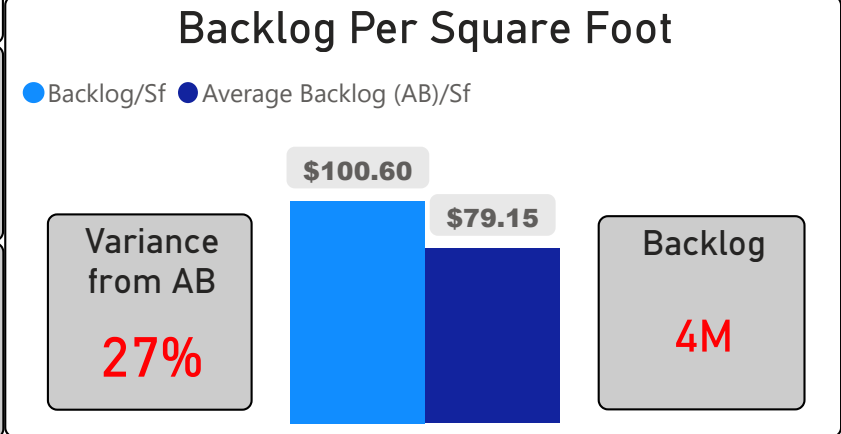

Highcastle Public School

Highcastle Public School

JK-8 Elementary Ward 19 Zakir Patel

326
School Capacity

384
Enrollment

118%
2020 Utilization Rate

340
2025 Proj Enrollment

104%
2025 Utilization Rate