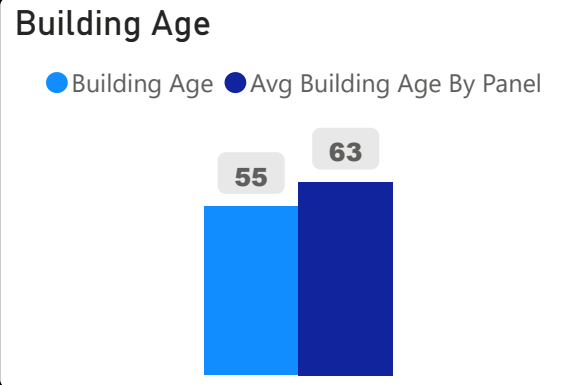

Highcastle Public School

Highcastle Public School

JK-8 Elementary Ward 19 Zakir Patel

326
School Capacity

384
Enrollment

118%
2020 Utilization Rate

340
2025 Proj Enrollment

104%
2025 Utilization Rate