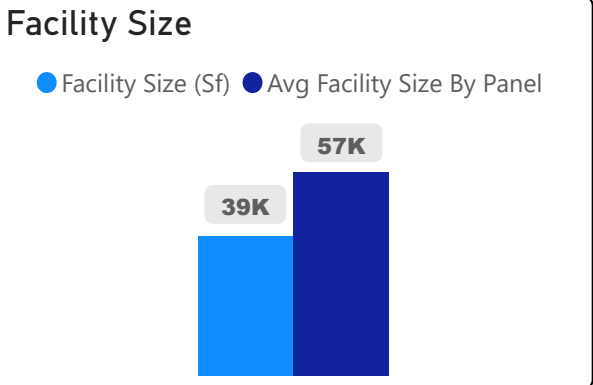

Highcastle Public School

Highcastle Public School

JK-8 Elementary Ward 19 Zakir Patel

326
School Capacity

384
Enrollment

118%
2020 Utilization Rate

340
2025 Proj Enrollment

104%
2025 Utilization Rate