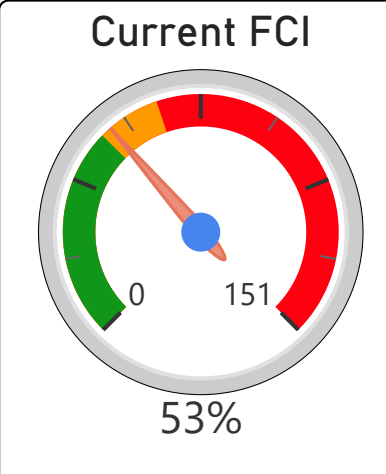

Highcastle Public School

Highcastle Public School

JK-8 Elementary Ward 19 Zakir Patel

326
School Capacity

384
Enrollment

118%
2020 Utilization Rate

340
2025 Proj Enrollment

104%
2025 Utilization Rate

[Go To Google Map](#)

Bing