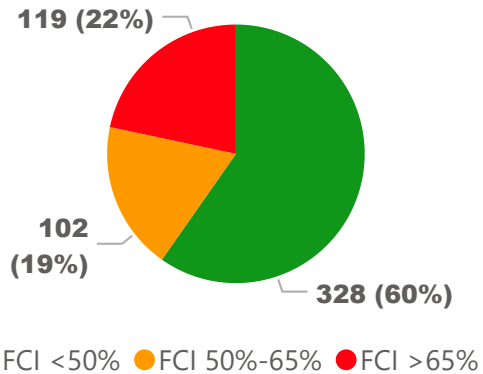

Site Size

● Site Size (Ac) ● Avg Site Size By Panel

Facility Size

● Facility Size (Sf) ● Avg Facility Size By Panel

Current FCI

System FCI

Operating Cost Per Square Foot

● Operating Cost/Sf ● Average Operating Cost (AOC)/Sf

Backlog Per Square Foot

● Backlog/Sf ● Average Backlog (AB)/Sf

354

School Capacity

185

Enrollment

52%

2020 Utilization Rate