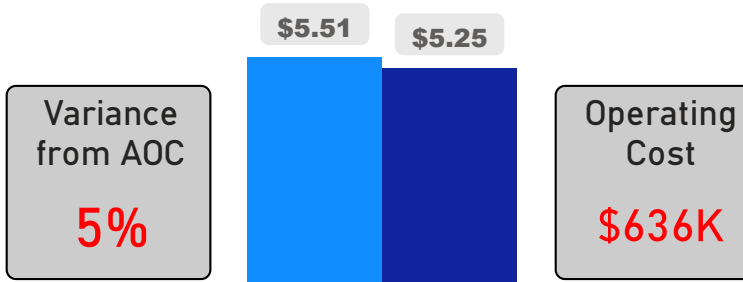

Site Size

● Site Size (Ac) ● Avg Site Size By Panel

Facility Size

● Facility Size (Sf) ● Avg Facility Size By Panel

Current FCI

System FCI

Operating Cost Per Square Foot

● Operating Cost/Sf ● Average Operating Cost (AOC)/Sf

Backlog Per Square Foot

● Backlog/Sf ● Average Backlog (AB)/Sf

501

School Capacity

141

Enrollment

28%

2020 Utilization Rate