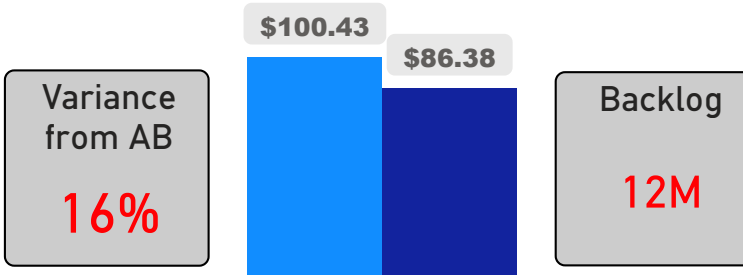

Site Size

● Site Size (Ac) ● Avg Site Size By Panel

Facility Size

● Facility Size (Sf) ● Avg Facility Size By Panel

Current FCI

System FCI

Operating Cost Per Square Foot

● Operating Cost/Sf ● Average Operating Cost (AOC)/Sf

Backlog Per Square Foot

● Backlog/Sf ● Average Backlog (AB)/Sf

501

School Capacity

141

Enrollment

28%

2020 Utilization Rate