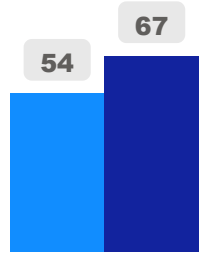

Maplewood High School

Maplewood High School

9-12

Secondary

Ward 19

Zakir Patel

Building Age

● Building Age ● Avg Building Age By Panel