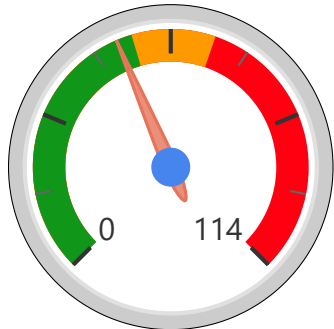

Site Size

● Site Size (Ac) ● Avg Site Size By Panel

Facility Size

● Facility Size (Sf) ● Avg Facility Size By Panel

Current FCI

System FCI

Operating Cost Per Square Foot

● Operating Cost/Sf ● Average Operating Cost (AOC)/Sf