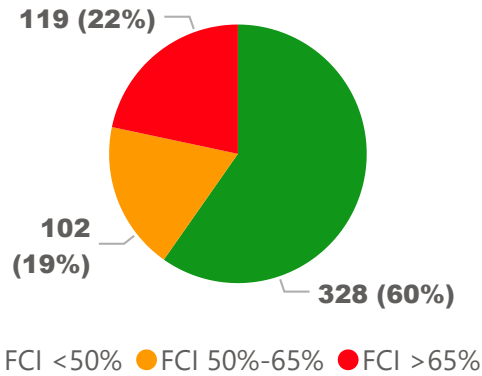

Site Size

● Site Size (Ac) ● Avg Site Size By Panel

Facility Size

● Facility Size (Sf) ● Avg Facility Size By Panel

Current FCI

System FCI

Operating Cost Per Square Foot

● Operating Cost/Sf ● Average Operating Cost (AOC)/Sf

Backlog Per Square Foot

● Backlog/Sf ● Average Backlog (AB)/Sf

501

School Capacity

141

Enrollment

28%

2020 Utilization Rate