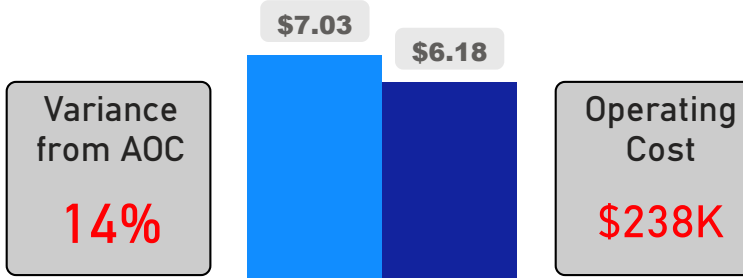

Site Size

● Site Size (Ac) ● Avg Site Size By Panel

Facility Size

● Facility Size (Sf) ● Avg Facility Size By Panel

Current FCI

System FCI

Operating Cost Per Square Foot

● Operating Cost/Sf ● Average Operating Cost (AOC)/Sf