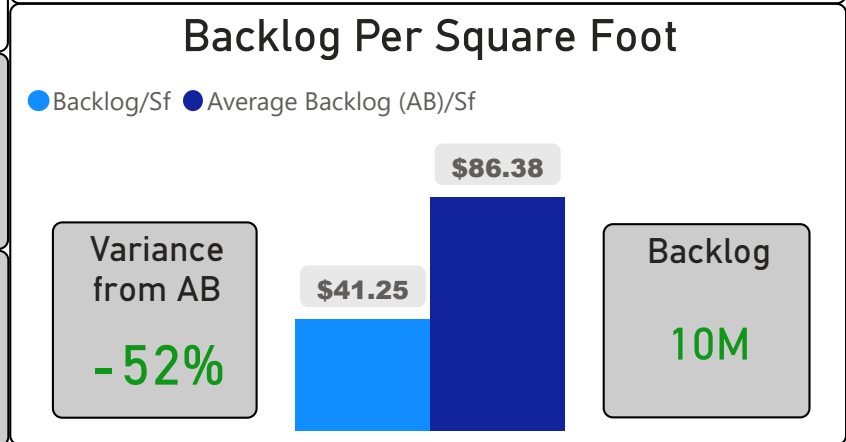

Sir Wilfrid Laurier Collegiate Institute

Sir Wilfrid Laurier Collegiate Institute

9-12 Secondary Ward 19 Zakir Patel

1,407
School Capacity

1,348
Enrollment

96%
2020 Utilization Rate

1,262
2025 Proj Enrollment