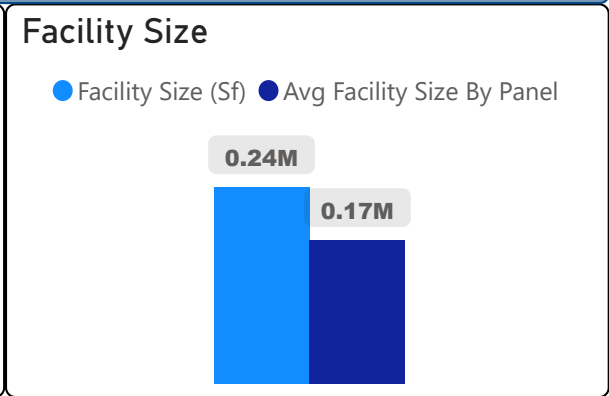

Sir Wilfrid Laurier Collegiate Institute

Sir Wilfrid Laurier Collegiate Institute

9-12 Secondary Ward 19 Zakir Patel

1,407
School Capacity

1,348
Enrollment

96%
2020 Utilization Rate

1,262
2025 Proj Enrollment

90%
2025 Utilization Rate

[Go To Google Map](#)