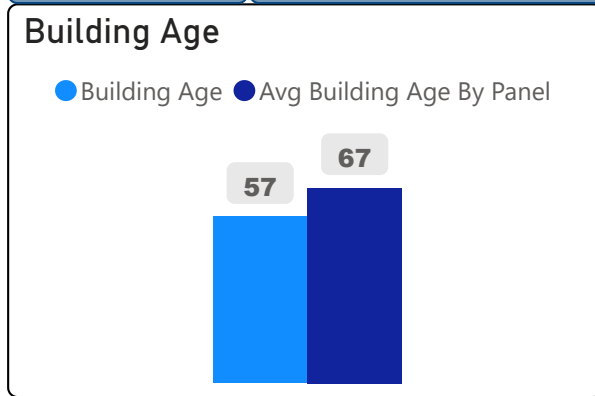

Sir Wilfrid Laurier Collegiate Institute

Sir Wilfrid Laurier Collegiate Institute

9-12 Secondary Ward 19 Zakir Patel

1,407
School Capacity

1,348
Enrollment

96%
2020 Utilization Rate

1,262
2025 Proj Enrollment