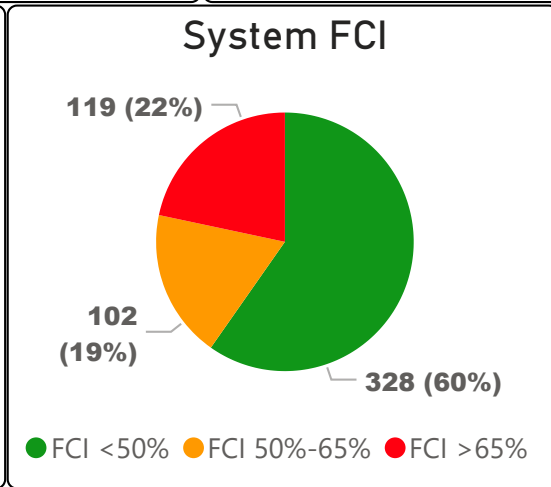

Sir Wilfrid Laurier Collegiate Institute

Sir Wilfrid Laurier Collegiate Institute

9-12 Secondary Ward 19 Zakir Patel

1,407
School Capacity

1,348
Enrollment

96%
2020 Utilization Rate

1,262
2025 Proj Enrollment

90%
2025 Utilization Rate

[Go To Google Map](#)