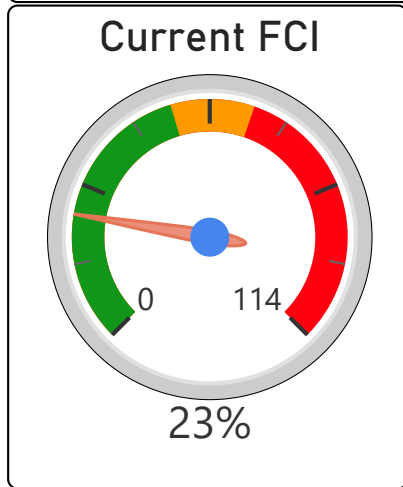

Sir Wilfrid Laurier Collegiate Institute

Sir Wilfrid Laurier Collegiate Institute

9-12 Secondary Ward 19 Zakir Patel

1,407
School Capacity

1,348
Enrollment

96%
2020 Utilization Rate

1,262
2025 Proj Enrollment

90%
2025 Utilization Rate

[Go To Google Map](#)