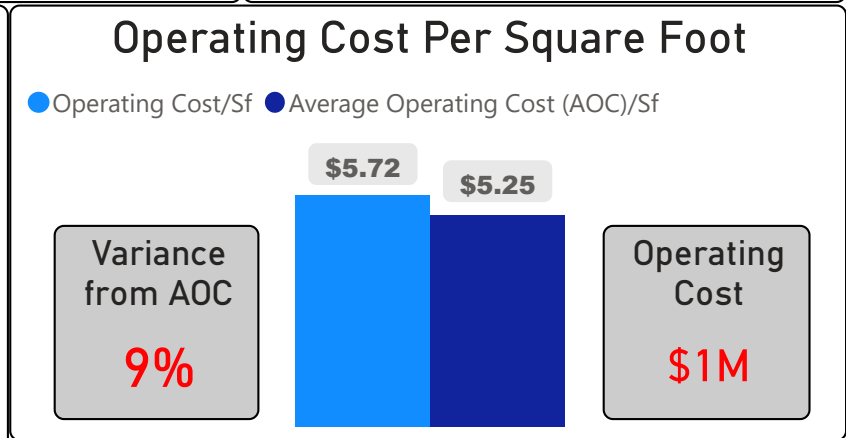

Sir Wilfrid Laurier Collegiate Institute

Sir Wilfrid Laurier Collegiate Institute

9-12 Secondary Ward 19 Zakir Patel

1,407
School Capacity

1,348
Enrollment

96%
2020 Utilization Rate

1,262
2025 Proj Enrollment