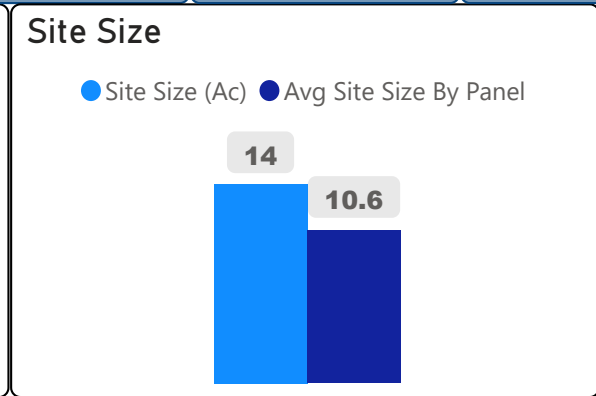

Sir Wilfrid Laurier Collegiate Institute

Sir Wilfrid Laurier Collegiate Institute

9-12 Secondary Ward 19 Zakir Patel

1,407
School Capacity

1,348
Enrollment

96%
2020 Utilization Rate

1,262
2025 Proj Enrollment

90%
2025 Utilization Rate

[Go To Google Map](#)