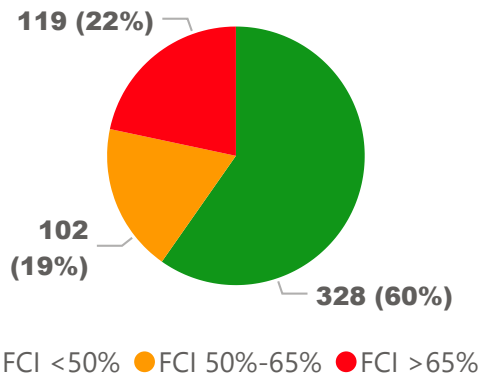

Site Size

● Site Size (Ac) ● Avg Site Size By Panel

Facility Size

● Facility Size (Sf) ● Avg Facility Size By Panel

Current FCI

System FCI

Operating Cost Per Square Foot

● Operating Cost/Sf ● Average Operating Cost (AOC)/Sf

Backlog Per Square Foot

● Backlog/Sf ● Average Backlog (AB)/Sf

245

School Capacity

277

Enrollment

113%

2020 Utilization Rate