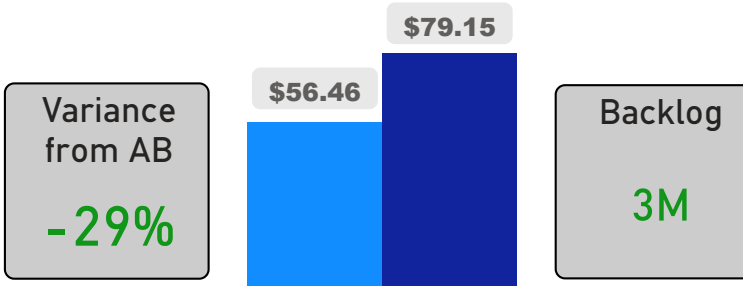

Backlog Per Square Foot

● Backlog/Sf ● Average Backlog (AB)/Sf