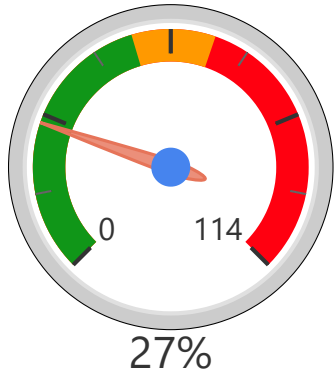

Woburn Collegiate Institute

Woburn Collegiate Institute

9-12

Secondary

Ward 19

Zakir Patel

Building Age

● Building Age ● Avg Building Age By Panel

Site Size

● Site Size (Ac) ● Avg Site Size By Panel

Facility Size

● Facility Size (Sf) ● Avg Facility Size By Panel

Current FCI

System FCI

Operating Cost Per Square Foot

● Operating Cost/Sf ● Average Operating Cost (AOC)/Sf