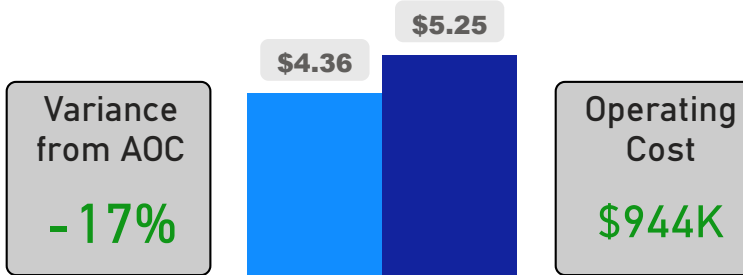

Site Size

● Site Size (Ac) ● Avg Site Size By Panel

Facility Size

● Facility Size (Sf) ● Avg Facility Size By Panel

Current FCI

System FCI

Operating Cost Per Square Foot

● Operating Cost/Sf ● Average Operating Cost (AOC)/Sf

Backlog Per Square Foot

● Backlog/Sf ● Average Backlog (AB)/Sf

1,542

School Capacity

873

Enrollment

57%

2020 Utilization Rate