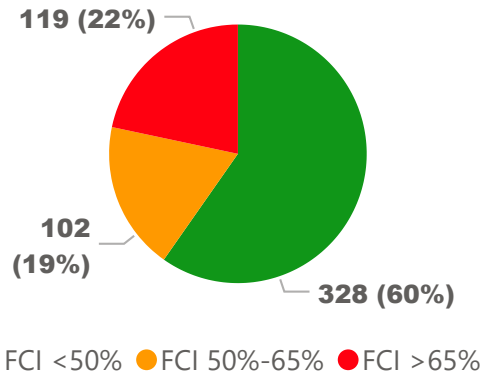

Site Size

● Site Size (Ac) ● Avg Site Size By Panel

Facility Size

● Facility Size (Sf) ● Avg Facility Size By Panel

Current FCI

System FCI

Operating Cost Per Square Foot

● Operating Cost/Sf ● Average Operating Cost (AOC)/Sf

Backlog Per Square Foot

● Backlog/Sf ● Average Backlog (AB)/Sf

1,542

School Capacity

873

Enrollment

57%

2020 Utilization Rate