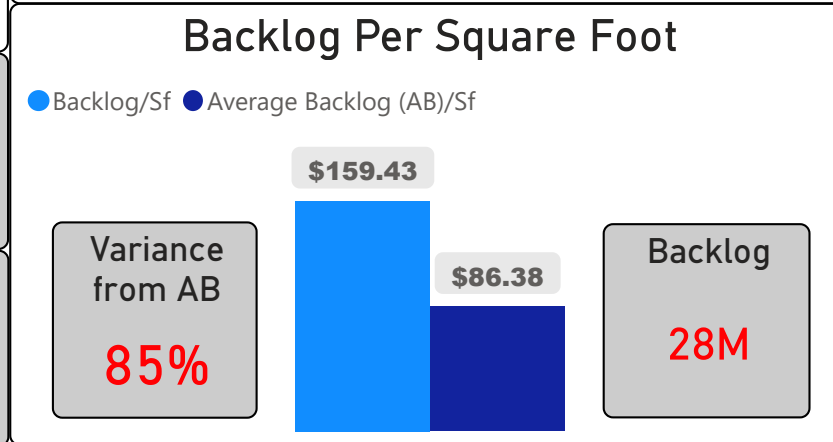

Burnhamthorpe Collegiate Institute

Burnhamthorpe Collegiate Institute

9-12 Secondary Ward 2 Daniel MacLean

507
School Capacity

181
Enrollment

36%
2020 Utilization Rate

316
2025 Proj Enrollment

62%
2025 Utilization Rate