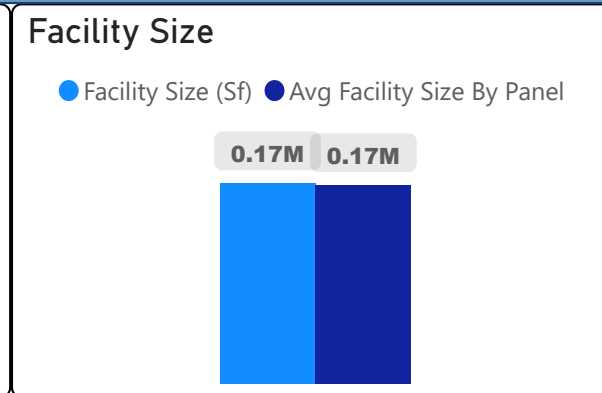

Burnhamthorpe Collegiate Institute

Burnhamthorpe Collegiate Institute

9-12 Secondary Ward 2 Daniel MacLean

507
School Capacity

181
Enrollment

36%
2020 Utilization Rate

316
2025 Proj Enrollment

62%
2025 Utilization Rate