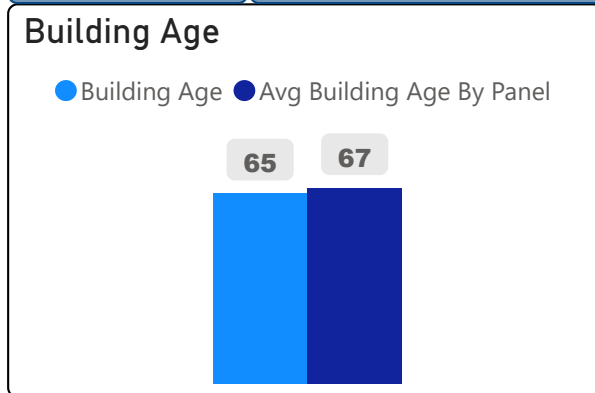

Burnhamthorpe Collegiate Institute

Burnhamthorpe Collegiate Institute

9-12 Secondary Ward 2 Daniel MacLean

507
School Capacity

181
Enrollment

36%
2020 Utilization Rate

316
2025 Proj Enrollment

62%
2025 Utilization Rate