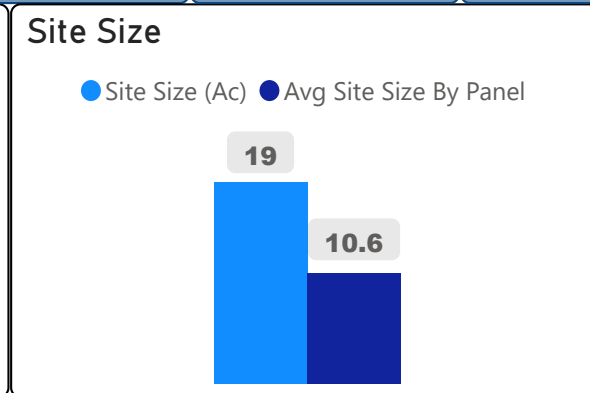

Burnhamthorpe Collegiate Institute

Burnhamthorpe Collegiate Institute

9-12 Secondary Ward 2 Daniel MacLean

507
School Capacity

181
Enrollment

36%
2020 Utilization Rate

316
2025 Proj Enrollment

62%
2025 Utilization Rate