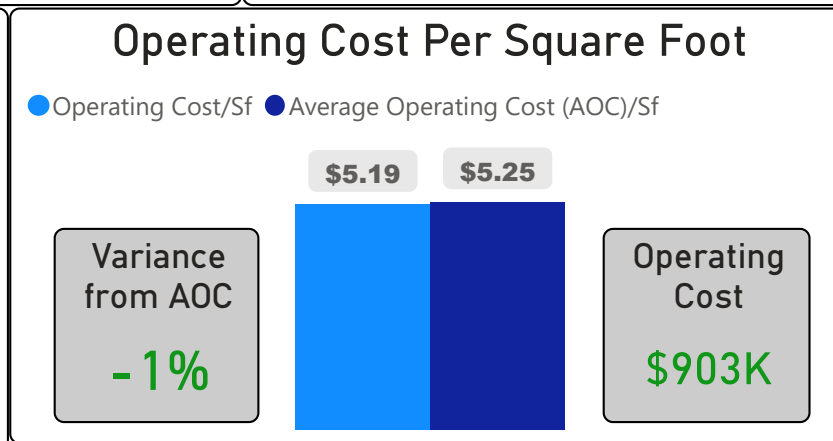

Burnhamthorpe Collegiate Institute

Burnhamthorpe Collegiate Institute

9-12 Secondary Ward 2 Daniel MacLean

507
School Capacity

181
Enrollment

36%
2020 Utilization Rate

316
2025 Proj Enrollment

62%
2025 Utilization Rate