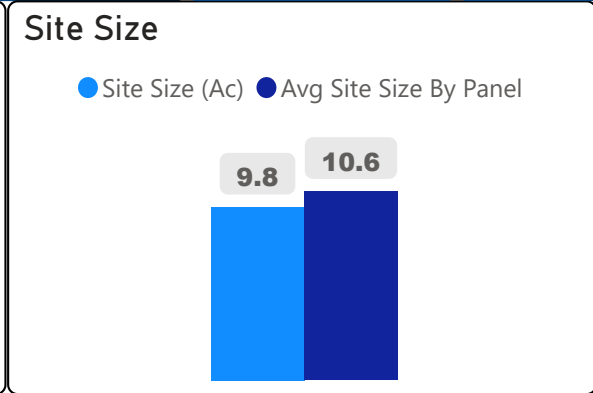

Etobicoke Collegiate Institute

Etobicoke Collegiate Institute

9-12 Secondary Ward 2 Daniel MacLean

1,263
School Capacity

1,024
Enrollment

81%
2020 Utilization Rate

1,322
2025 Proj Enrollment

105%
2025 Utilization Rate