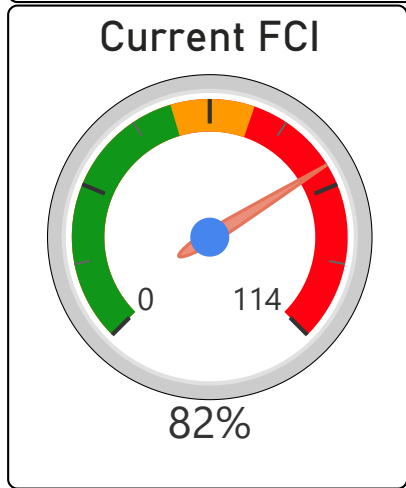

Etobicoke Collegiate Institute

Etobicoke Collegiate Institute

9-12 Secondary Ward 2 Daniel MacLean

1,263
School Capacity

1,024
Enrollment

81%
2020 Utilization Rate

1,322
2025 Proj Enrollment

105%
2025 Utilization Rate

[Go To Google Map](#)