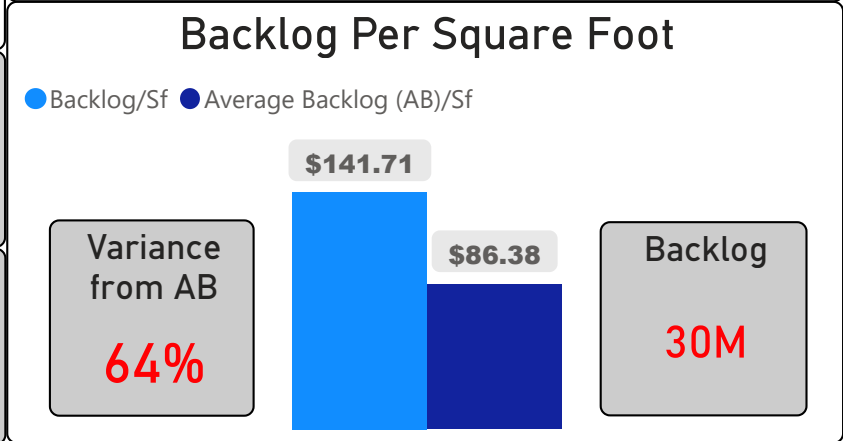

Etobicoke Collegiate Institute

Etobicoke Collegiate Institute

9-12 Secondary Ward 2 Daniel MacLean

1,263
School Capacity

1,024
Enrollment

81%
2020 Utilization Rate

1,322
2025 Proj Enrollment

105%
2025 Utilization Rate