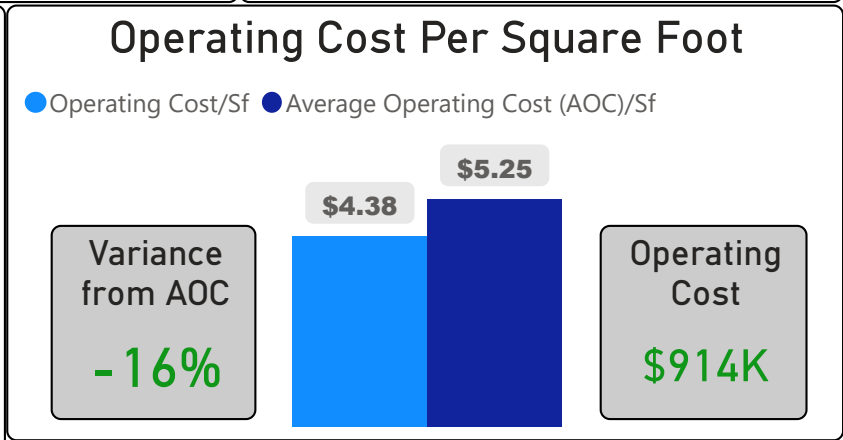

Etobicoke Collegiate Institute

Etobicoke Collegiate Institute

9-12 Secondary Ward 2 Daniel MacLean

1,263
School Capacity

1,024
Enrollment

81%
2020 Utilization Rate

1,322
2025 Proj Enrollment

105%
2025 Utilization Rate