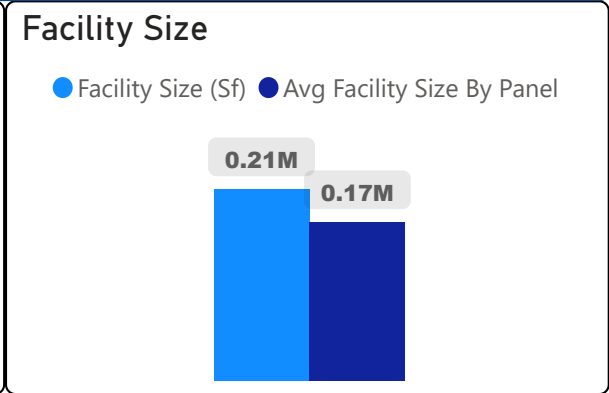

Etobicoke Collegiate Institute

Etobicoke Collegiate Institute

9-12 Secondary Ward 2 Daniel MacLean

1,263
School Capacity

1,024
Enrollment

81%
2020 Utilization Rate

1,322
2025 Proj Enrollment

105%
2025 Utilization Rate