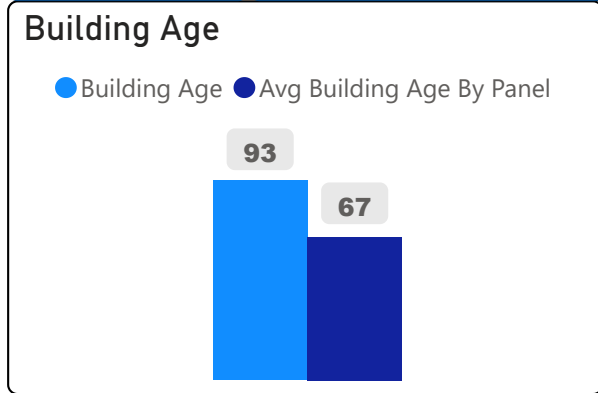

Etobicoke Collegiate Institute

Etobicoke Collegiate Institute

9-12 Secondary Ward 2 Daniel MacLean

1,263
School Capacity

1,024
Enrollment

81%
2020 Utilization Rate

1,322
2025 Proj Enrollment

105%
2025 Utilization Rate