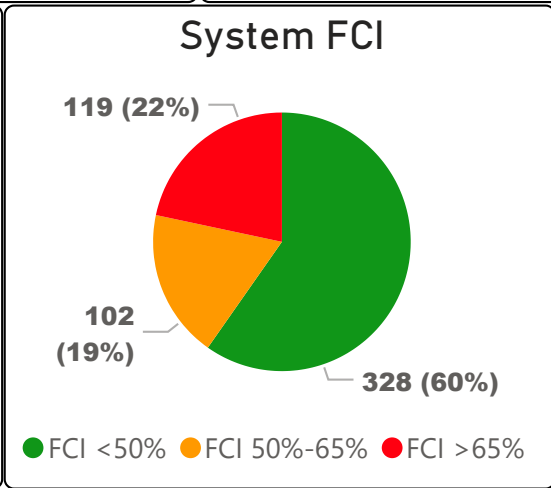

Etobicoke Collegiate Institute

Etobicoke Collegiate Institute

9-12 Secondary Ward 2 Daniel MacLean

1,263
School Capacity

1,024
Enrollment

81%
2020 Utilization Rate

1,322
2025 Proj Enrollment

105%
2025 Utilization Rate