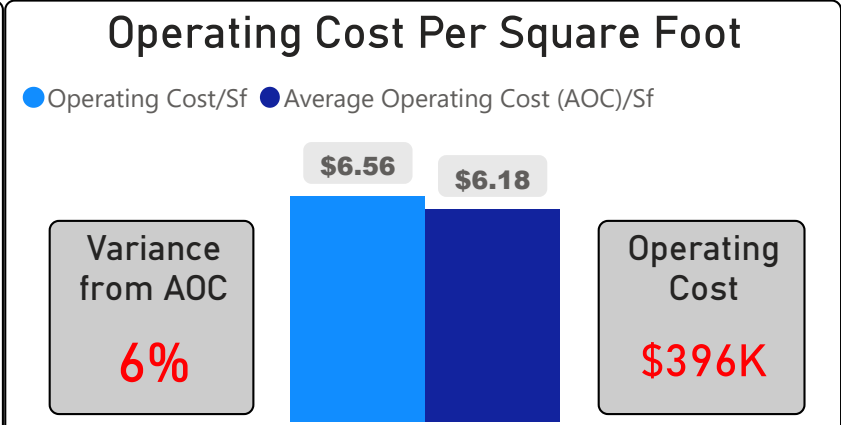

Hollycrest Middle School

Hollycrest Middle School

6-8 Elementary Ward 2 Daniel MacLean

404
School Capacity

410
Enrollment

101%
2020 Utilization Rate

503
2025 Proj Enrollment

125%
2025 Utilization Rate