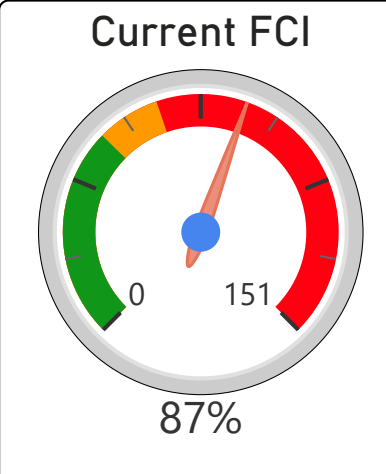

Hollycrest Middle School

Hollycrest Middle School

6-8 Elementary Ward 2 Daniel MacLean

404
School Capacity

410
Enrollment

101%
2020 Utilization Rate

503
2025 Proj Enrollment

125%
2025 Utilization Rate

[Go To Google Map](#)