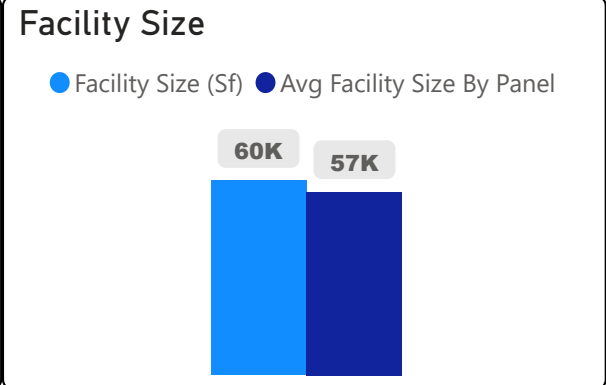

Hollycrest Middle School

Hollycrest Middle School

6-8 Elementary Ward 2 Daniel MacLean

404
School Capacity

410
Enrollment

101%
2020 Utilization Rate

503
2025 Proj Enrollment

125%
2025 Utilization Rate