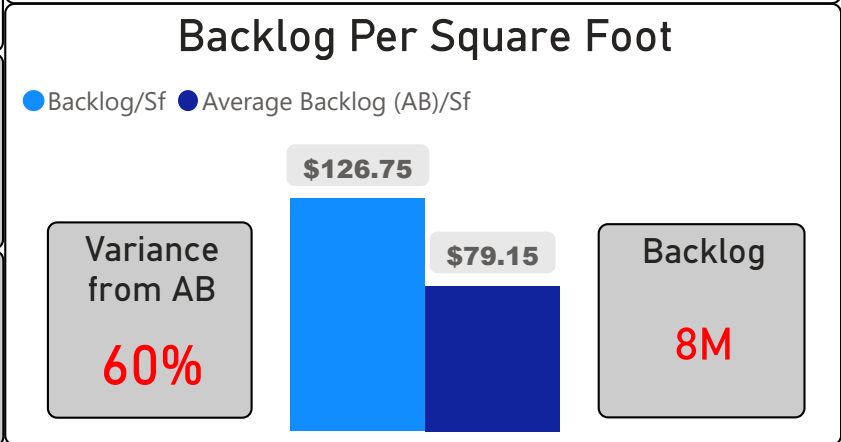

Hollycrest Middle School

Hollycrest Middle School

6-8 Elementary Ward 2 Daniel MacLean

404
School Capacity

410
Enrollment

101%
2020 Utilization Rate

503
2025 Proj Enrollment

125%
2025 Utilization Rate