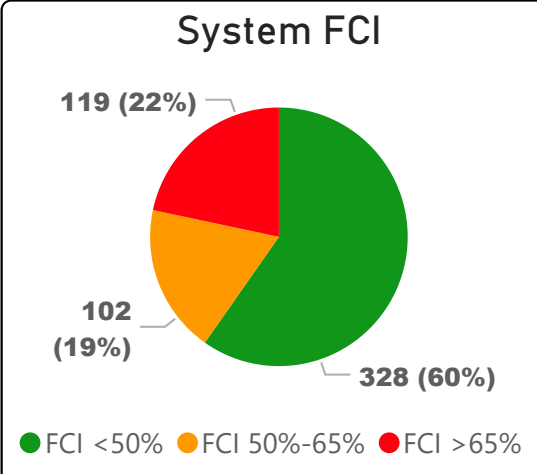

Hollycrest Middle School

Hollycrest Middle School

6-8 Elementary Ward 2 Daniel MacLean

404
School Capacity

410
Enrollment

101%
2020 Utilization Rate

503
2025 Proj Enrollment

125%
2025 Utilization Rate