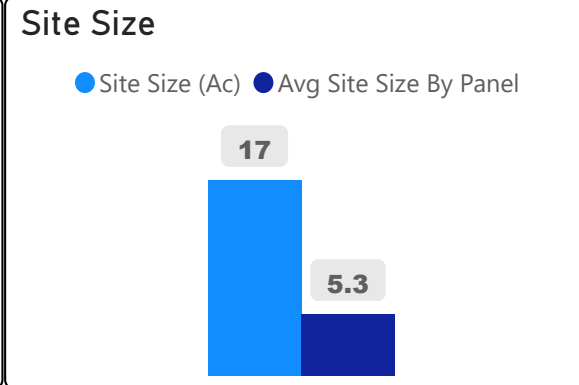

Hollycrest Middle School

Hollycrest Middle School

6-8 Elementary Ward 2 Daniel MacLean

404
School Capacity

410
Enrollment

101%
2020 Utilization Rate

503
2025 Proj Enrollment

125%
2025 Utilization Rate