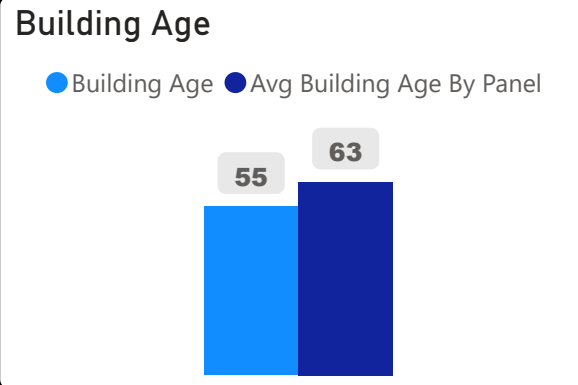

Hollycrest Middle School

Hollycrest Middle School

6-8 Elementary Ward 2 Daniel MacLean

404
School Capacity

410
Enrollment

101%
2020 Utilization Rate

503
2025 Proj Enrollment

125%
2025 Utilization Rate