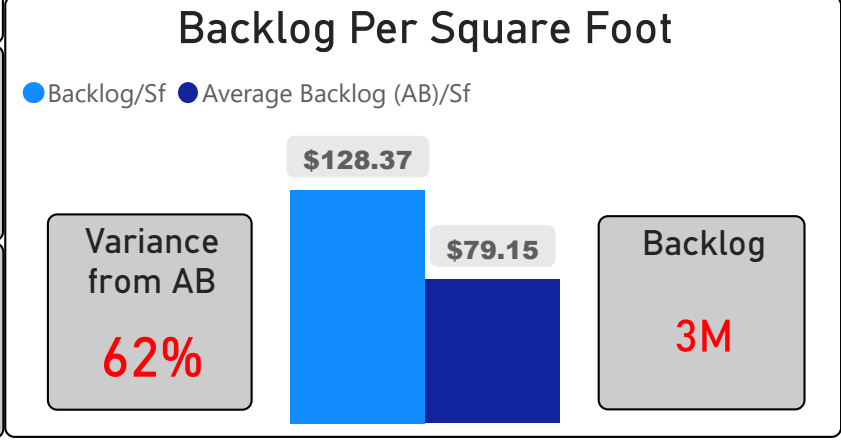

Rosethorn Junior School

Rosethorn Junior School

JK-5 Elementary Ward 2 Daniel MacLean

366
School Capacity

379
Enrollment

104%
2020 Utilization Rate

412
2025 Proj Enrollment

113%
2025 Utilization Rate