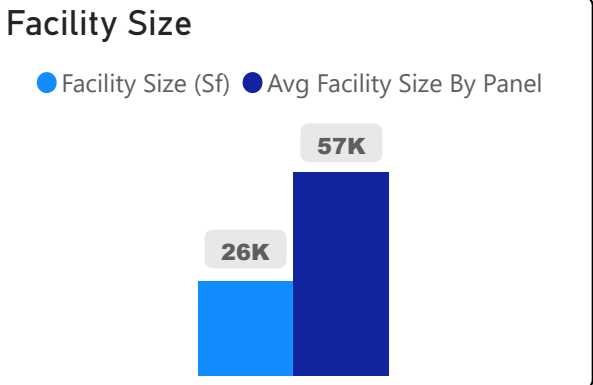

Rosethorn Junior School

Rosethorn Junior School

JK-5 Elementary Ward 2 Daniel MacLean

366
School Capacity

379
Enrollment

104%
2020 Utilization Rate

412
2025 Proj Enrollment

113%
2025 Utilization Rate