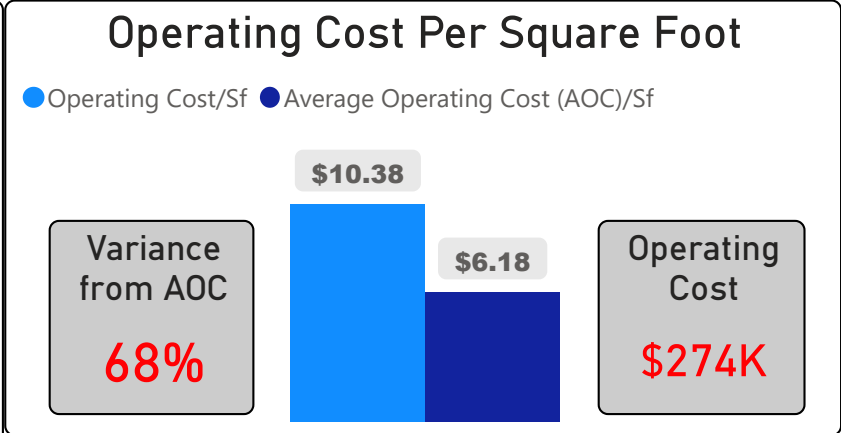

Rosethorn Junior School

Rosethorn Junior School

JK-5 Elementary Ward 2 Daniel MacLean

366
School Capacity

379
Enrollment

104%
2020 Utilization Rate

412
2025 Proj Enrollment

113%
2025 Utilization Rate