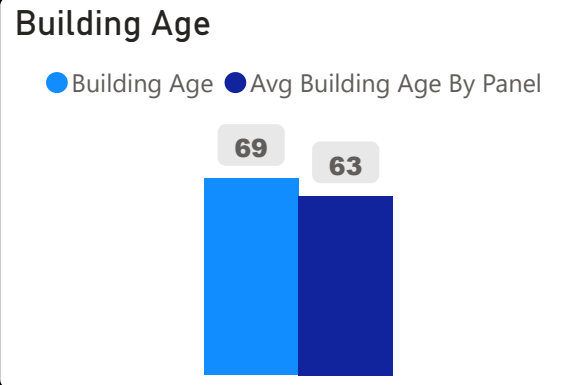

Rosethorn Junior School

Rosethorn Junior School

JK-5 Elementary Ward 2 Daniel MacLean

366
School Capacity

379
Enrollment

104%
2020 Utilization Rate

412
2025 Proj Enrollment

113%
2025 Utilization Rate