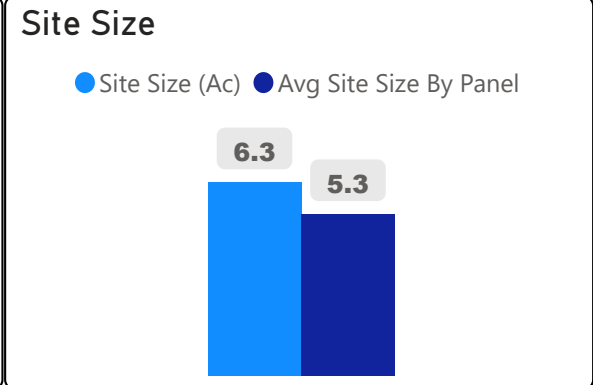

Rosethorn Junior School

Rosethorn Junior School

JK-5 Elementary Ward 2 Daniel MacLean

366
School Capacity

379
Enrollment

104%
2020 Utilization Rate

412
2025 Proj Enrollment

113%
2025 Utilization Rate