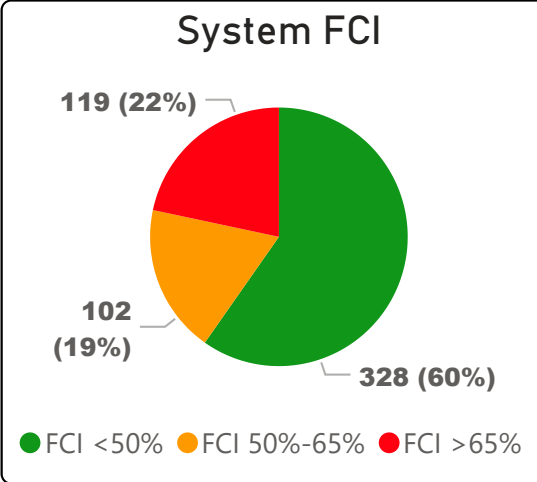

Rosethorn Junior School

Rosethorn Junior School

JK-5 Elementary Ward 2 Daniel MacLean

366
School Capacity

379
Enrollment

104%
2020 Utilization Rate

412
2025 Proj Enrollment

113%
2025 Utilization Rate