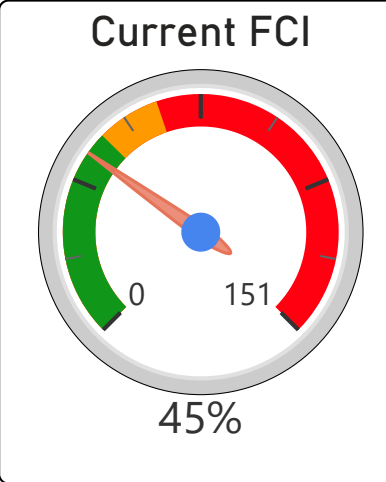

Rosethorn Junior School

Rosethorn Junior School

JK-5 Elementary Ward 2 Daniel MacLean

366
School Capacity

379
Enrollment

104%
2020 Utilization Rate

412
2025 Proj Enrollment

113%
2025 Utilization Rate

[Go To Google Map](#)

Bing