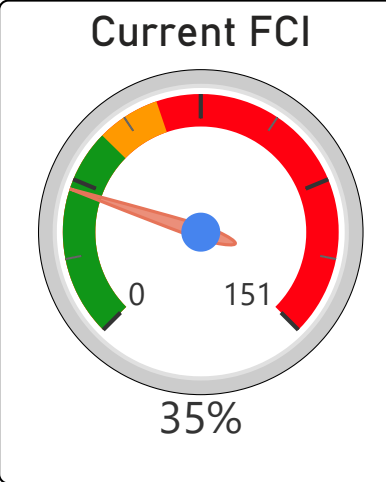

Agincourt Junior Public School

Agincourt Junior Public School

JK-6 Elementary Ward 20 Manna Wong

153
School Capacity

216
Enrollment

141%
2020 Utilization Rate

320
2025 Proj Enrollment

209%
2025 Utilization Rate

[Go To Google Map](#)