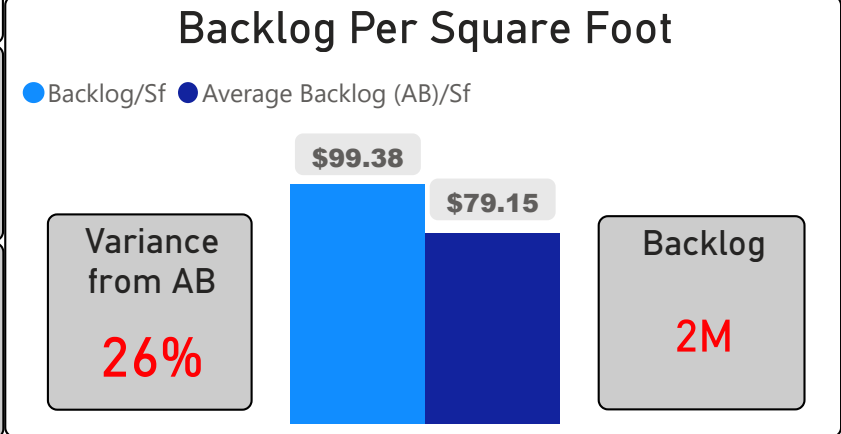

Agincourt Junior Public School

Agincourt Junior Public School

JK-6 Elementary Ward 20 Manna Wong

153
School Capacity

216
Enrollment

141%
2020 Utilization Rate

320
2025 Proj Enrollment

209%
2025 Utilization Rate