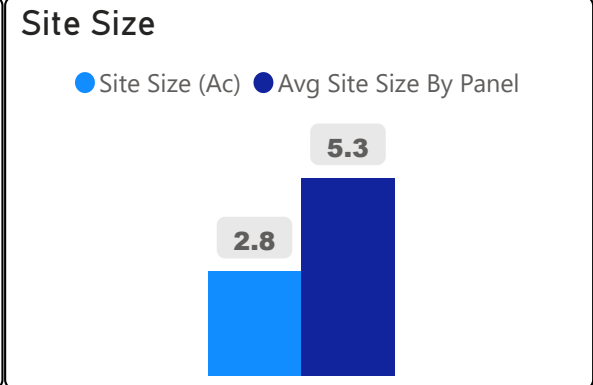

Agincourt Junior Public School

Agincourt Junior Public School

JK-6 Elementary Ward 20 Manna Wong

153
School Capacity

216
Enrollment

141%
2020 Utilization Rate

320
2025 Proj Enrollment

209%
2025 Utilization Rate