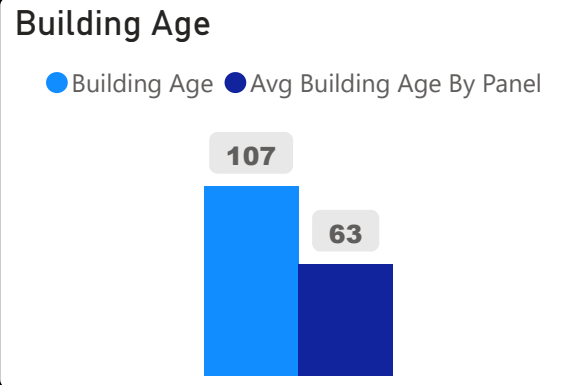

Agincourt Junior Public School

Agincourt Junior Public School

JK-6 Elementary Ward 20 Manna Wong

153
School Capacity

216
Enrollment

141%
2020 Utilization Rate

320
2025 Proj Enrollment

209%
2025 Utilization Rate