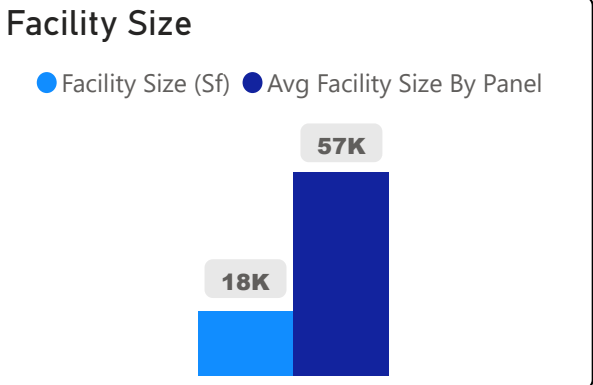

Agincourt Junior Public School

Agincourt Junior Public School

JK-6 Elementary Ward 20 Manna Wong

153
School Capacity

216
Enrollment

141%
2020 Utilization Rate

320
2025 Proj Enrollment

209%
2025 Utilization Rate