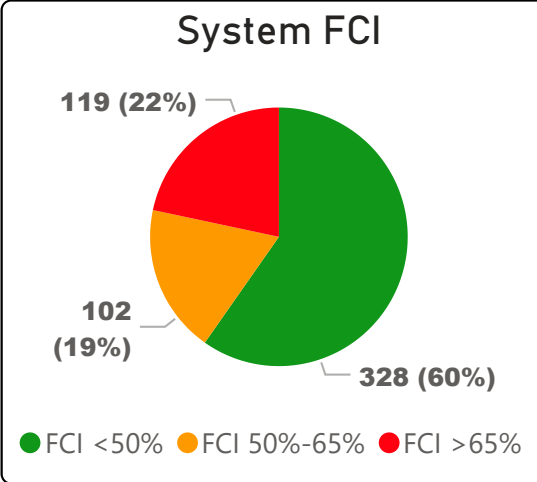

Agincourt Junior Public School

Agincourt Junior Public School

JK-6 Elementary Ward 20 Manna Wong

153
School Capacity

216
Enrollment

141%
2020 Utilization Rate

320
2025 Proj Enrollment

209%
2025 Utilization Rate