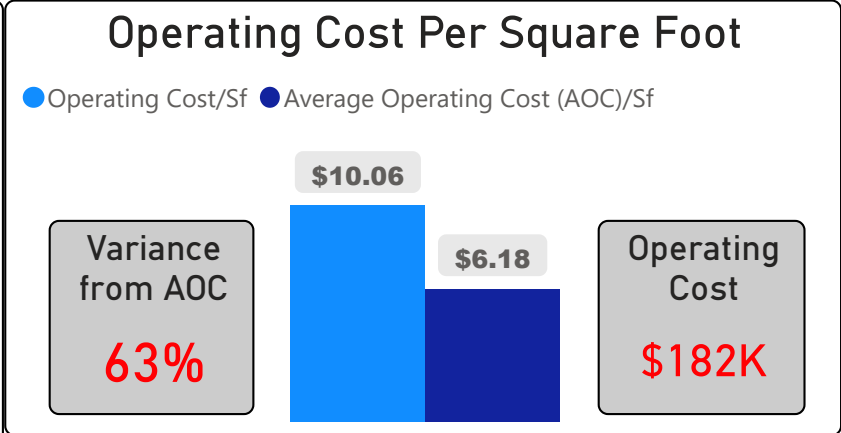

Agincourt Junior Public School

Agincourt Junior Public School

JK-6 Elementary Ward 20 Manna Wong

153
School Capacity

216
Enrollment

141%
2020 Utilization Rate

320
2025 Proj Enrollment

209%
2025 Utilization Rate