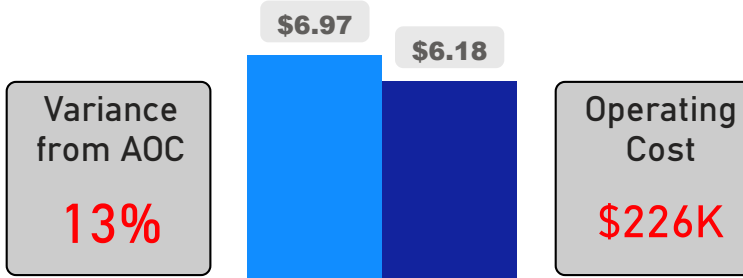

Site Size

● Site Size (Ac) ● Avg Site Size By Panel

Facility Size

● Facility Size (Sf) ● Avg Facility Size By Panel

Current FCI

System FCI

Operating Cost Per Square Foot

● Operating Cost/Sf ● Average Operating Cost (AOC)/Sf