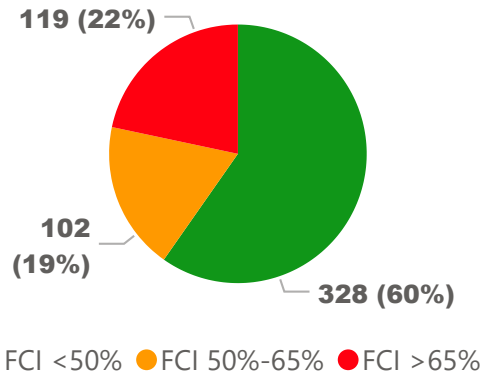

Site Size

● Site Size (Ac) ● Avg Site Size By Panel

Facility Size

● Facility Size (Sf) ● Avg Facility Size By Panel

Current FCI

System FCI

Operating Cost Per Square Foot

● Operating Cost/Sf ● Average Operating Cost (AOC)/Sf

Backlog Per Square Foot

● Backlog/Sf ● Average Backlog (AB)/Sf

258
School Capacity

240
Enrollment

93%
2020 Utilization Rate

319
2025 Proj Enrollment

124%
2025 Utilization Rate

[Go To Google Map](#)