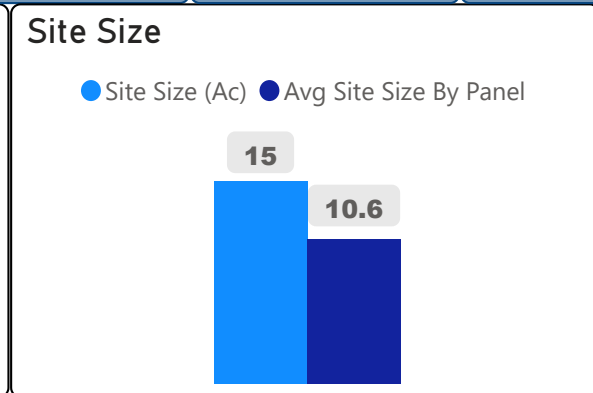

Dr Norman Bethune Collegiate Institute

Dr Norman Bethune Collegiate Instit... ▾

9-12 Secondary Ward 20 Manna Wong

1,083
School Capacity

984
Enrollment

91%
2020 Utilization Rate

1,115
2025 Proj Enrollment

103%
2025 Utilization Rate