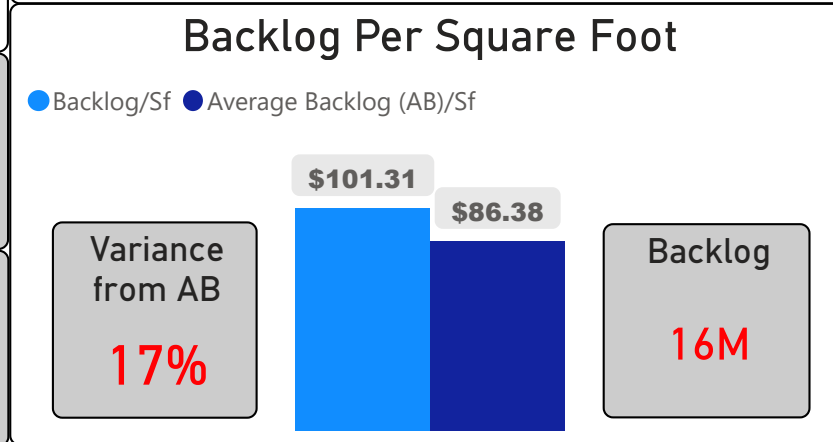

Dr Norman Bethune Collegiate Institute

Dr Norman Bethune Collegiate Instit... ▾

9-12 Secondary Ward 20 Manna Wong

1,083
School Capacity

984
Enrollment

91%
2020 Utilization Rate

1,115
2025 Proj Enrollment

103%
2025 Utilization Rate