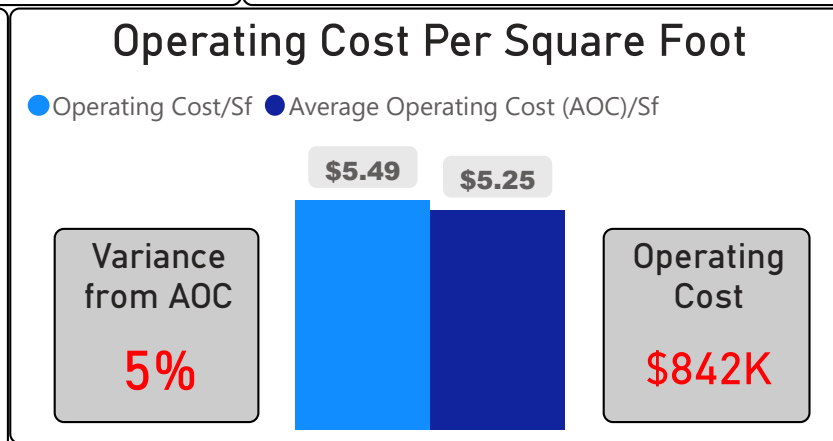

Dr Norman Bethune Collegiate Institute

Dr Norman Bethune Collegiate Instit... ▾

9-12 Secondary Ward 20 Manna Wong

1,083
School Capacity

984
Enrollment

91%
2020 Utilization Rate

1,115
2025 Proj Enrollment

103%
2025 Utilization Rate