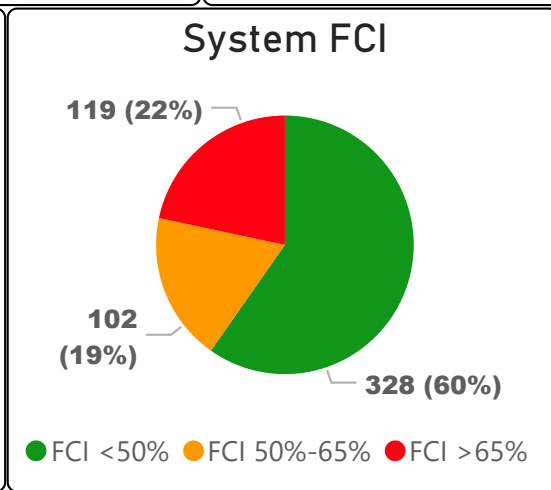

Dr Norman Bethune Collegiate Institute

Dr Norman Bethune Collegiate Instit... ▾

9-12 Secondary Ward 20 Manna Wong

1,083
School Capacity

984
Enrollment

91%
2020 Utilization Rate

1,115
2025 Proj Enrollment

103%
2025 Utilization Rate