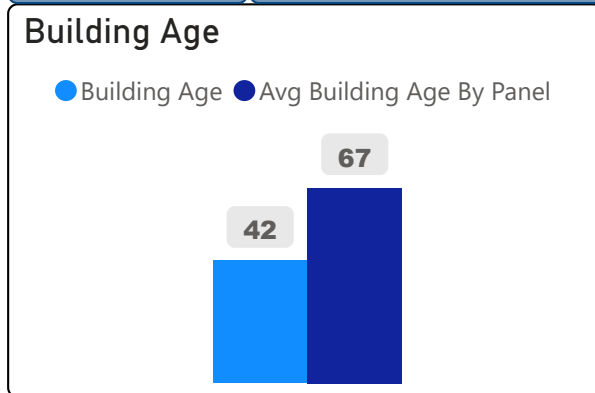

Dr Norman Bethune Collegiate Institute

Dr Norman Bethune Collegiate Instit... ▾

9-12 Secondary Ward 20 Manna Wong

1,083
School Capacity

984
Enrollment

91%
2020 Utilization Rate

1,115
2025 Proj Enrollment

103%
2025 Utilization Rate