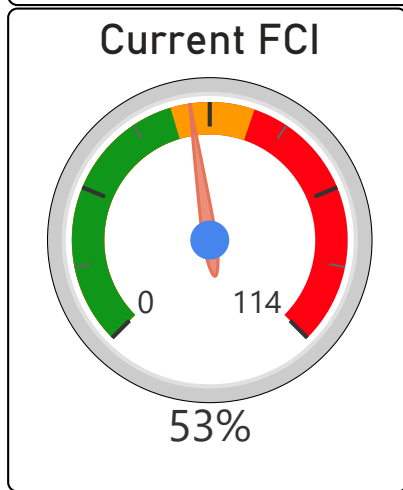

Dr Norman Bethune Collegiate Institute

Dr Norman Bethune Collegiate Instit... ▾

9-12 Secondary Ward 20 Manna Wong

1,083
School Capacity

984
Enrollment

91%
2020 Utilization Rate

1,115
2025 Proj Enrollment

103%
2025 Utilization Rate

[Go To Google Map](#)