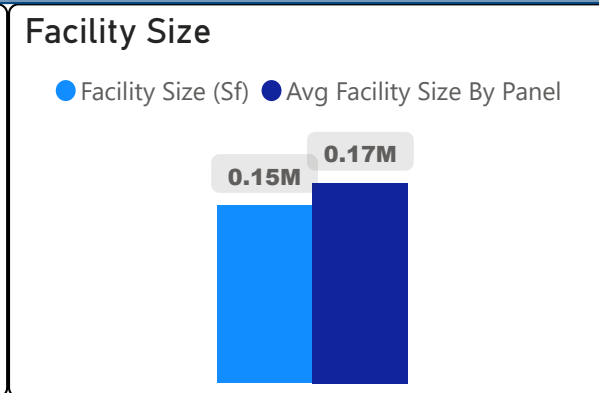

Dr Norman Bethune Collegiate Institute

Dr Norman Bethune Collegiate Instit... ▾

9-12 Secondary Ward 20 Manna Wong

1,083
School Capacity

984
Enrollment

91%
2020 Utilization Rate

1,115
2025 Proj Enrollment

103%
2025 Utilization Rate