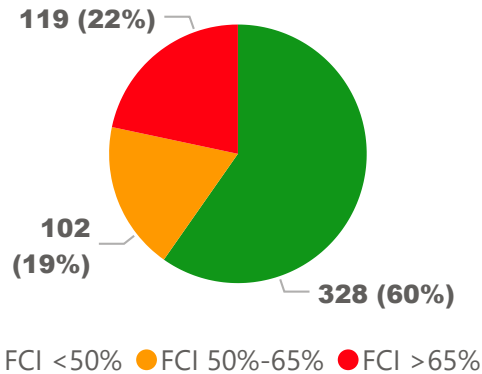

Site Size

● Site Size (Ac) ● Avg Site Size By Panel

Facility Size

● Facility Size (Sf) ● Avg Facility Size By Panel

Current FCI

System FCI

Operating Cost Per Square Foot

● Operating Cost/Sf ● Average Operating Cost (AOC)/Sf

Backlog Per Square Foot

● Backlog/Sf ● Average Backlog (AB)/Sf

383

School Capacity

297

Enrollment

78%

2020 Utilization Rate