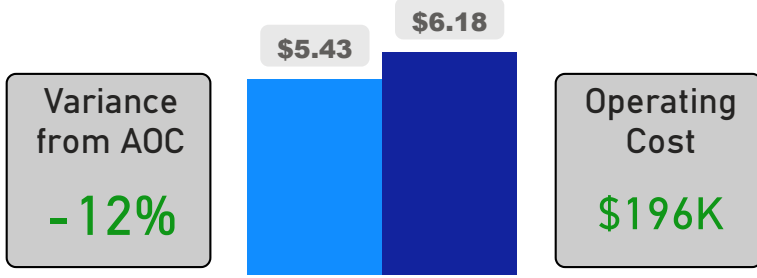

Site Size

● Site Size (Ac) ● Avg Site Size By Panel

Facility Size

● Facility Size (Sf) ● Avg Facility Size By Panel

Current FCI

System FCI

Operating Cost Per Square Foot

● Operating Cost/Sf ● Average Operating Cost (AOC)/Sf

Backlog Per Square Foot

● Backlog/Sf ● Average Backlog (AB)/Sf

383

School Capacity

297

Enrollment

78%

2020 Utilization Rate