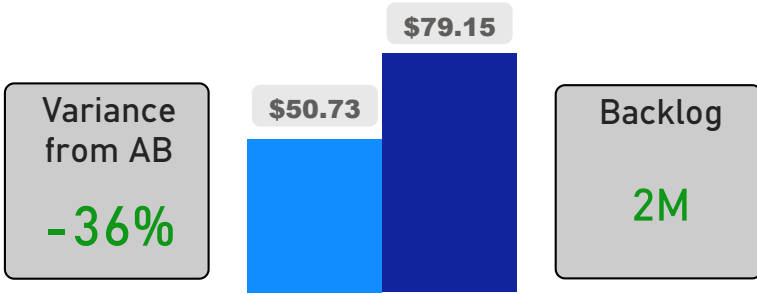

Backlog Per Square Foot

● Backlog/Sf ● Average Backlog (AB)/Sf