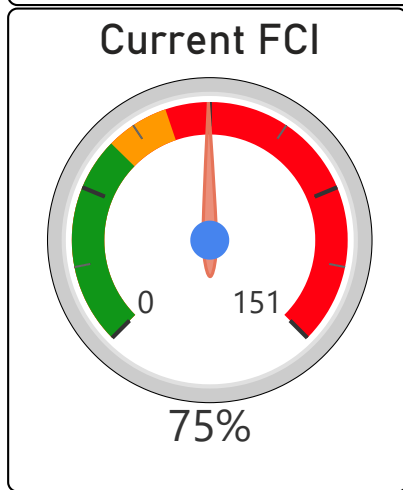

Highland Heights Junior Public School

Highland Heights Junior Public School

JK-6 Elementary Ward 20 Manna Wong

268
School Capacity

193
Enrollment

72%
2020 Utilization Rate

200
2025 Proj Enrollment

75%
2025 Utilization Rate

[Go To Google Map](#)