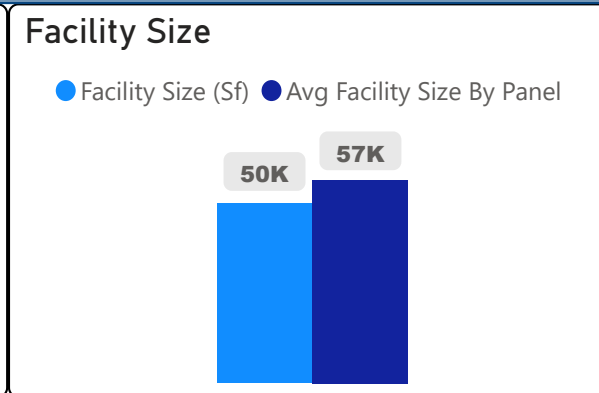

Highland Heights Junior Public School

Highland Heights Junior Public School

JK-6 Elementary Ward 20 Manna Wong

268
School Capacity

193
Enrollment

72%
2020 Utilization Rate

200
2025 Proj Enrollment

75%
2025 Utilization Rate