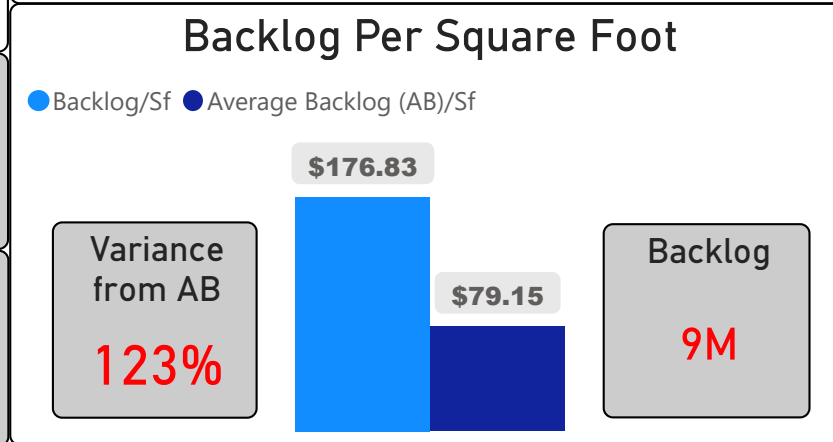

Highland Heights Junior Public School

Highland Heights Junior Public School

JK-6 Elementary Ward 20 Manna Wong

268
School Capacity

193
Enrollment

72%
2020 Utilization Rate

200
2025 Proj Enrollment

75%
2025 Utilization Rate