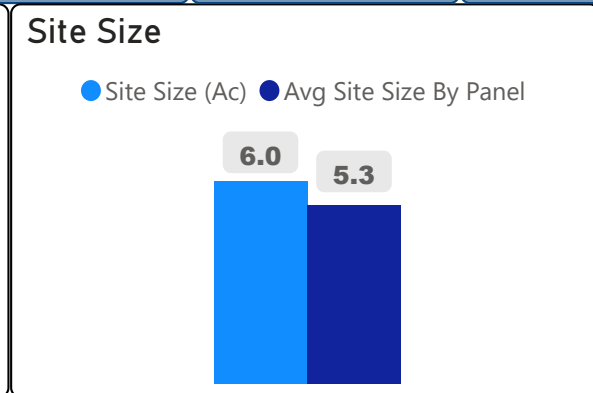

Highland Heights Junior Public School

Highland Heights Junior Public School

JK-6 Elementary Ward 20 Manna Wong

268
School Capacity

193
Enrollment

72%
2020 Utilization Rate

200
2025 Proj Enrollment

75%
2025 Utilization Rate