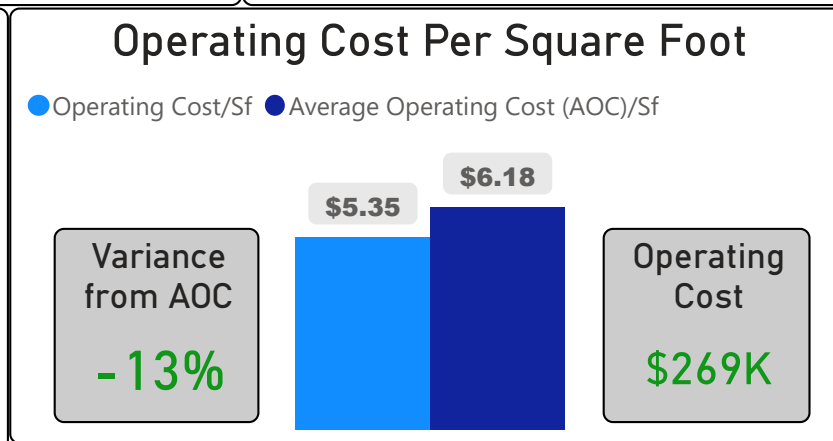

Highland Heights Junior Public School

Highland Heights Junior Public School

JK-6 Elementary Ward 20 Manna Wong

268
School Capacity

193
Enrollment

72%
2020 Utilization Rate

200
2025 Proj Enrollment

75%
2025 Utilization Rate