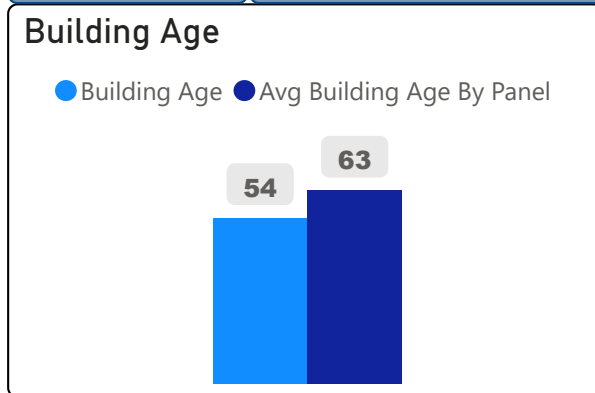

Highland Heights Junior Public School

Highland Heights Junior Public School

JK-6 Elementary Ward 20 Manna Wong

268
School Capacity

193
Enrollment

72%
2020 Utilization Rate

200
2025 Proj Enrollment

75%
2025 Utilization Rate