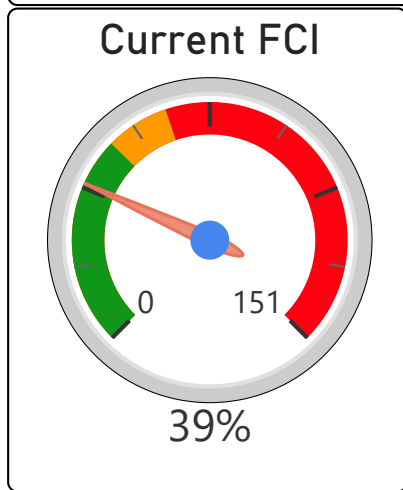

Inglewood Heights Junior Public School

Inglewood Heights Junior Public Sch... ▾

JK-6 Elementary Ward 20 Manna Wong

240
School Capacity

296
Enrollment

123%
2020 Utilization Rate

393
2025 Proj Enrollment

164%
2025 Utilization Rate