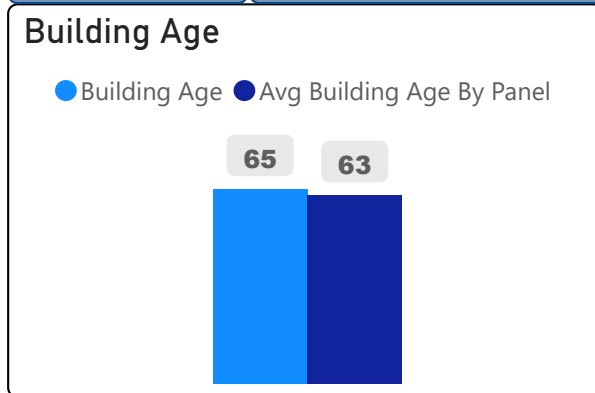

Inglewood Heights Junior Public School

Inglewood Heights Junior Public Sch... ▾

JK-6 Elementary Ward 20 Manna Wong

240
School Capacity

296
Enrollment

123%
2020 Utilization Rate

393
2025 Proj Enrollment

164%
2025 Utilization Rate