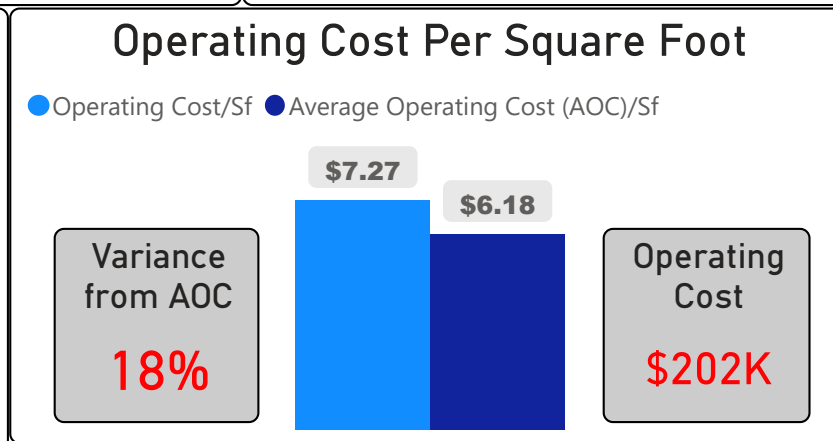

Inglewood Heights Junior Public School

Inglewood Heights Junior Public Sch... ▾

JK-6 Elementary Ward 20 Manna Wong

240
School Capacity

296
Enrollment

123%
2020 Utilization Rate

393
2025 Proj Enrollment

164%
2025 Utilization Rate