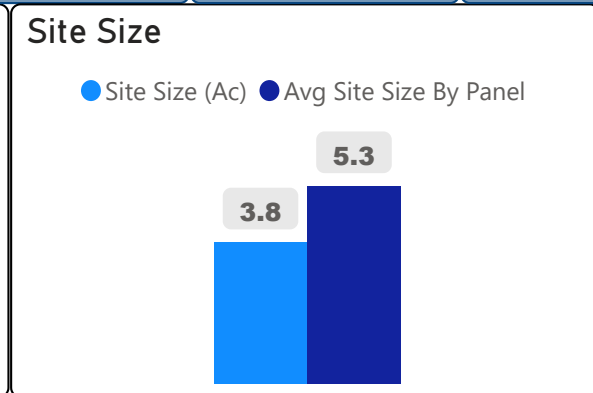

Inglewood Heights Junior Public School

Inglewood Heights Junior Public Sch... ▾

JK-6 Elementary Ward 20 Manna Wong

240
School Capacity

296
Enrollment

123%
2020 Utilization Rate

393
2025 Proj Enrollment

164%
2025 Utilization Rate