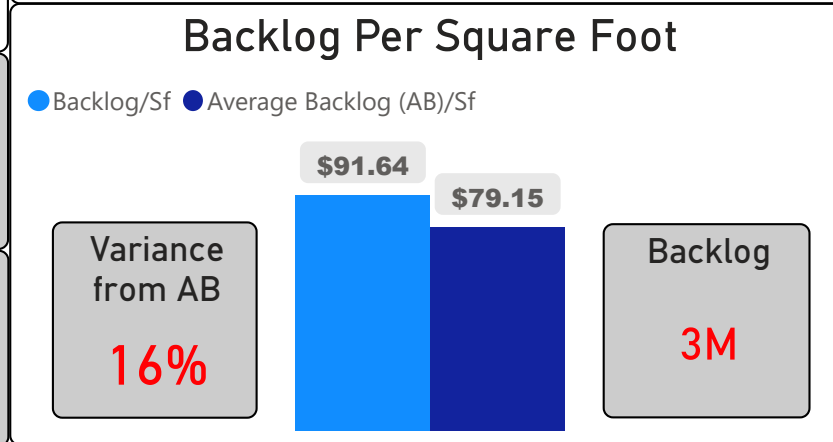

Inglewood Heights Junior Public School

Inglewood Heights Junior Public Sch... ▾

JK-6 Elementary Ward 20 Manna Wong

240
School Capacity

296
Enrollment

123%
2020 Utilization Rate

393
2025 Proj Enrollment

164%
2025 Utilization Rate