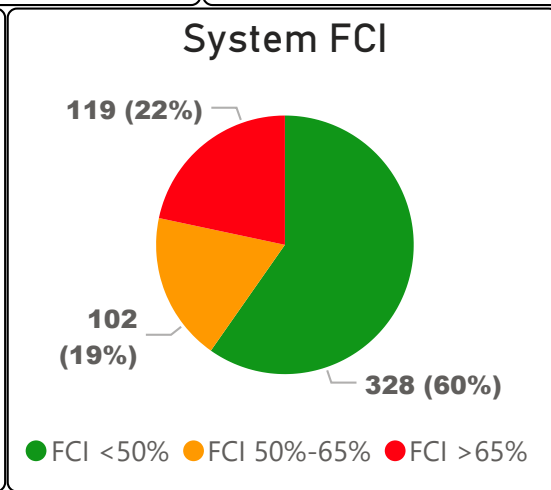

Inglewood Heights Junior Public School

Inglewood Heights Junior Public Sch... ▾

JK-6 Elementary Ward 20 Manna Wong

240
School Capacity

296
Enrollment

123%
2020 Utilization Rate

393
2025 Proj Enrollment

164%
2025 Utilization Rate