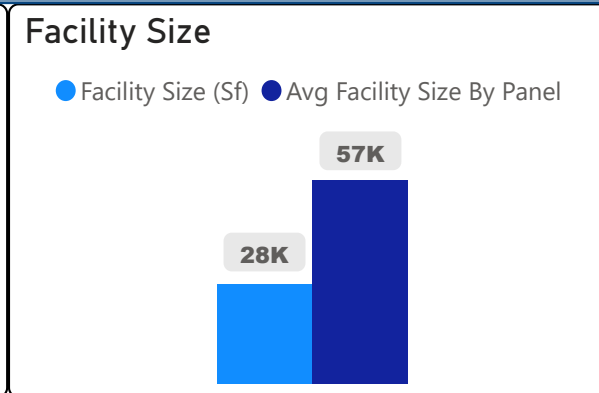

Inglewood Heights Junior Public School

Inglewood Heights Junior Public Sch... ▾

JK-6 Elementary Ward 20 Manna Wong

240
School Capacity

296
Enrollment

123%
2020 Utilization Rate

393
2025 Proj Enrollment

164%
2025 Utilization Rate