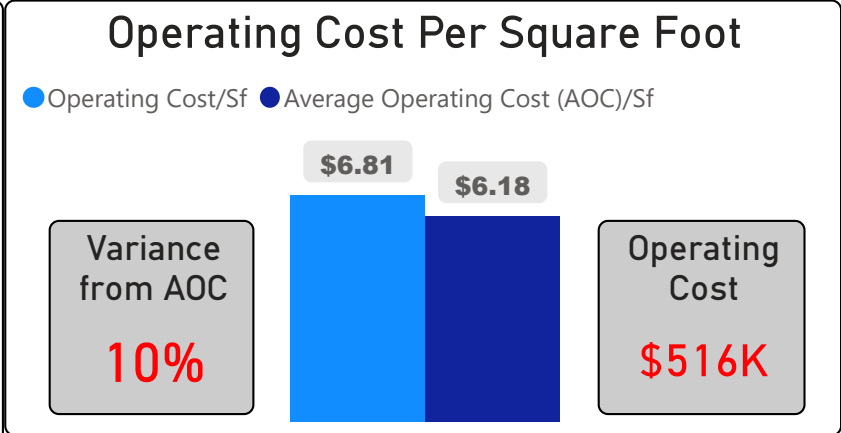

J B Tyrrell Senior Public School

J B Tyrrell Senior Public School

7-8 Elementary Ward 20 Manna Wong

435
School Capacity

423
Enrollment

97%
2020 Utilization Rate

329
2025 Proj Enrollment

76%
2025 Utilization Rate