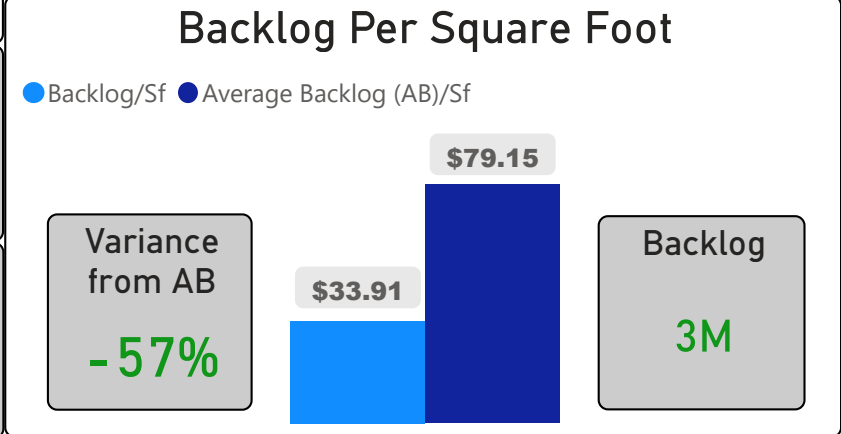

J B Tyrrell Senior Public School

J B Tyrrell Senior Public School

7-8 Elementary Ward 20 Manna Wong

435
School Capacity

423
Enrollment

97%
2020 Utilization Rate

329
2025 Proj Enrollment

76%
2025 Utilization Rate