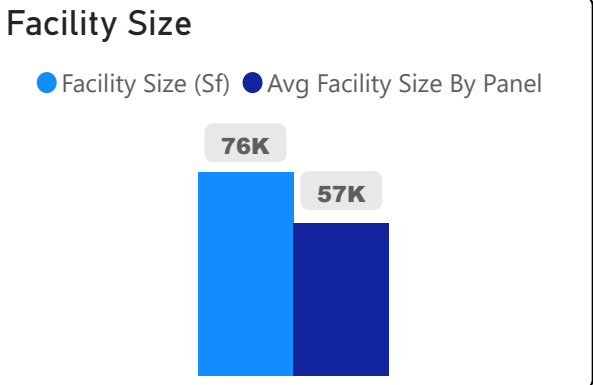

J B Tyrrell Senior Public School

J B Tyrrell Senior Public School

7-8 Elementary Ward 20 Manna Wong

435
School Capacity

423
Enrollment

97%
2020 Utilization Rate

329
2025 Proj Enrollment

76%
2025 Utilization Rate