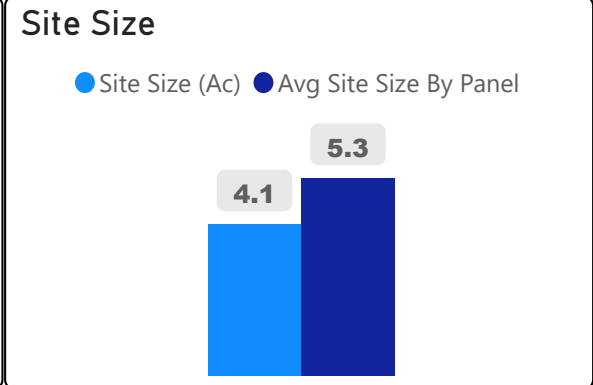

J B Tyrrell Senior Public School

J B Tyrrell Senior Public School

7-8 Elementary Ward 20 Manna Wong

435
School Capacity

423
Enrollment

97%
2020 Utilization Rate

329
2025 Proj Enrollment

76%
2025 Utilization Rate