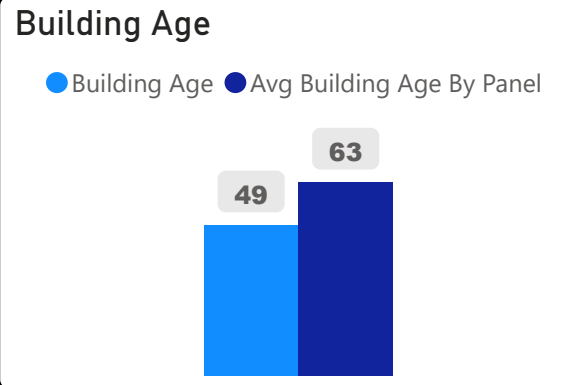

J B Tyrrell Senior Public School

J B Tyrrell Senior Public School

7-8 Elementary Ward 20 Manna Wong

435
School Capacity

423
Enrollment

97%
2020 Utilization Rate

329
2025 Proj Enrollment

76%
2025 Utilization Rate