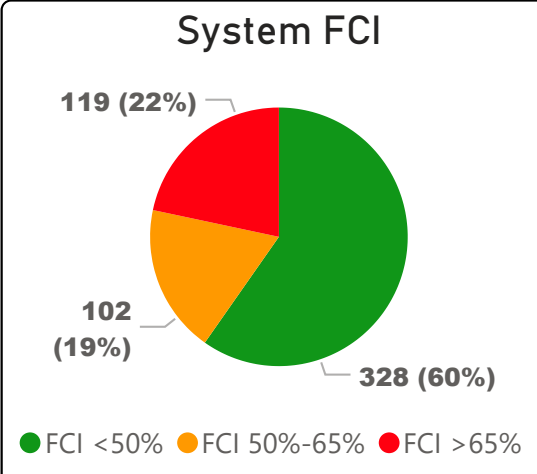

J B Tyrrell Senior Public School

J B Tyrrell Senior Public School

7-8 Elementary Ward 20 Manna Wong

435
School Capacity

423
Enrollment

97%
2020 Utilization Rate

329
2025 Proj Enrollment

76%
2025 Utilization Rate