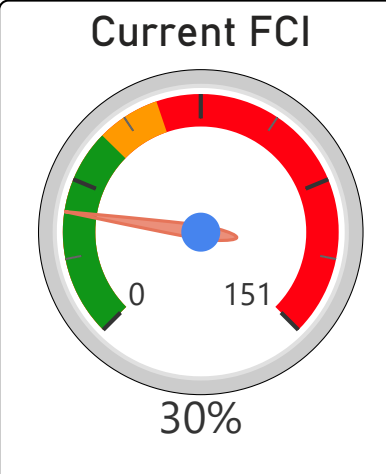

J B Tyrrell Senior Public School

J B Tyrrell Senior Public School

7-8 Elementary Ward 20 Manna Wong

435
School Capacity

423
Enrollment

97%
2020 Utilization Rate

329
2025 Proj Enrollment

76%
2025 Utilization Rate

[Go To Google Map](#)