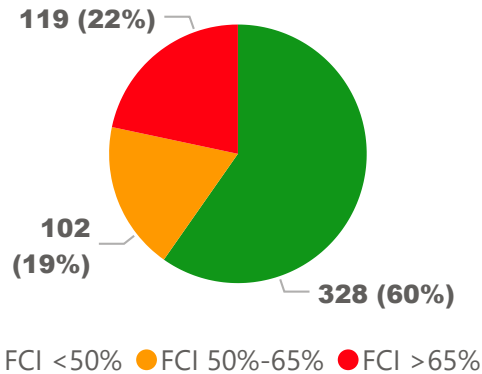

Site Size

● Site Size (Ac) ● Avg Site Size By Panel

Facility Size

● Facility Size (Sf) ● Avg Facility Size By Panel

Current FCI

System FCI

Operating Cost Per Square Foot

● Operating Cost/Sf ● Average Operating Cost (AOC)/Sf

Backlog Per Square Foot

● Backlog/Sf ● Average Backlog (AB)/Sf

957
School Capacity

439
Enrollment

46%
2020 Utilization Rate

547
2025 Proj Enrollment

57%
2025 Utilization Rate

Go To Google Map