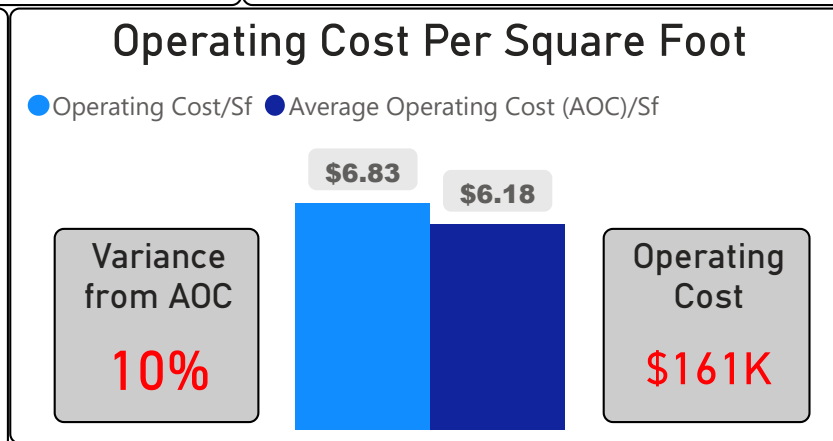

Lynnwood Heights Junior Public School

Lynnwood Heights Junior Public Sch... ▾

JK-6 Elementary Ward 20 Manna Wong

148
School Capacity

170
Enrollment

115%
2020 Utilization Rate

235
2025 Proj Enrollment

159%
2025 Utilization Rate