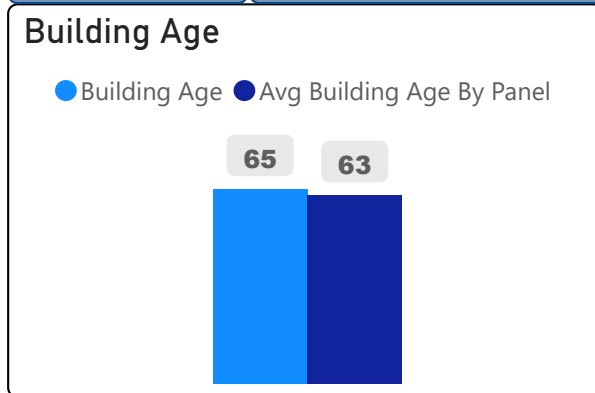

Lynnwood Heights Junior Public School

Lynnwood Heights Junior Public Sch... ▾

JK-6 Elementary Ward 20 Manna Wong

148
School Capacity

170
Enrollment

115%
2020 Utilization Rate

235
2025 Proj Enrollment

159%
2025 Utilization Rate