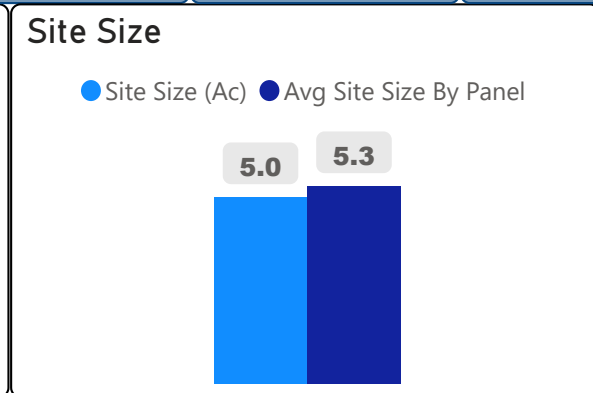

Lynnwood Heights Junior Public School

Lynnwood Heights Junior Public Sch... ▾

JK-6 Elementary Ward 20 Manna Wong

148
School Capacity

170
Enrollment

115%
2020 Utilization Rate

235
2025 Proj Enrollment

159%
2025 Utilization Rate