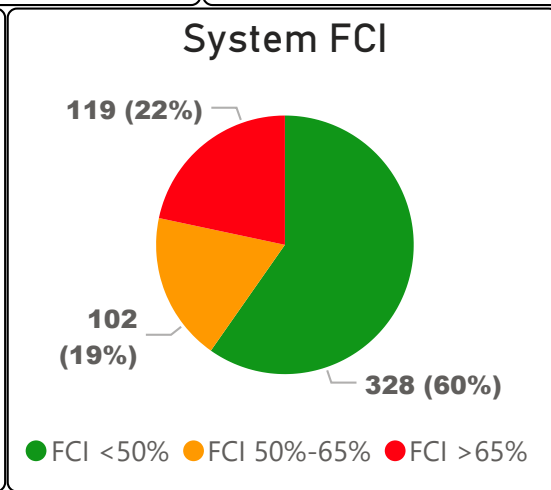

Lynnwood Heights Junior Public School

Lynnwood Heights Junior Public Sch... ▾

JK-6 Elementary Ward 20 Manna Wong

148
School Capacity

170
Enrollment

115%
2020 Utilization Rate

235
2025 Proj Enrollment

159%
2025 Utilization Rate