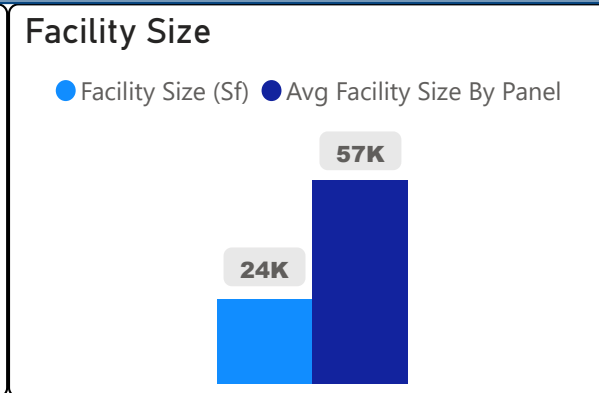

Lynnwood Heights Junior Public School

Lynnwood Heights Junior Public Sch... ▾

JK-6 Elementary Ward 20 Manna Wong

148
School Capacity

170
Enrollment

115%
2020 Utilization Rate

235
2025 Proj Enrollment

159%
2025 Utilization Rate