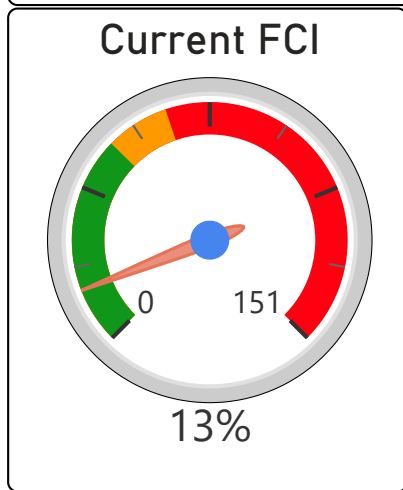

Lynnwood Heights Junior Public School

Lynnwood Heights Junior Public Sch... ▾

JK-6 Elementary Ward 20 Manna Wong

148
School Capacity

170
Enrollment

115%
2020 Utilization Rate

235
2025 Proj Enrollment

159%
2025 Utilization Rate