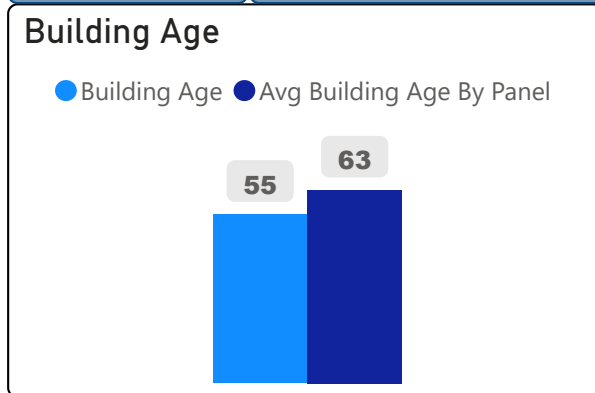

North Bridlewood Junior Public School

North Bridlewood Junior Public Sch... ▾

JK-6 Elementary Ward 20 Manna Wong

413
School Capacity

219
Enrollment

53%
2020 Utilization Rate

228
2025 Proj Enrollment

55%
2025 Utilization Rate