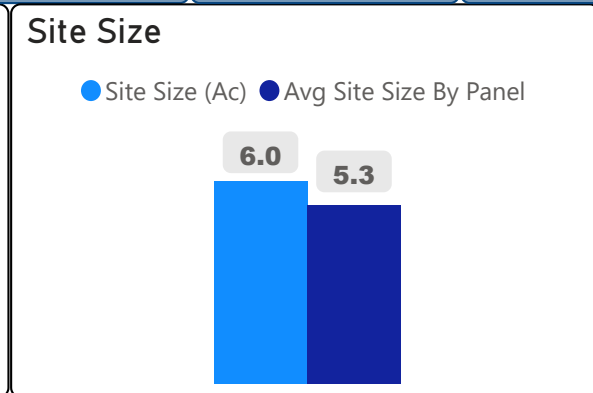

North Bridlewood Junior Public School

North Bridlewood Junior Public Sch... ▾

JK-6 Elementary Ward 20 Manna Wong

413
School Capacity

219
Enrollment

53%
2020 Utilization Rate

228
2025 Proj Enrollment

55%
2025 Utilization Rate