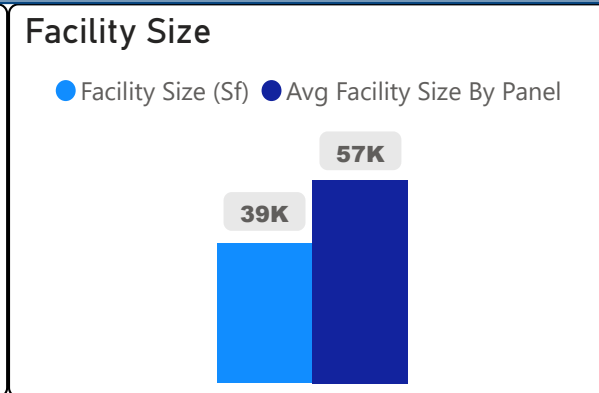

North Bridlewood Junior Public School

North Bridlewood Junior Public Sch... ▾

JK-6 Elementary Ward 20 Manna Wong

413
School Capacity

219
Enrollment

53%
2020 Utilization Rate

228
2025 Proj Enrollment

55%
2025 Utilization Rate