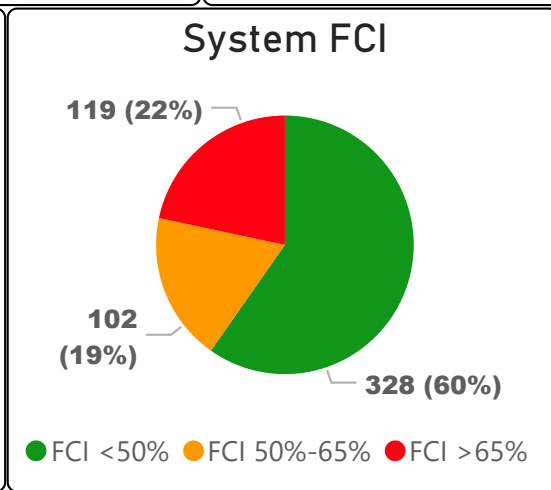

North Bridlewood Junior Public School

North Bridlewood Junior Public Sch... ▾

JK-6 Elementary Ward 20 Manna Wong

413
School Capacity

219
Enrollment

53%
2020 Utilization Rate

228
2025 Proj Enrollment

55%
2025 Utilization Rate