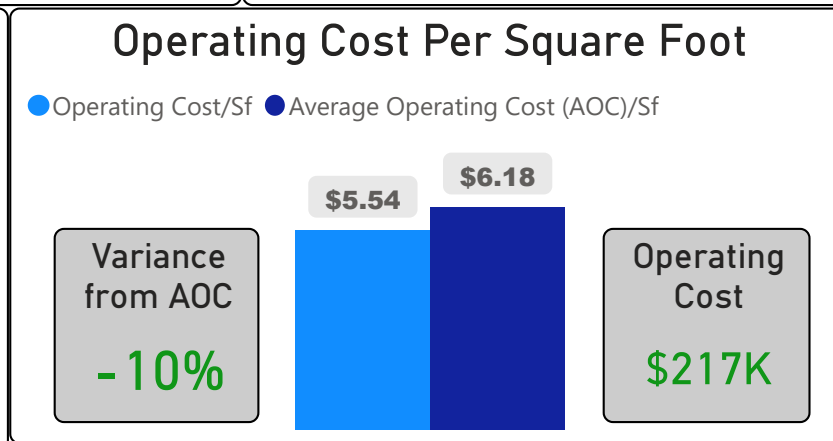

North Bridlewood Junior Public School

North Bridlewood Junior Public Sch... ▾

JK-6 Elementary Ward 20 Manna Wong

413
School Capacity

219
Enrollment

53%
2020 Utilization Rate

228
2025 Proj Enrollment

55%
2025 Utilization Rate