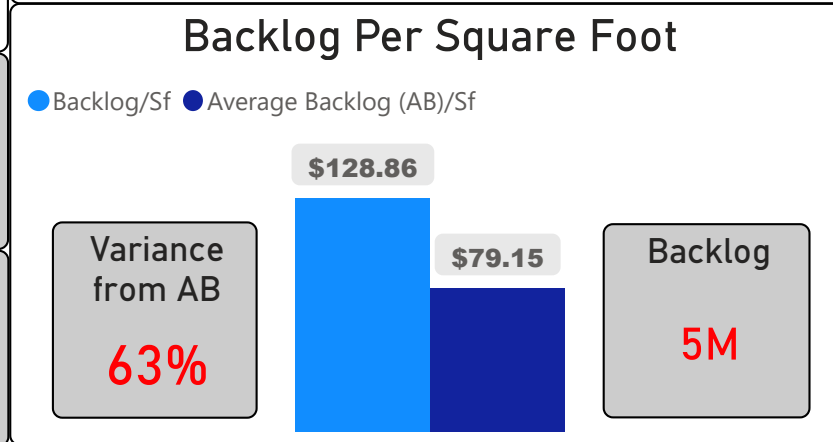

North Bridlewood Junior Public School

North Bridlewood Junior Public Sch... ▾

JK-6 Elementary Ward 20 Manna Wong

413
School Capacity

219
Enrollment

53%
2020 Utilization Rate

228
2025 Proj Enrollment

55%
2025 Utilization Rate