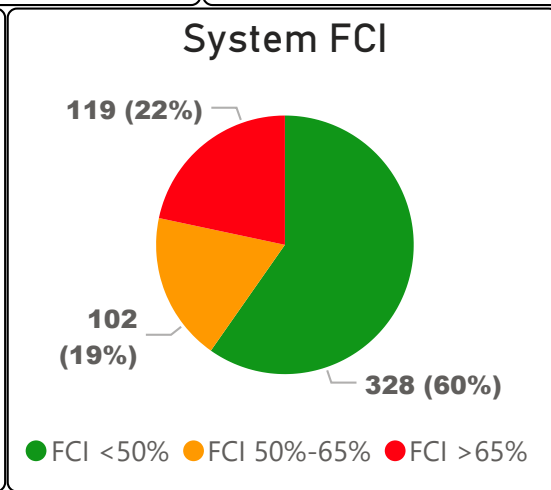

Pauline Johnson Junior Public School

Pauline Johnson Junior Public School ▾

JK-6 Elementary Ward 20 Manna Wong

498
School Capacity

326
Enrollment

65%
2020 Utilization Rate

352
2025 Proj Enrollment

71%
2025 Utilization Rate