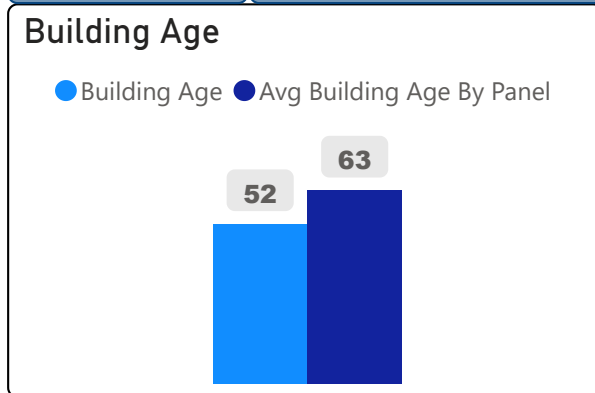

Pauline Johnson Junior Public School

Pauline Johnson Junior Public School ▾

JK-6 Elementary Ward 20 Manna Wong

498
School Capacity

326
Enrollment

65%
2020 Utilization Rate

352
2025 Proj Enrollment

71%
2025 Utilization Rate