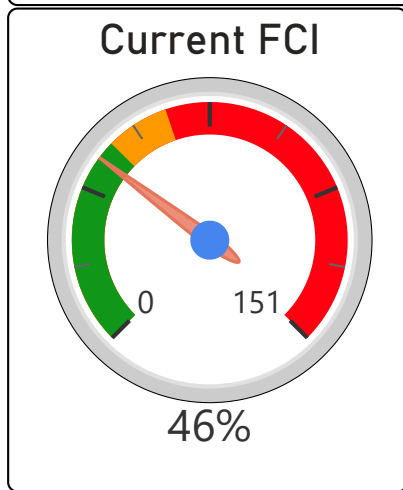

Pauline Johnson Junior Public School

Pauline Johnson Junior Public School ▾

JK-6 Elementary Ward 20 Manna Wong

498
School Capacity

326
Enrollment

65%
2020 Utilization Rate

352
2025 Proj Enrollment

71%
2025 Utilization Rate

[Go To Google Map](#)