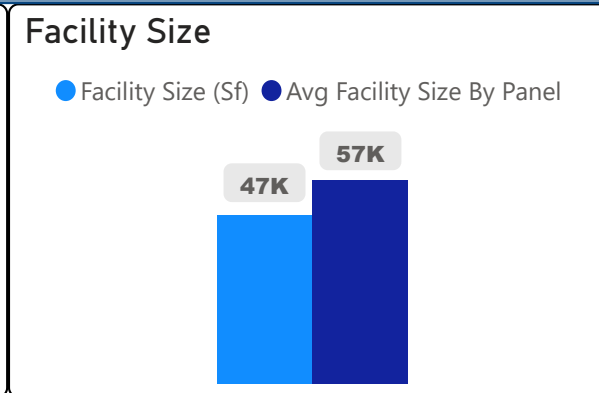

Pauline Johnson Junior Public School

Pauline Johnson Junior Public School ▾

JK-6 Elementary Ward 20 Manna Wong

498
School Capacity

326
Enrollment

65%
2020 Utilization Rate

352
2025 Proj Enrollment

71%
2025 Utilization Rate