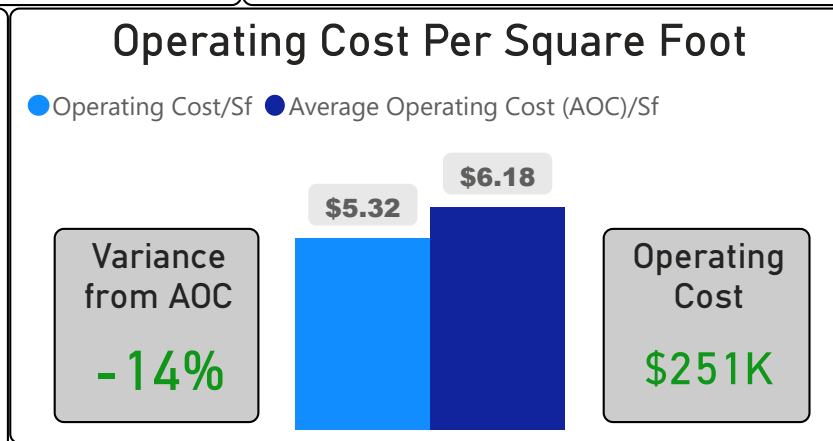

Pauline Johnson Junior Public School

Pauline Johnson Junior Public School ▾

JK-6 Elementary Ward 20 Manna Wong

498
School Capacity

326
Enrollment

65%
2020 Utilization Rate

352
2025 Proj Enrollment

71%
2025 Utilization Rate