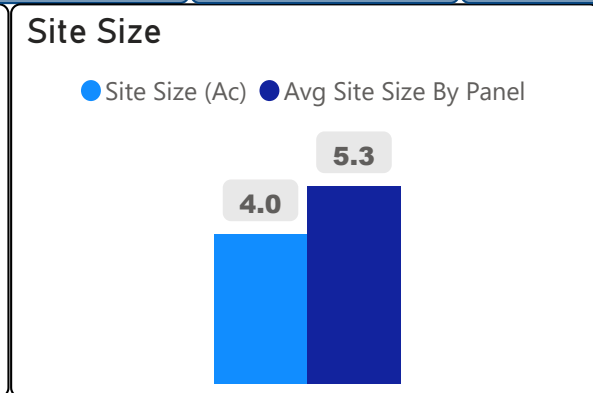

Pauline Johnson Junior Public School

Pauline Johnson Junior Public School ▾

JK-6 Elementary Ward 20 Manna Wong

498
School Capacity

326
Enrollment

65%
2020 Utilization Rate

352
2025 Proj Enrollment

71%
2025 Utilization Rate