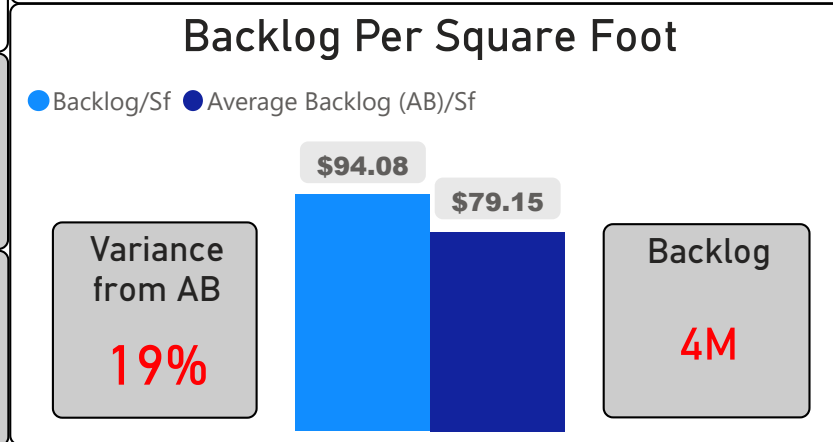

Pauline Johnson Junior Public School

Pauline Johnson Junior Public School ▾

JK-6 Elementary Ward 20 Manna Wong

498
School Capacity

326
Enrollment

65%
2020 Utilization Rate

352
2025 Proj Enrollment

71%
2025 Utilization Rate