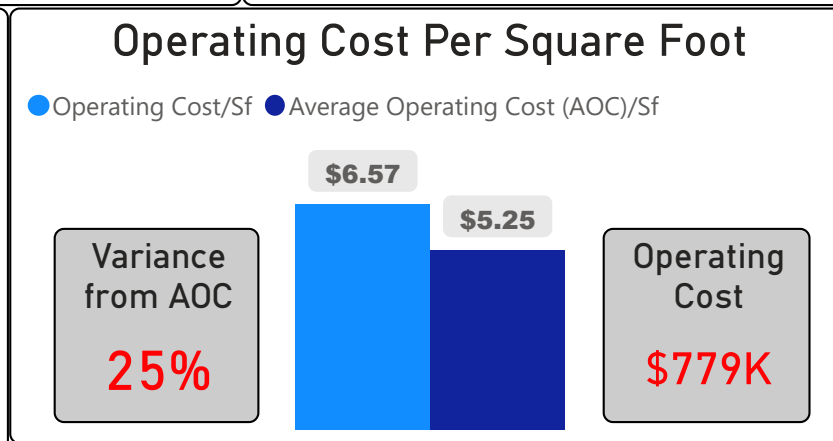

Sir William Osler High School

Sir William Osler High School

9-12 Secondary Ward 20 Manna Wong

528
School Capacity

177
Enrollment

34%
2020 Utilization Rate

168
2025 Proj Enrollment

32%
2025 Utilization Rate