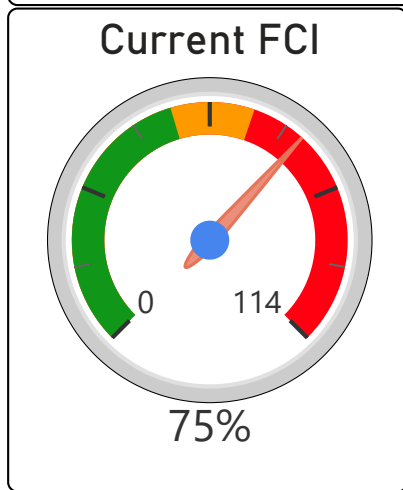

Sir William Osler High School

Sir William Osler High School

9-12 Secondary Ward 20 Manna Wong

528
School Capacity

177
Enrollment

34%
2020 Utilization Rate

168
2025 Proj Enrollment

32%
2025 Utilization Rate

[Go To Google Map](#)