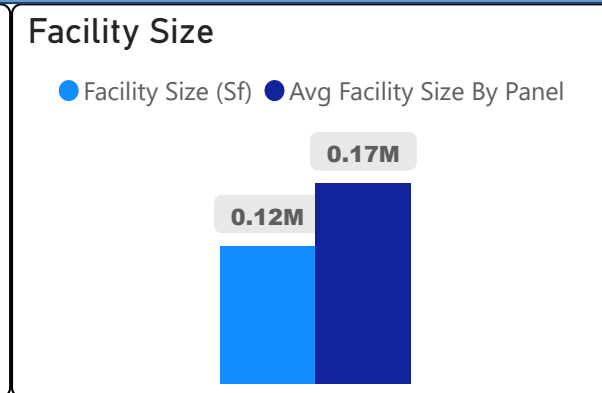

Sir William Osler High School

Sir William Osler High School

9-12 Secondary Ward 20 Manna Wong

528
School Capacity

177
Enrollment

34%
2020 Utilization Rate

168
2025 Proj Enrollment

32%
2025 Utilization Rate