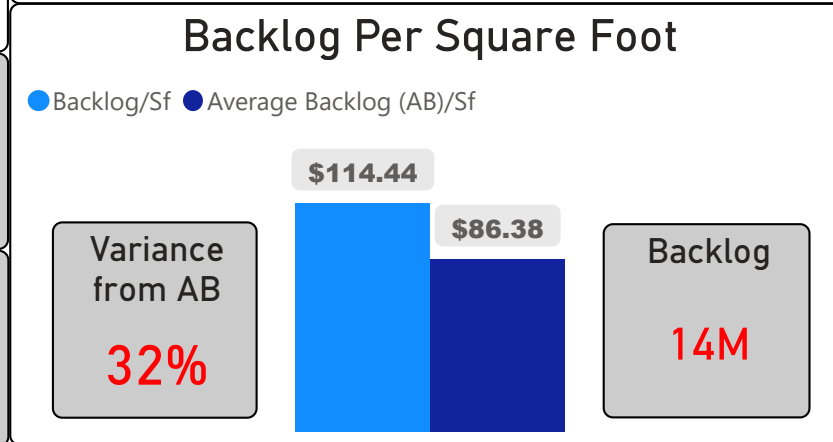

Sir William Osler High School

Sir William Osler High School

9-12 Secondary Ward 20 Manna Wong

528
School Capacity

177
Enrollment

34%
2020 Utilization Rate

168
2025 Proj Enrollment

32%
2025 Utilization Rate