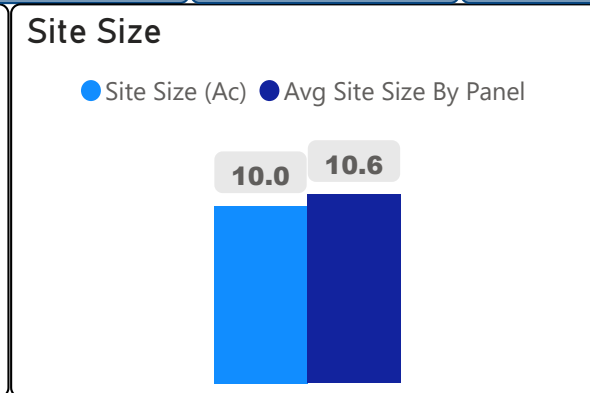

Sir William Osler High School

Sir William Osler High School

9-12 Secondary Ward 20 Manna Wong

528
School Capacity

177
Enrollment

34%
2020 Utilization Rate

168
2025 Proj Enrollment

32%
2025 Utilization Rate