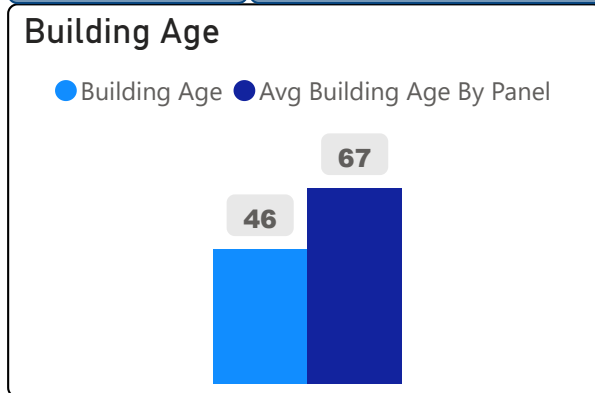

Sir William Osler High School

Sir William Osler High School

9-12 Secondary Ward 20 Manna Wong

528
School Capacity

177
Enrollment

34%
2020 Utilization Rate

168
2025 Proj Enrollment

32%
2025 Utilization Rate