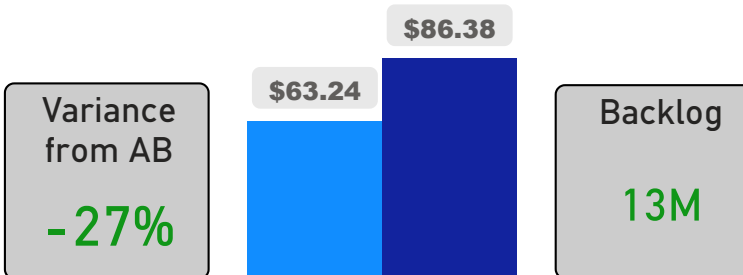

Site Size

● Site Size (Ac) ● Avg Site Size By Panel

Facility Size

● Facility Size (Sf) ● Avg Facility Size By Panel

Current FCI

System FCI

Operating Cost Per Square Foot

● Operating Cost/Sf ● Average Operating Cost (AOC)/Sf

Backlog Per Square Foot

● Backlog/Sf ● Average Backlog (AB)/Sf

1419

Capacity

1,350

Enrollment

95%

2020 Utilization Rate