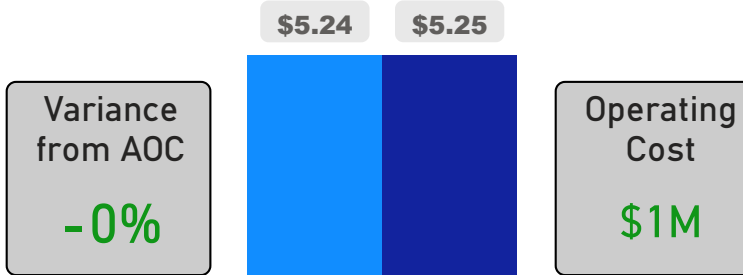

Site Size

● Site Size (Ac) ● Avg Site Size By Panel

Facility Size

● Facility Size (Sf) ● Avg Facility Size By Panel

Current FCI

System FCI

Operating Cost Per Square Foot

● Operating Cost/Sf ● Average Operating Cost (AOC)/Sf

Backlog Per Square Foot

● Backlog/Sf ● Average Backlog (AB)/Sf

1419

Capacity

1,350

Enrollment

95%

2020 Utilization Rate