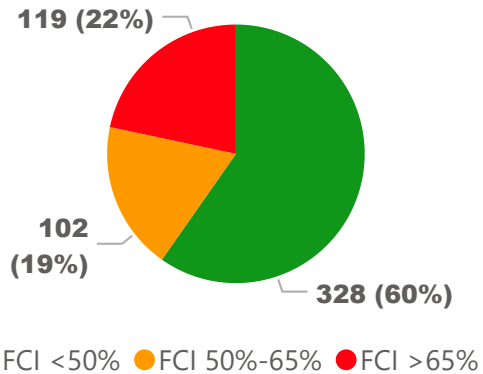

Site Size

● Site Size (Ac) ● Avg Site Size By Panel

Facility Size

● Facility Size (Sf) ● Avg Facility Size By Panel

Current FCI

System FCI

Operating Cost Per Square Foot

● Operating Cost/Sf ● Average Operating Cost (AOC)/Sf

Backlog Per Square Foot

● Backlog/Sf ● Average Backlog (AB)/Sf

1419

Capacity

1,350

Enrollment

95%

2020 Utilization Rate