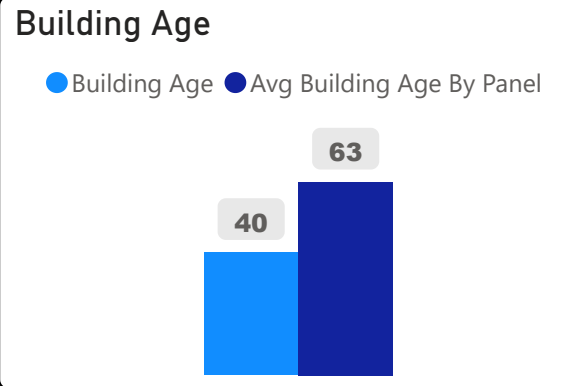

Agnes Macphail Public School

Agnes Macphail Public School

JK-8 Elementary Ward 21 Yalini Rajakulasingam

314
Capacity

266
Enrollment

85%
2020 Utilization Rate

241
2025 Proj Enrollment

77%
2025 Utilization Rate