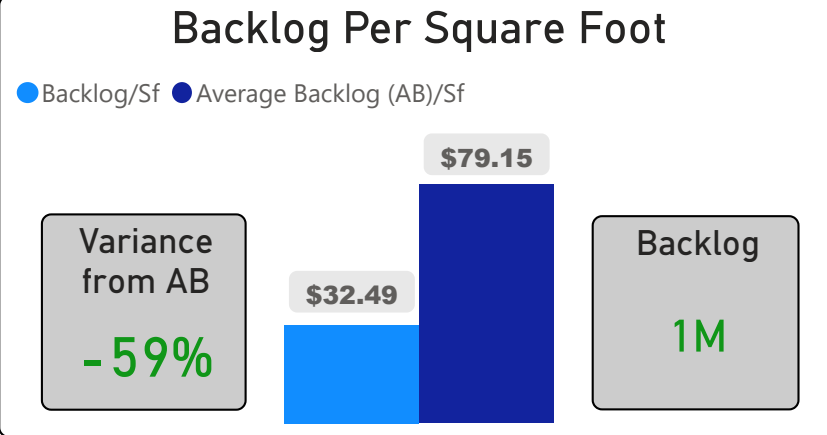

Agnes Macphail Public School

Agnes Macphail Public School

JK-8 Elementary Ward 21 Yalini Rajakulasingam

314
Capacity

266
Enrollment

85%
2020 Utilization Rate

241
2025 Proj Enrollment

77%
2025 Utilization Rate