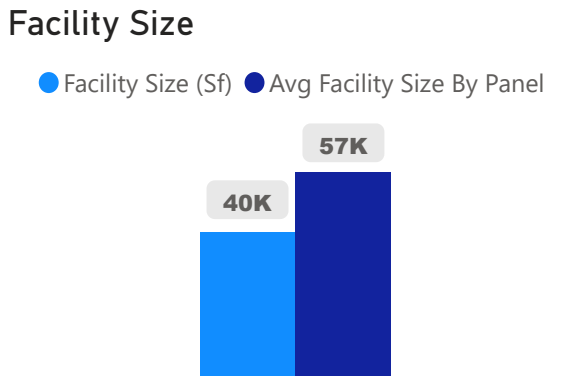

Agnes Macphail Public School

Agnes Macphail Public School

JK-8 Elementary Ward 21 Yalini Rajakulasingam

314
Capacity

266
Enrollment

85%
2020 Utilization Rate

241
2025 Proj Enrollment

77%
2025 Utilization Rate