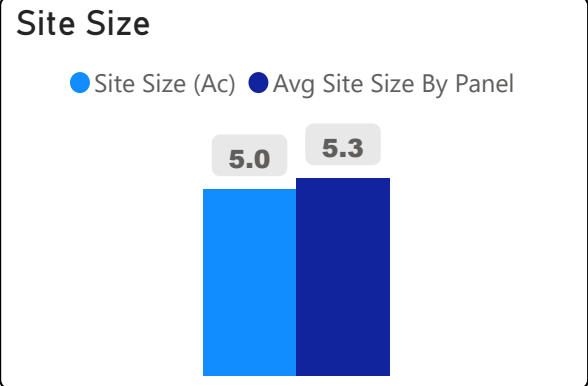

Agnes Macphail Public School

Agnes Macphail Public School

JK-8 Elementary Ward 21 Yalini Rajakulasingam

314
Capacity

266
Enrollment

85%
2020 Utilization Rate

241
2025 Proj Enrollment

77%
2025 Utilization Rate