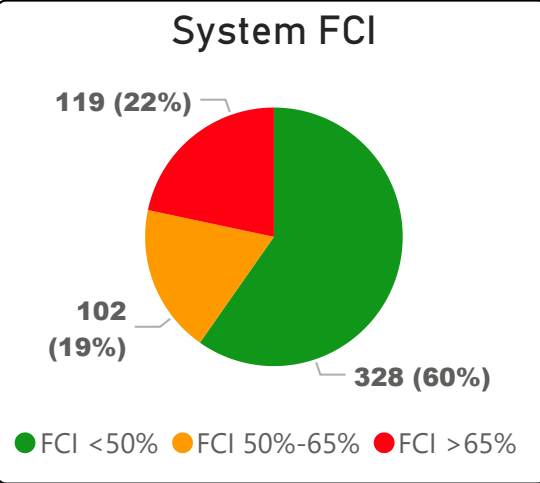

Agnes Macphail Public School

Agnes Macphail Public School

JK-8 Elementary Ward 21 Yalini Rajakulasingam

314
Capacity

266
Enrollment

85%
2020 Utilization Rate

241
2025 Proj Enrollment

77%
2025 Utilization Rate