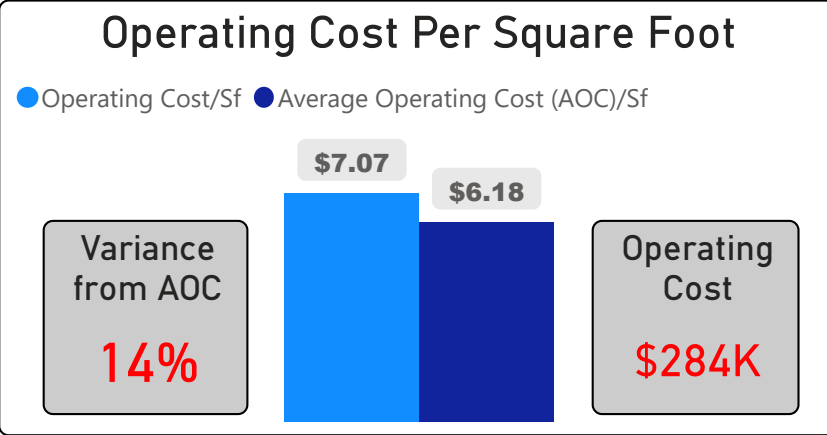

Agnes Macphail Public School

Agnes Macphail Public School

JK-8 Elementary Ward 21 Yalini Rajakulasingam

314
Capacity

266
Enrollment

85%
2020 Utilization Rate

241
2025 Proj Enrollment

77%
2025 Utilization Rate