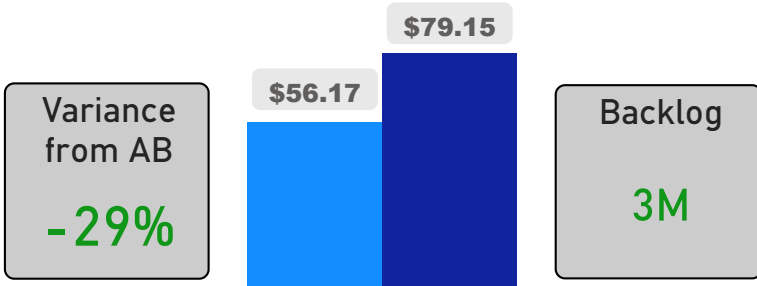

Backlog Per Square Foot

● Backlog/Sf ● Average Backlog (AB)/Sf