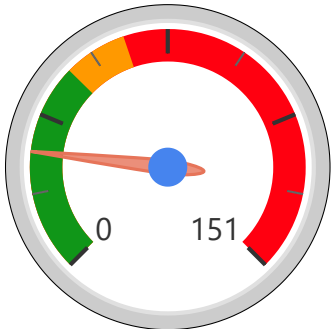

Site Size

● Site Size (Ac) ● Avg Site Size By Panel

Facility Size

● Facility Size (Sf) ● Avg Facility Size By Panel

Current FCI

System FCI

Operating Cost Per Square Foot

● Operating Cost/Sf ● Average Operating Cost (AOC)/Sf

66%

2020 Utilization Rate

51%

2025 Utilization Rate

[Go To Google Map](#)

Bing