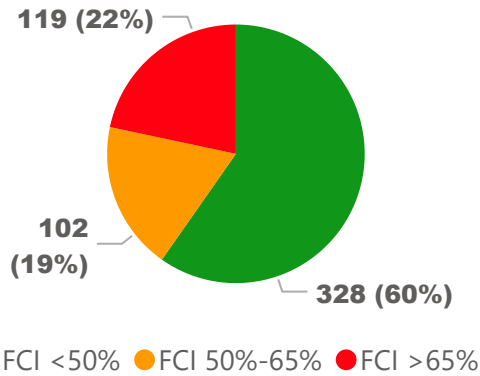

Site Size

● Site Size (Ac) ● Avg Site Size By Panel

Facility Size

● Facility Size (Sf) ● Avg Facility Size By Panel

Current FCI

System FCI

Operating Cost Per Square Foot

● Operating Cost/Sf ● Average Operating Cost (AOC)/Sf

66%

2020 Utilization Rate

51%

2025 Utilization Rate

[Go To Google Map](#)

Bing