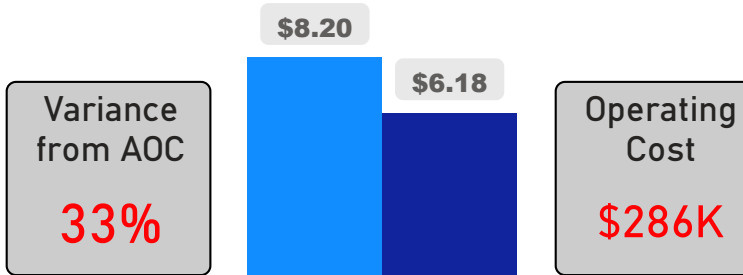

Site Size

● Site Size (Ac) ● Avg Site Size By Panel

Facility Size

● Facility Size (Sf) ● Avg Facility Size By Panel

Current FCI

System FCI

Operating Cost Per Square Foot

● Operating Cost/Sf ● Average Operating Cost (AOC)/Sf

Backlog Per Square Foot

● Backlog/Sf ● Average Backlog (AB)/Sf

450

Capacity

327

Enrollment

73%

2020 Utilization Rate