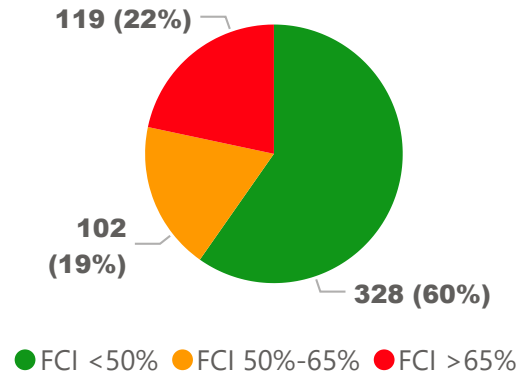

Site Size

● Site Size (Ac) ● Avg Site Size By Panel

Facility Size

● Facility Size (Sf) ● Avg Facility Size By Panel

Current FCI

System FCI

Operating Cost Per Square Foot

● Operating Cost/Sf ● Average Operating Cost (AOC)/Sf

Backlog Per Square Foot

● Backlog/Sf ● Average Backlog (AB)/Sf

450

Capacity

327

Enrollment

73%

2020 Utilization Rate