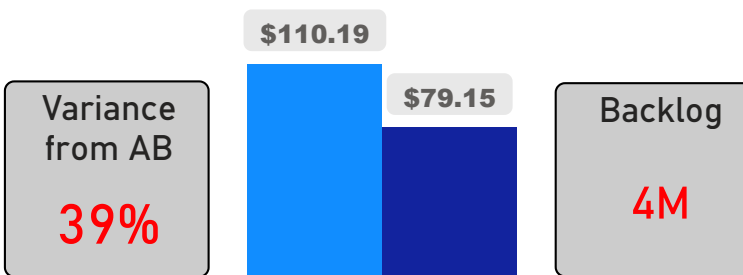

Site Size

● Site Size (Ac) ● Avg Site Size By Panel

Facility Size

● Facility Size (Sf) ● Avg Facility Size By Panel

Current FCI

System FCI

Operating Cost Per Square Foot

● Operating Cost/Sf ● Average Operating Cost (AOC)/Sf

Backlog Per Square Foot

● Backlog/Sf ● Average Backlog (AB)/Sf

450

Capacity

327

Enrollment

73%

2020 Utilization Rate