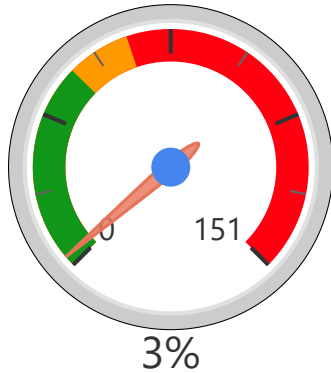

Site Size

● Site Size (Ac) ● Avg Site Size By Panel

Facility Size

● Facility Size (Sf) ● Avg Facility Size By Panel

Current FCI

System FCI

Operating Cost Per Square Foot

● Operating Cost/Sf ● Average Operating Cost (AOC)/Sf