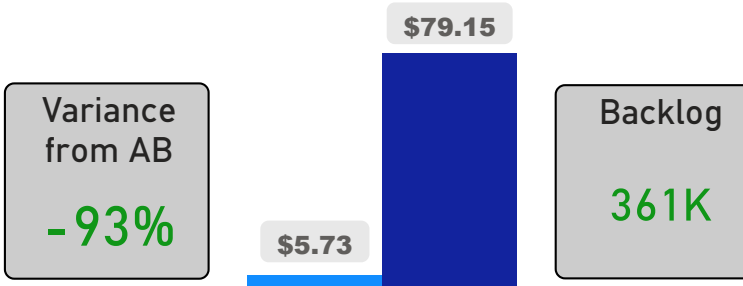

Site Size

● Site Size (Ac) ● Avg Site Size By Panel

Facility Size

● Facility Size (Sf) ● Avg Facility Size By Panel

Current FCI

System FCI

Operating Cost Per Square Foot

● Operating Cost/Sf ● Average Operating Cost (AOC)/Sf

Backlog Per Square Foot

● Backlog/Sf ● Average Backlog (AB)/Sf

743

Capacity

701

Enrollment

94%

2020 Utilization Rate