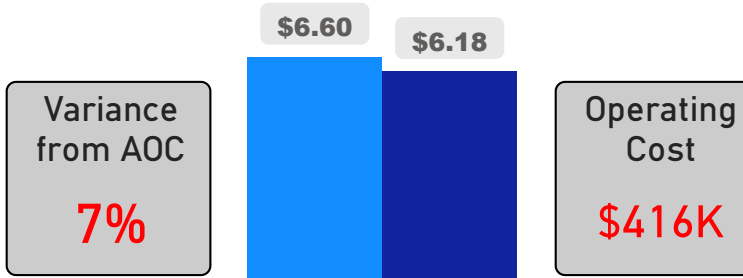

Site Size

● Site Size (Ac) ● Avg Site Size By Panel

Facility Size

● Facility Size (Sf) ● Avg Facility Size By Panel

Current FCI

System FCI

Operating Cost Per Square Foot

● Operating Cost/Sf ● Average Operating Cost (AOC)/Sf

Backlog Per Square Foot

● Backlog/Sf ● Average Backlog (AB)/Sf

743

Capacity

701

Enrollment

94%

2020 Utilization Rate