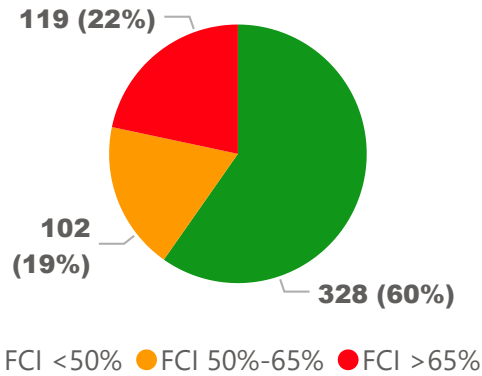

Site Size

● Site Size (Ac) ● Avg Site Size By Panel

Facility Size

● Facility Size (Sf) ● Avg Facility Size By Panel

Current FCI

System FCI

Operating Cost Per Square Foot

● Operating Cost/Sf ● Average Operating Cost (AOC)/Sf

Backlog Per Square Foot

● Backlog/Sf ● Average Backlog (AB)/Sf

743

Capacity

701

Enrollment

94%

2020 Utilization Rate