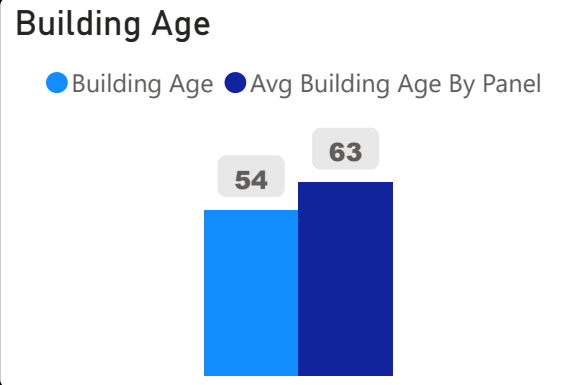

Chartland Junior Public School

Chartland Junior Public School

JK-6 Elementary Ward 21 Yalini Rajakulasingam

225
Capacity

183
Enrollment

81%
2020 Utilization Rate

182
2025 Proj Enrollment

81%
2025 Utilization Rate