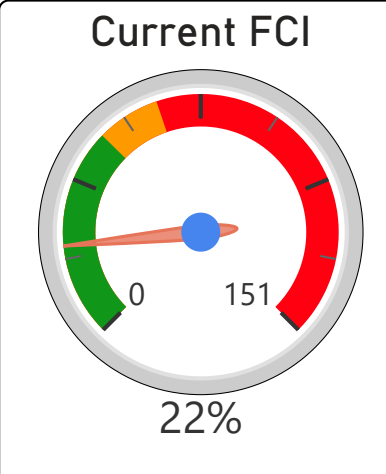

Chartland Junior Public School

Chartland Junior Public School

JK-6 Elementary Ward 21 Yalini Rajakulasingam

225
Capacity

183
Enrollment

81%
2020 Utilization Rate

182
2025 Proj Enrollment

81%
2025 Utilization Rate

[Go To Google Map](#)