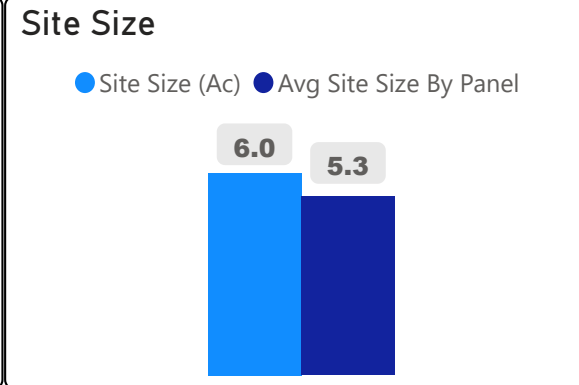

Chartland Junior Public School

Chartland Junior Public School

JK-6 Elementary Ward 21 Yalini Rajakulasingam

225
Capacity

183
Enrollment

81%
2020 Utilization Rate

182
2025 Proj Enrollment

81%
2025 Utilization Rate