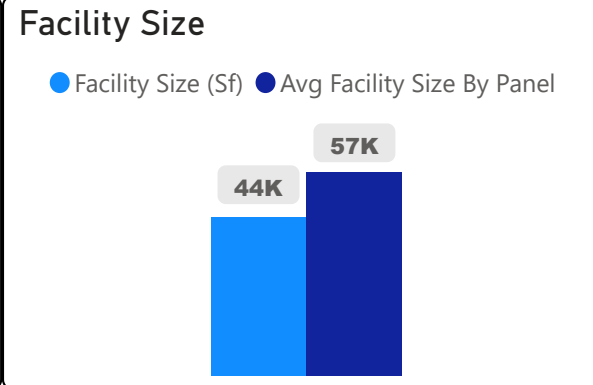

Chartland Junior Public School

Chartland Junior Public School

JK-6 Elementary Ward 21 Yalini Rajakulasingam

225
Capacity

183
Enrollment

81%
2020 Utilization Rate

182
2025 Proj Enrollment

81%
2025 Utilization Rate