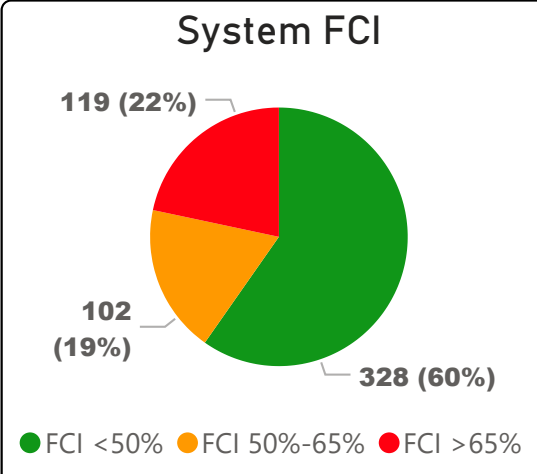

Chartland Junior Public School

Chartland Junior Public School

JK-6 Elementary Ward 21 Yalini Rajakulasingam

225
Capacity

183
Enrollment

81%
2020 Utilization Rate

182
2025 Proj Enrollment

81%
2025 Utilization Rate