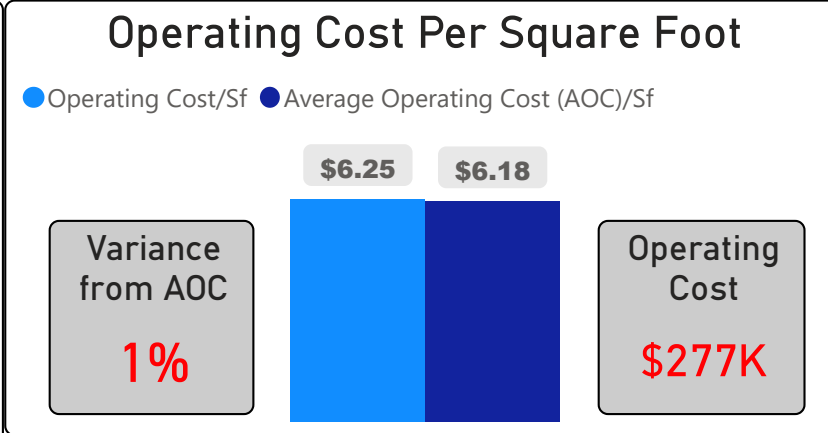

Chartland Junior Public School

Chartland Junior Public School

JK-6 Elementary Ward 21 Yalini Rajakulasingam

225
Capacity

183
Enrollment

81%
2020 Utilization Rate

182
2025 Proj Enrollment

81%
2025 Utilization Rate