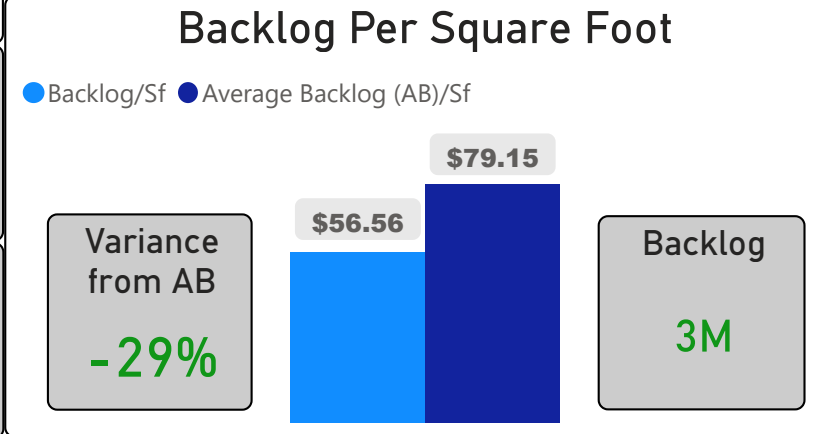

Chartland Junior Public School

Chartland Junior Public School

JK-6 Elementary Ward 21 Yalini Rajakulasingam

225
Capacity

183
Enrollment

81%
2020 Utilization Rate

182
2025 Proj Enrollment

81%
2025 Utilization Rate