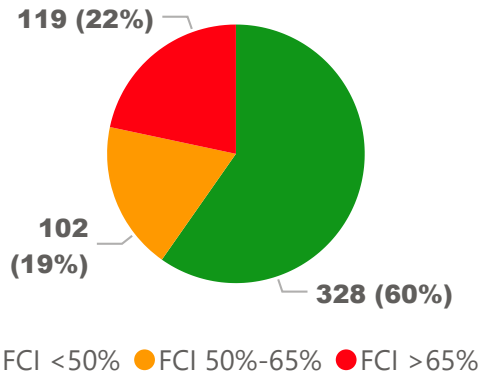

Site Size

● Site Size (Ac) ● Avg Site Size By Panel

Facility Size

● Facility Size (Sf) ● Avg Facility Size By Panel

Current FCI

System FCI

Operating Cost Per Square Foot

● Operating Cost/Sf ● Average Operating Cost (AOC)/Sf

Backlog Per Square Foot

● Backlog/Sf ● Average Backlog (AB)/Sf

366

Capacity

273

Enrollment

75%

2020 Utilization Rate