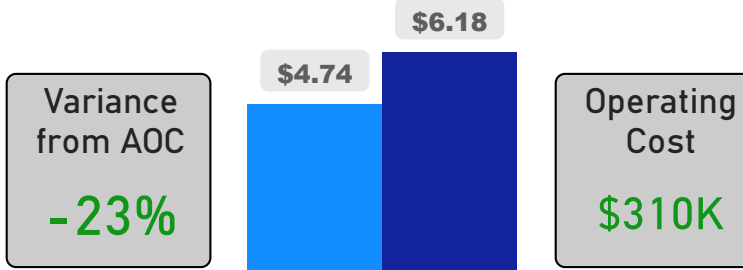

Site Size

● Site Size (Ac) ● Avg Site Size By Panel

Facility Size

● Facility Size (Sf) ● Avg Facility Size By Panel

Current FCI

System FCI

Operating Cost Per Square Foot

● Operating Cost/Sf ● Average Operating Cost (AOC)/Sf

Backlog Per Square Foot

● Backlog/Sf ● Average Backlog (AB)/Sf

366

Capacity

273

Enrollment

75%

2020 Utilization Rate