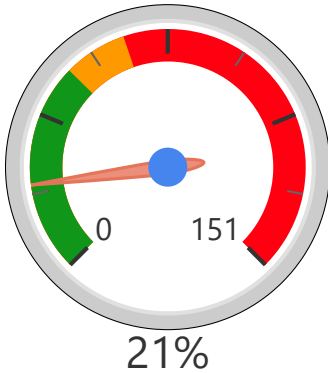

Site Size

● Site Size (Ac) ● Avg Site Size By Panel

Facility Size

● Facility Size (Sf) ● Avg Facility Size By Panel

Current FCI

System FCI

Operating Cost Per Square Foot

● Operating Cost/Sf ● Average Operating Cost (AOC)/Sf