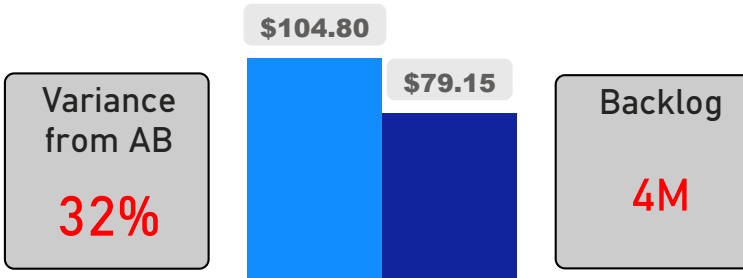

Site Size

● Site Size (Ac) ● Avg Site Size By Panel

Facility Size

● Facility Size (Sf) ● Avg Facility Size By Panel

Current FCI

System FCI

Operating Cost Per Square Foot

● Operating Cost/Sf ● Average Operating Cost (AOC)/Sf

Backlog Per Square Foot

● Backlog/Sf ● Average Backlog (AB)/Sf

254

Capacity

326

Enrollment

128%

2020 Utilization Rate