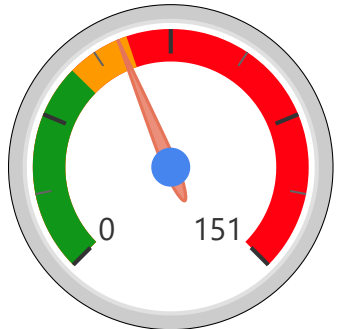

Site Size

● Site Size (Ac) ● Avg Site Size By Panel

Facility Size

● Facility Size (Sf) ● Avg Facility Size By Panel

Current FCI

System FCI

Operating Cost Per Square Foot

● Operating Cost/Sf ● Average Operating Cost (AOC)/Sf