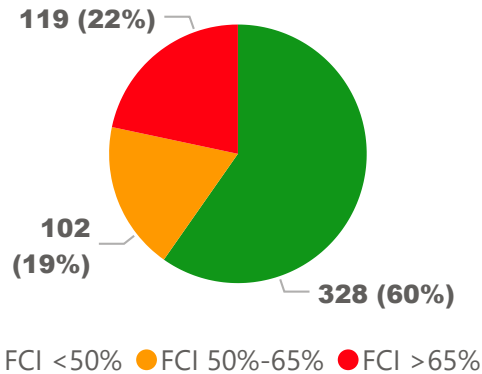

Site Size

● Site Size (Ac) ● Avg Site Size By Panel

Facility Size

● Facility Size (Sf) ● Avg Facility Size By Panel

Current FCI

System FCI

Operating Cost Per Square Foot

● Operating Cost/Sf ● Average Operating Cost (AOC)/Sf

Backlog Per Square Foot

● Backlog/Sf ● Average Backlog (AB)/Sf

254

Capacity

326

Enrollment

128%

2020 Utilization Rate